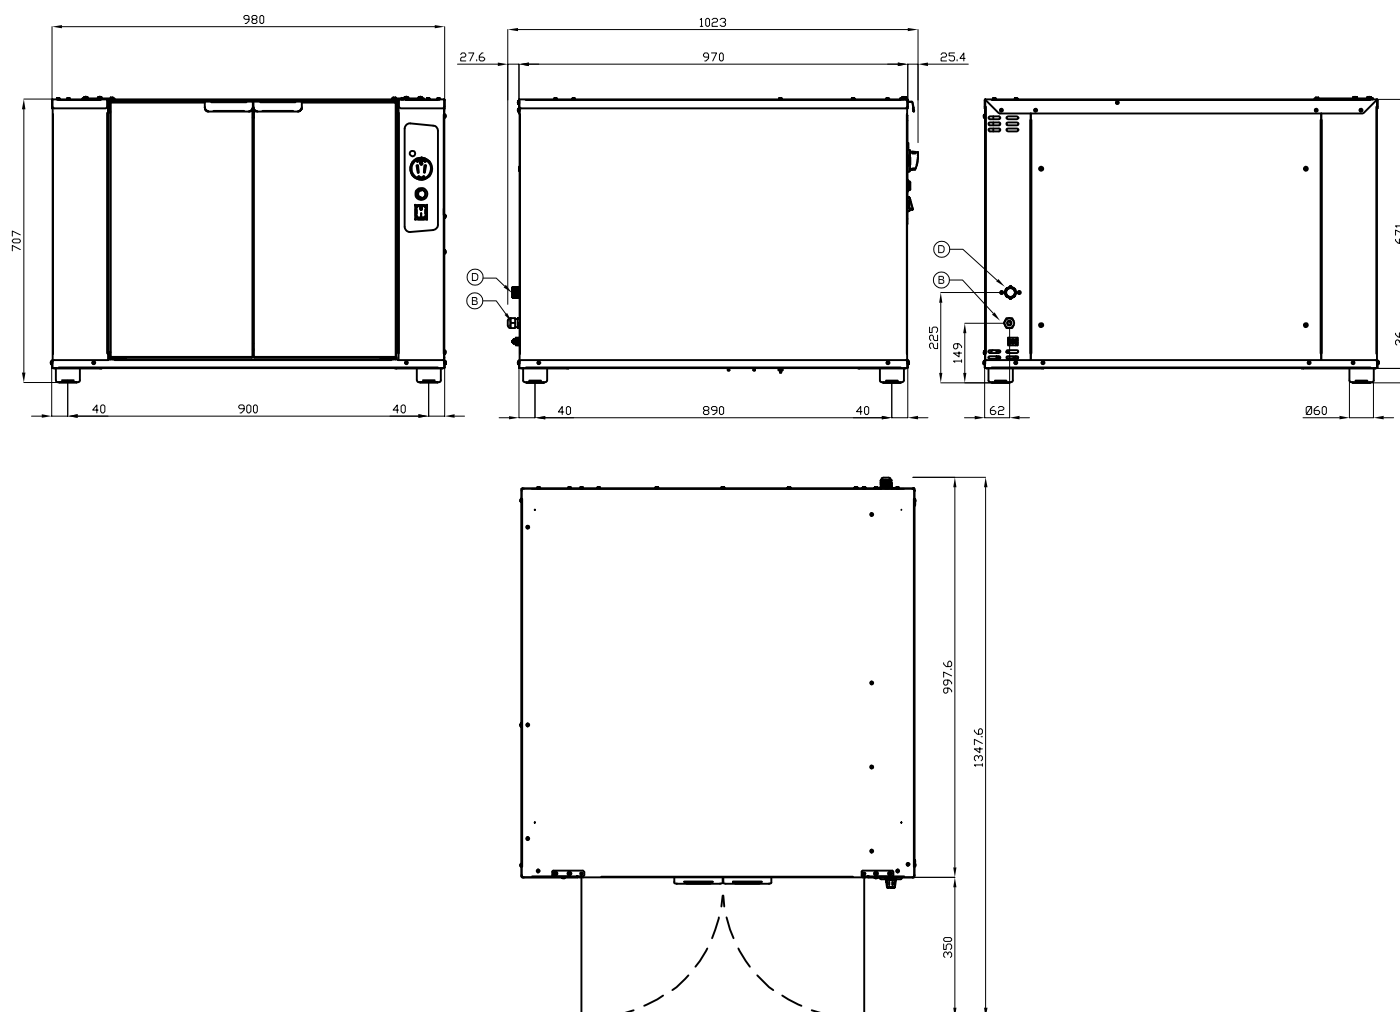

CLBL210-UAE

BIG LOTUS OVENS

OVENS ACCESSORIES "BIG"

Static prover 60°C with humidifier button, 6 levels pitch 75mm, for oven BL206/210

ITALIAN CULINARY ART

The pictures are purely representative. The manufacturer reserves the right to modify the technical data and models without previous notice.

CLBL210-UAE

BIG LOTUS OVENS

OVENS ACCESSORIES "BIG"

A	Data plate		B	Electrical connection	
D	Cold water connection	ISO 7-1 3/4" M			

MODEL: CLBL210-UAE
 DIMENSIONS: cm. 98x 102x 71h
 ELECTRIC POWER: 2,6 kW
 VOLTAGE: 230V~
 FREQUENCY: 50/60 Hz

kg: 63
 m³: 0.928
 mm: 1020x1070x850

BUY LOTUS BUY ITALY

The pictures are purely representative. The manufacturer reserves the right to modify the technical data and models without previous notice.

LOTUS S.P.A. Via Calmaor, 46
 31020 San Vendemiano(TV) - Italy
 Tel. + 39 0438 778020 / 778468
 Fax + 39 0438 778277
 www.lotuscookers.it - lotus@lotuscookers.it