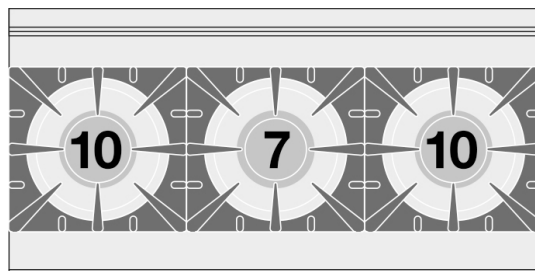

# CF3-612GEMV

60 MAGICLOTUS

GAS COOKERS WITH ELECTRIC OVEN

Combined range static oven - N. 3 burners

Static oven cm. 67x38x34h, temp:

50÷250°C, with 1 grid cm.65x36 - Neutral cabinet with door

**Construction** - Fabricated using CrNi 18/10 AISI 304 grade Stainless Steel Scotch-Brite Satin polish Finish, incorporating 1mm thick worktop, rounded edges, chromed details and rear splash back. Knobs with waterproof grades IPX5. **Model** - Professional Gas Cooker with static or multifunction electric oven, with or without side compartment. **Burners** with electric ignition (CF2/ CF3 with pilot light ignition) and thermocouple safety valves. **Modulating flame burners**, grills in cast iron, removable liquid collectors. **Electric oven** with 50 - 300degC control. **Maintenance** - All serviceable parts are accessible by the easy removal of front control panel and liquid collectors. **Fittings** - Appliance is supplied with both LPG and Natural Gas conversion jets and adjustable feet.

# CF3-612GEMV

60 MAGICLOTUS

GAS COOKERS WITH ELECTRIC OVEN

View 3D

A	Data plate		B	Electrical connection	
C	Gas connection	ISO 7-1 1/2" M			

**MODEL:** CF3-612GEMV  
**DIMENSIONS:** cm. 120x 60x 90h  
**GAS POWER:** 27 kW / 23.220 kcal/h  
**GAS TYPE:** Natural Gas / LPG  
**ELECTRIC POWER:** 3,05 kW  
**VOLTAGE:** 230V~  
**FREQUENCY:** 50/60 Hz

**kg:** 102  
**m<sup>3</sup>:** 0.915  
**mm:** 1230x670x1110

BUY LOTUS BUY ITALY

The pictures are purely representative. The manufacturer reserves the right to modify the technical data and models without previous notice.