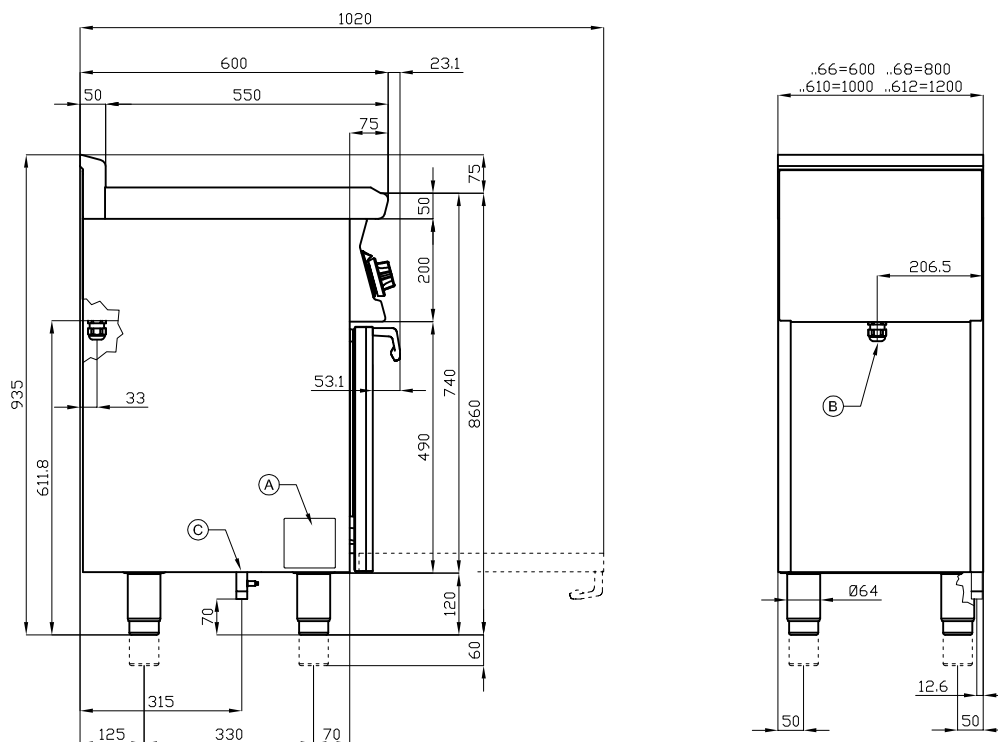

# CF3-612GEMV

60 MAGICLOTUS

GAS COOKERS WITH ELECTRIC OVEN

View 3D

A	Data plate		B	Electrical connection	
C	Gas connection	ISO 7-1 1/2" M			

**MODEL:** CF3-612GEMV  
**DIMENSIONS:** cm. 120x 60x 90h  
**GAS POWER:** 27 kW / 23.220 kcal/h  
**GAS TYPE:** Natural Gas / LPG  
**ELECTRIC POWER:** 3,05 kW  
**VOLTAGE:** 230V~  
**FREQUENCY:** 50/60 Hz

**kg:** 102  
**m<sup>3</sup>:** 0.915  
**mm:** 1230x670x1110

BUY LOTUS BUY ITALY

The pictures are purely representative. The manufacturer reserves the right to modify the technical data and models without previous notice.