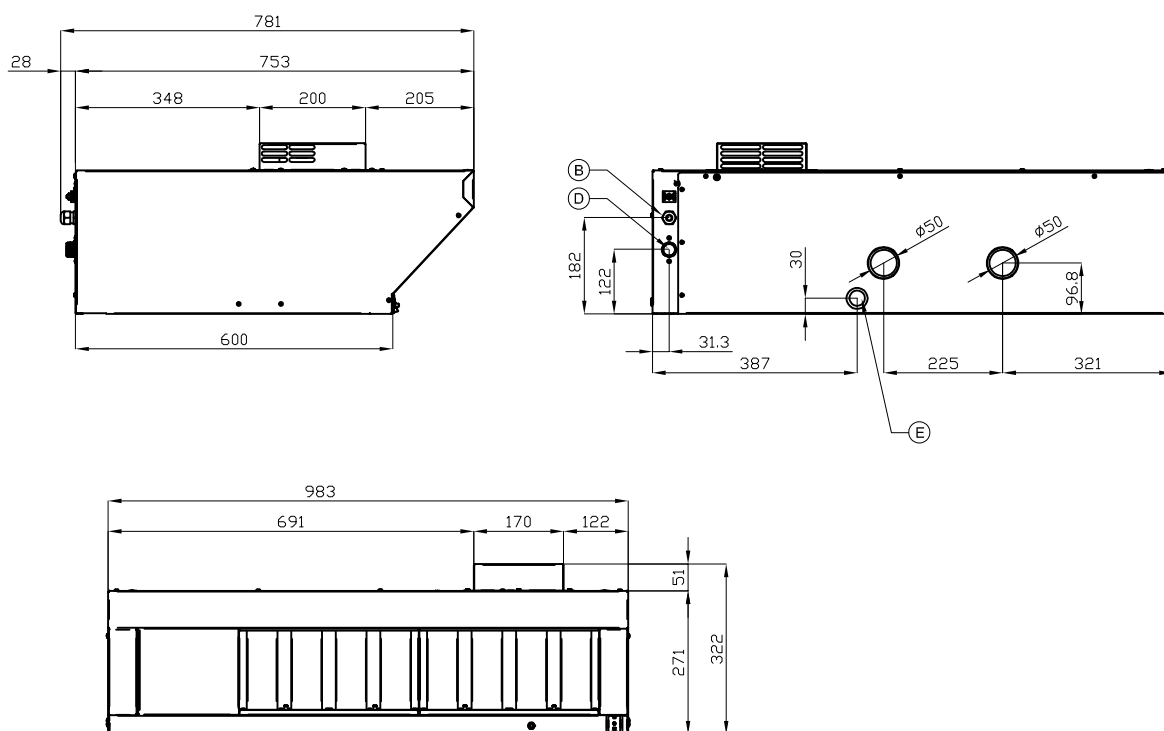

CAW-BL206

BIG LOTUS OVENS

OVENS ACCESSORIES "BIG"

Suction hood, 2 speeds, for oven BL206/10 electric. (Water condensing possible with water connection)

ITALIAN CULINARY ART

The pictures are purely representative. The manufacturer reserves the right to modify the technical data and models without previous notice.

CAW-BL206

BIG LOTUS OVENS

OVENS ACCESSORIES "BIG"

A	Data plate		B	Electrical connection	
D	Cold water connection	ISO 7-1 3/4" M	E	Water drainage	Ø30mm

MODEL: CAW-BL206
DIMENSIONS: cm. 98x 78x 33h
ELECTRIC POWER: 0,3 kW
VOLTAGE: 230V~
FREQUENCY: 50/60 Hz

kg: 39
m³: 0.509
mm: 1060x960x500

BUY LOTUS BUY ITALY

The pictures are purely representative. The manufacturer reserves the right to modify the technical data and models without previous notice.

LOTUS S.P.A. Via Calmaor, 46
31020 San Vendemiano(TV) - Italy
Tel. + 39 0438 778020 / 778468
Fax + 39 0438 778277
www.lotuscookers.it - lotus@lotuscookers.it