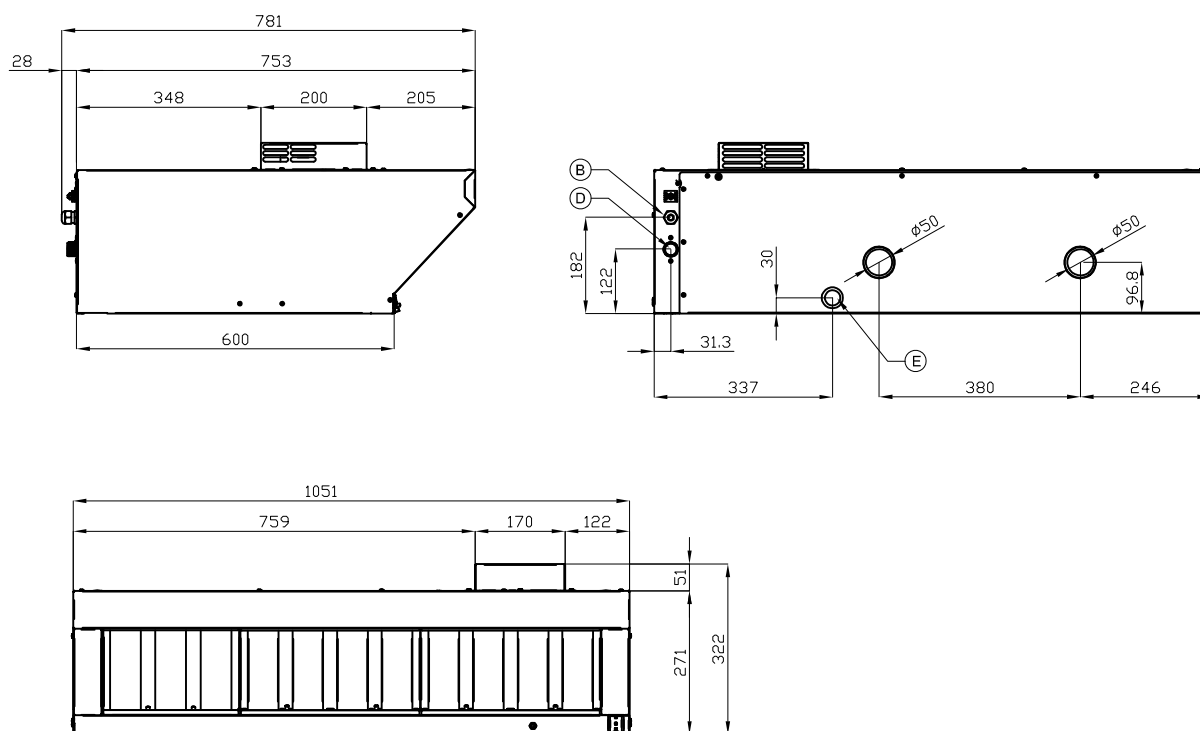

CAW-BL120

BIG LOTUS OVENS

OVENS ACCESSORIES "BIG"

Suction hood, 2 speeds, for oven BL120/220 electric. (Water condensing possible with water connection)

ITALIAN CULINARY ART

The pictures are purely representative. The manufacturer reserves the right to modify the technical data and models without previous notice.

CAW-BL120

BIG LOTUS OVENS

OVENS ACCESSORIES "BIG"

A	Data plate		B	Electrical connection	
D	Cold water connection	ISO 7-1 3/4" M	E	Water drainage	Ø30mm

MODEL: CAW-BL120
DIMENSIONS: cm. 105x 78x 33h
ELECTRIC POWER: 0,3 kW
VOLTAGE: 230V~
FREQUENCY: 50/60 Hz

kg: 39
m³: 0.509
mm: 1060x960x500

BUY LOTUS BUY ITALY

The pictures are purely representative. The manufacturer reserves the right to modify the technical data and models without previous notice.

LOTUS S.P.A. Via Calmaor, 46
31020 San Vendemiano(TV) - Italy
Tel. + 39 0438 778020 / 778468
Fax + 39 0438 778277
www.lotuscookers.it - lotus@lotuscookers.it