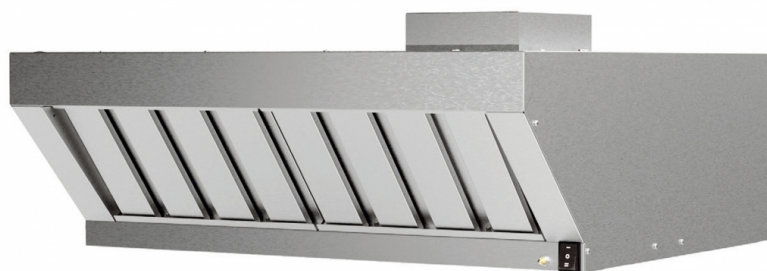

CAW-BL120

BIG LOTUS OVENS

OVENS ACCESSORIES "BIG"

Suction hood, 2 speeds, for oven BL120/220 electric. (Water condensing possible with water connection)

ITALIAN CULINARY ART

The pictures are purely representative. The manufacturer reserves the right to modify the technical data and models without previous notice.

CAW-BL120

BIG LOTUS OVENS

OVENS ACCESSORIES "BIG"

A	Data plate		B	Electrical connection	
D	Cold water connection	ISO 7-1 3/4" M	E	Water drainage	Ø30mm

MODEL: CAW-BL120
DIMENSIONS: cm. 105x 78x 33h
ELECTRIC POWER: 0,3 kW
VOLTAGE: 230V~
FREQUENCY: 50/60 Hz