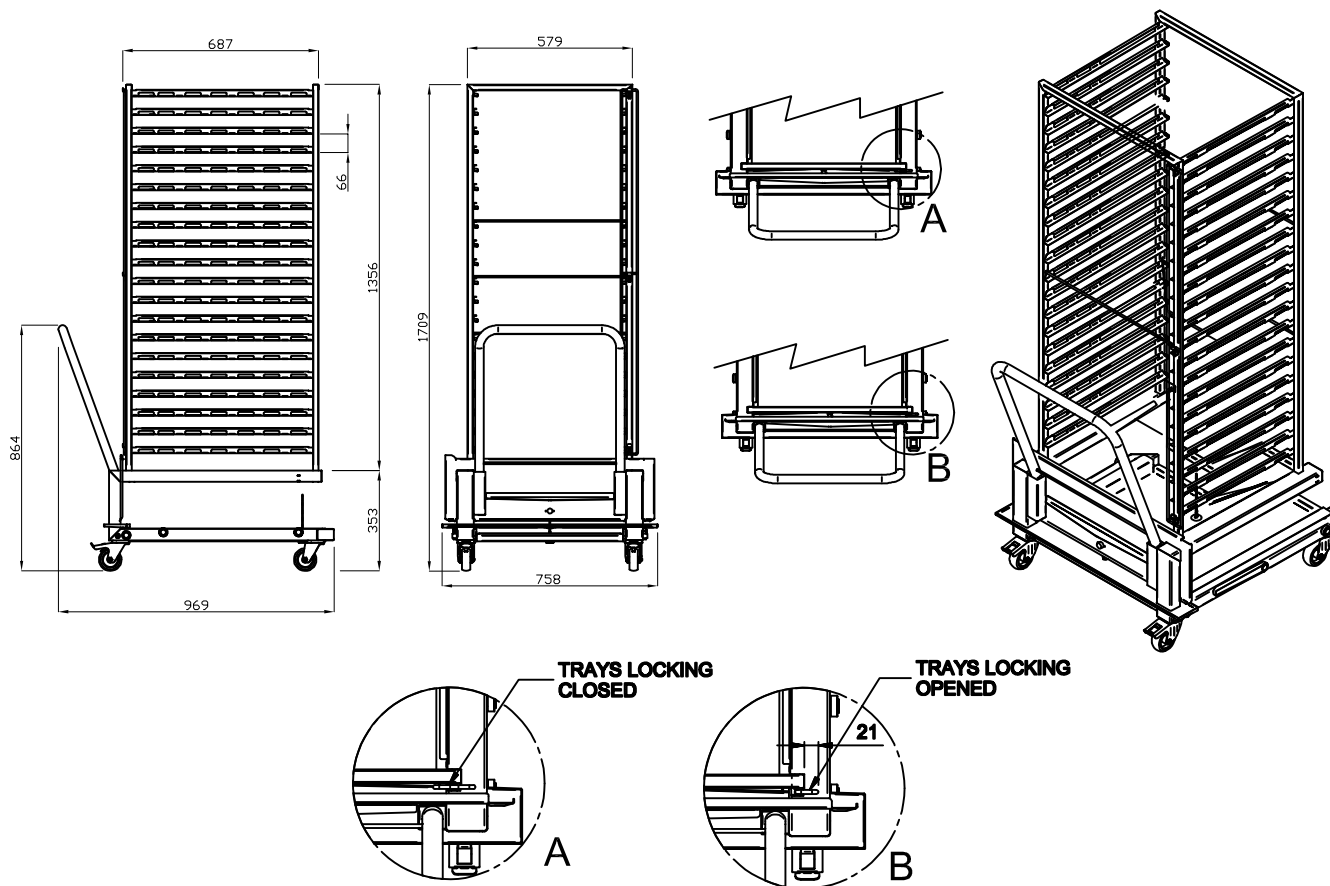

CAR20T-BL220

BIG LOTUS OVENS

OVENS ACCESSORIES "BIG"

Mobile oven rack for oven BL220 capacity
20xGN2/1, 40xGN1/1

ITALIAN CULINARY ART

The pictures are purely representative. The manufacturer reserves the right to modify the technical data and models without previous notice.

CAR20T-BL220

BIG LOTUS OVENS

OVENS ACCESSORIES "BIG"

A	Data plate				
---	------------	--	--	--	--

MODEL:

CAR20T-BL220

DIMENSIONS:

cm. 76x 81x 171h

kg: 90
 m³: 1.454
 mm: 850x900x1900

BUY LOTUS BUY **ITALY**

The pictures are purely representative. The manufacturer reserves the right to modify the technical data and models without previous notice.

LOTUS S.P.A. Via Calmaor, 46
 31020 San Vendemiano(TV) - Italy
 Tel. + 39 0438 778020 / 778468
 Fax + 39 0438 778277
 www.lotuscookers.it - lotus@lotuscookers.it