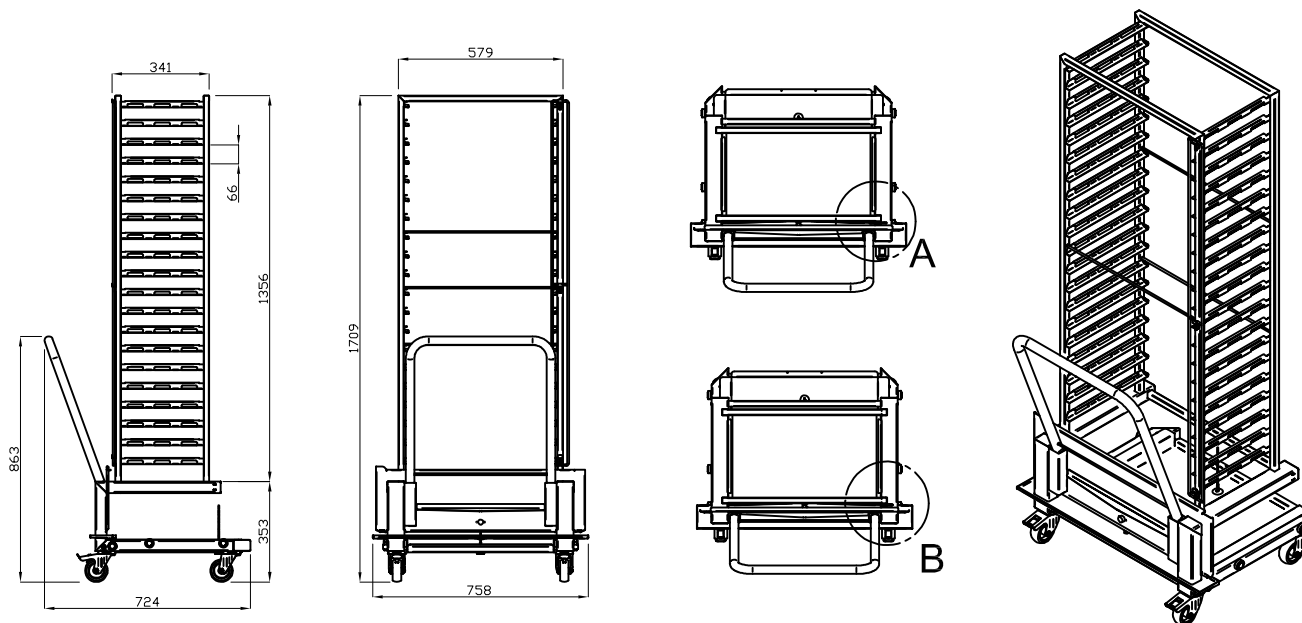

CAR20T-BL120

BIG LOTUS OVENS

OVENS ACCESSORIES "BIG"

Mobile oven rack for oven BL120 capacity
20xGN1/1

ITALIAN CULINARY ART

The pictures are purely representative. The manufacturer reserves the right to modify the technical data and models without previous notice.

CAR20T-BL120

BIG LOTUS OVENS

OVENS ACCESSORIES "BIG"

A	Data plate				
---	------------	--	--	--	--

MODEL:

CAR20T-BL120

DIMENSIONS:

cm. 76x 57x 171h

kg: 60
 m³: 1.05
 mm: 850x650x1900

BUY LOTUS BUY **ITALY**

The pictures are purely representative. The manufacturer reserves the right to modify the technical data and models without previous notice.

LOTUS S.P.A. Via Calmaor, 46
 31020 San Vendemiano(TV) - Italy
 Tel. + 39 0438 778020 / 778468
 Fax + 39 0438 778277
 www.lotuscookers.it - lotus@lotuscookers.it