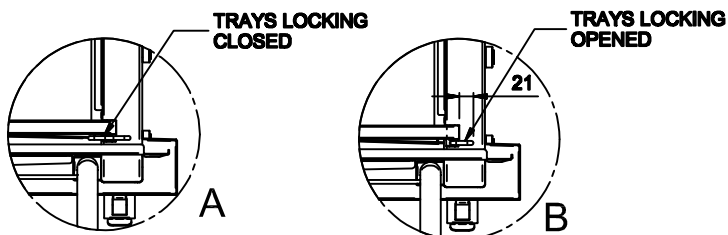

CAR20T-BL120

BIG LOTUS OVENS

OVENS ACCESSORIES "BIG"

A	Data plate				
---	------------	--	--	--	--

MODEL:

CAR20T-BL120

DIMENSIONS:

cm. 76x 57x 171h