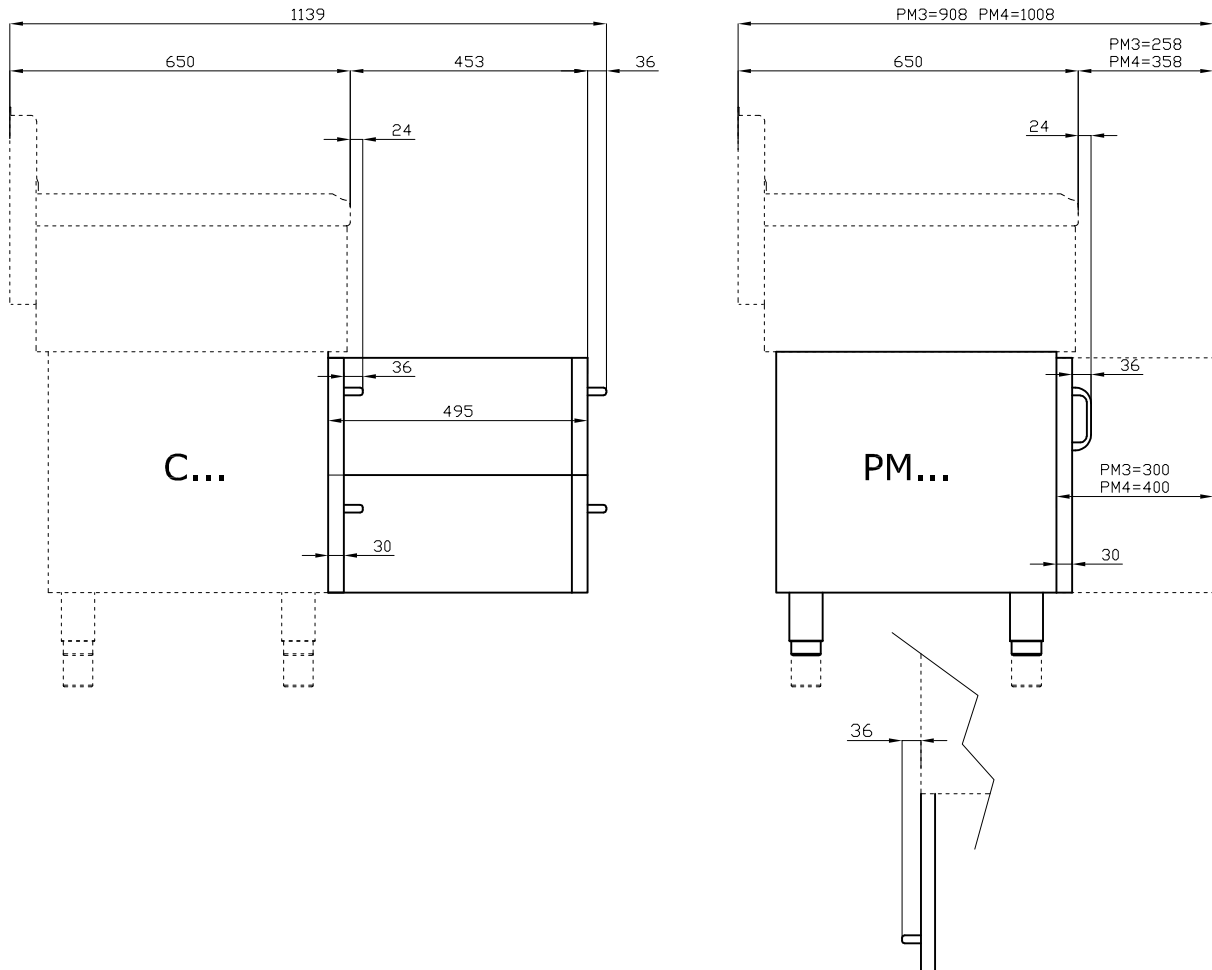

C-8

65 MAGICPROF ACCESSORIES

Drawer set 800 - N. 2 drawers with 4 GN 1/1
15h plastic containers, telescopic guides

ITALIAN CULINARY ART

The pictures are purely representative. The manufacturer reserves the right to modify the technical data and models without previous notice.

C-8

65 MAGICPROF ACCESSORIES

A	Data plate				
---	------------	--	--	--	--

MODEL: C-8
 DIMENSIONS: cm. 79,5x 56x 45h

kg: 26
 m³: 0.314
 mm: 830x600x630

BUY LOTUS BUY ITALY

The pictures are purely representative. The manufacturer reserves the right to modify the technical data and models without previous notice.