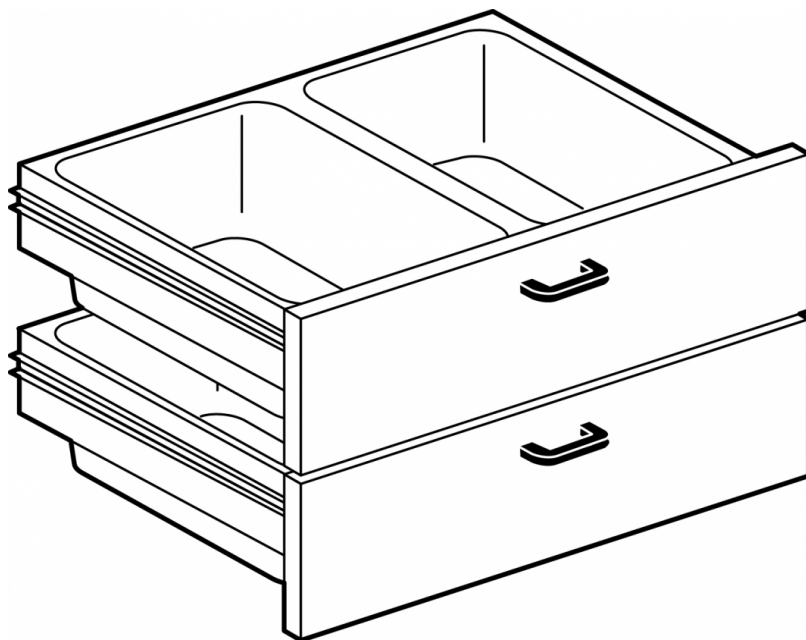

C-8

65 MAGICPROF ACCESSORIES

Drawer set 800 - N. 2 drawers with 4 GN 1/1
15h plastic containers, telescopic guides

ITALIAN CULINARY ART

The pictures are purely representative. The manufacturer reserves the right to modify the technical data and models without previous notice.

C-8

65 MAGICPROF ACCESSORIES

A	Data plate				
---	------------	--	--	--	--

MODEL: C-8
 DIMENSIONS: cm. 79,5x 56x 45h

kg: 26
 m³: 0.314
 mm: 830x600x630

BUY LOTUS BUY ITALY

The pictures are purely representative. The manufacturer reserves the right to modify the technical data and models without previous notice.