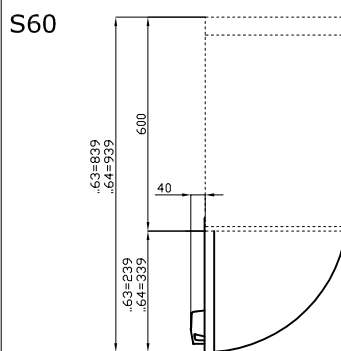

C-78/98

90 IPERLOTUS TOP ACCESSORIES - TOP

Drawer set 800 - N. 2 drawers with 4 GN 1/1
15h plastic containers, telescopic guides.

ITALIAN CULINARY ART

The pictures are purely representative. The manufacturer reserves the right to modify the technical data and models without previous notice.

C-78/98

90 IPERLOTUS TOP ACCESSORIES - TOP

PM-...
P-...

C-...

A	Data plate				
---	------------	--	--	--	--

MODEL: C-78/98
DIMENSIONS: cm. 79,5x 59x 47,5h

kg: 26
m³: 0.372
mm: 830x690x650

BUY LOTUS BUY ITALY