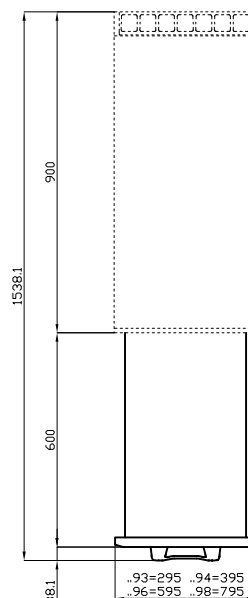

C-78/98

90 IPERLOTUS TOP ACCESSORIES - TOP

Drawer set 800 - N. 2 drawers with 4 GN 1/1
15h plastic containers, telescopic guides.

ITALIAN CULINARY ART

The pictures are purely representative. The manufacturer reserves the right to modify the technical data and models without previous notice.

C-78/98

90 IPERLOTUS TOP ACCESSORIES - TOP

PM-...
P-...

C-...

A	Data plate				
---	------------	--	--	--	--

MODEL: C-78/98
DIMENSIONS: cm. 79,5x 59x 47,5h

kg: 26
m³: 0.372
mm: 830x690x650

BUY LOTUS BUY ITALY