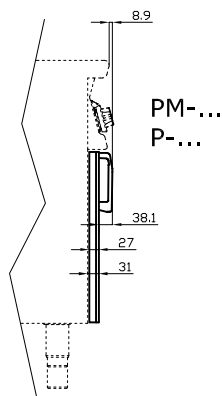

C-78/98

90 IPERLOTUS TOP ACCESSORIES - TOP

Drawer set 800 - N. 2 drawers with 4 GN 1/1
15h plastic containers, telescopic guides.

ITALIAN CULINARY ART

The pictures are purely representative. The manufacturer reserves the right to modify the technical data and models without previous notice.

C-78/98

90 IPERLOTUS TOP ACCESSORIES - TOP

PM-...
P-...

C-...

A	Data plate				
---	------------	--	--	--	--

MODEL: C-78/98
DIMENSIONS: cm. 79,5x 59x 47,5h

kg: 26
m³: 0.372
mm: 830x690x650

BUY LOTUS BUY ITALY