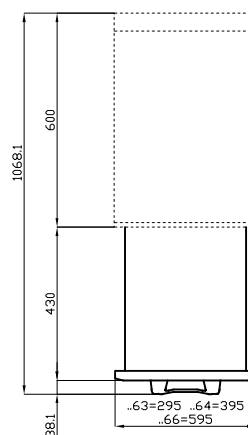

C-78/98

90 IPERLOTUS TOP ACCESSORIES - TOP

Drawer set 800 - N. 2 drawers with 4 GN 1/1
15h plastic containers, telescopic guides.

ITALIAN CULINARY ART

The pictures are purely representative. The manufacturer reserves the right to modify the technical data and models without previous notice.

C-78/98

90 IPERLOTUS TOP ACCESSORIES - TOP

PM-...
P-...

C-...

A	Data plate				
---	------------	--	--	--	--

MODEL: C-78/98
DIMENSIONS: cm. 79,5x 59x 47,5h

kg: 26
m³: 0.372
mm: 830x690x650

BUY LOTUS BUY ITALY