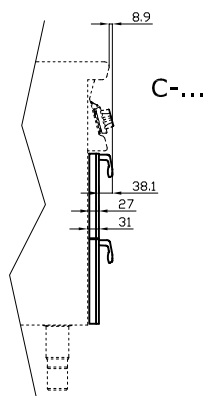

C-78/98

90 IPERLOTUS TOP ACCESSORIES - TOP

Drawer set 800 - N. 2 drawers with 4 GN 1/1
15h plastic containers, telescopic guides.

ITALIAN CULINARY ART

The pictures are purely representative. The manufacturer reserves the right to modify the technical data and models without previous notice.

C-78/98

90 IPERLOTUS TOP ACCESSORIES - TOP

PM-...
P-...

C-...

A	Data plate				
---	------------	--	--	--	--

MODEL: C-78/98
DIMENSIONS: cm. 79,5x 59x 47,5h

kg: 26
m³: 0.372
mm: 830x690x650

BUY LOTUS BUY ITALY