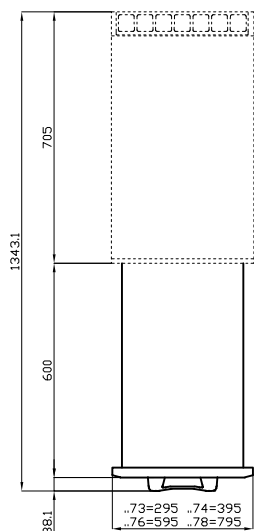

C-78/98

90 IPERLOTUS TOP ACCESSORIES - TOP

Drawer set 800 - N. 2 drawers with 4 GN 1/1
15h plastic containers, telescopic guides.

ITALIAN CULINARY ART

The pictures are purely representative. The manufacturer reserves the right to modify the technical data and models without previous notice.

C-78/98

90 IPERLOTUS TOP ACCESSORIES - TOP

PM-...
P-...

C-...

A	Data plate				
---	------------	--	--	--	--

MODEL: C-78/98
DIMENSIONS: cm. 79,5x 59x 47,5h

kg: 26
m³: 0.372
mm: 830x690x650

BUY LOTUS BUY ITALY