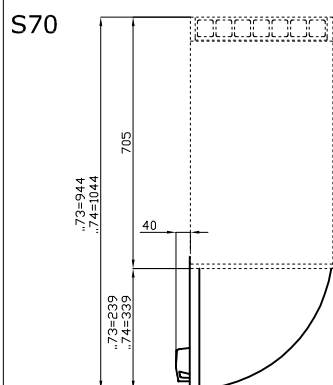

C-78/98

90 IPERLOTUS TOP ACCESSORIES - TOP

Drawer set 800 - N. 2 drawers with 4 GN 1/1
15h plastic containers, telescopic guides.

ITALIAN CULINARY ART

The pictures are purely representative. The manufacturer reserves the right to modify the technical data and models without previous notice.

C-78/98

90 IPERLOTUS TOP ACCESSORIES - TOP

PM-...
P-...

C-...

A	Data plate				
---	------------	--	--	--	--

MODEL: C-78/98
DIMENSIONS: cm. 79,5x 59x 47,5h

kg: 26
m³: 0.372
mm: 830x690x650

BUY LOTUS BUY ITALY