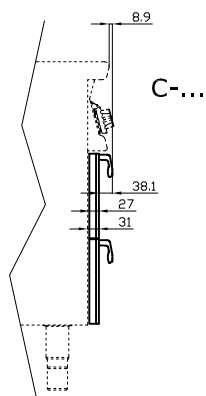

C-78/98

70 SUPERLOTUS TOP ACCESSORIES - TOP

Drawer set 800 - N. 2 drawers with 4 GN 1/1
15h plastic containers, telescopic guides.

ITALIAN CULINARY ART

The pictures are purely representative. The manufacturer reserves the right to modify the technical data and models without previous notice.

C-78/98

70 SUPERLOTUS TOP
ACCESSORIES - TOP

PM-...
P-...

C-...

A	Data plate				
---	------------	--	--	--	--

MODEL: C-78/98
DIMENSIONS: cm. 79,5x 59x 47,5h

kg: 26
m³: 0.372
mm: 830x690x650

BUY LOTUS BUY ITALY