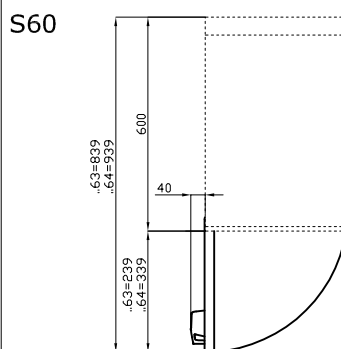

C-78/98

70 SUPERLOTUS TOP ACCESSORIES - TOP

Drawer set 800 - N. 2 drawers with 4 GN 1/1
15h plastic containers, telescopic guides.

ITALIAN CULINARY ART

The pictures are purely representative. The manufacturer reserves the right to modify the technical data and models without previous notice.

C-78/98

70 SUPERLOTUS TOP
ACCESSORIES - TOP

PM-...
P-...

C-...

A	Data plate				
---	------------	--	--	--	--

MODEL: C-78/98
DIMENSIONS: cm. 79,5x 59x 47,5h

kg: 26
m³: 0.372
mm: 830x690x650

BUY LOTUS BUY ITALY