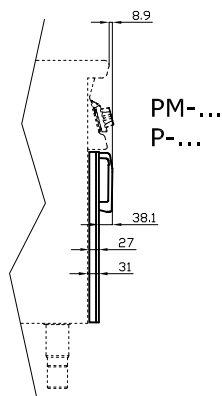

C-78/98

70 SUPERLOTUS TOP ACCESSORIES - TOP

Drawer set 800 - N. 2 drawers with 4 GN 1/1
15h plastic containers, telescopic guides.

ITALIAN CULINARY ART

The pictures are purely representative. The manufacturer reserves the right to modify the technical data and models without previous notice.

C-78/98

70 SUPERLOTUS TOP
ACCESSORIES - TOP

PM-...
P-...

C-...

A	Data plate				
---	------------	--	--	--	--

MODEL: C-78/98
DIMENSIONS: cm. 79,5x 59x 47,5h

kg: 26
m³: 0.372
mm: 830x690x650

BUY LOTUS BUY ITALY