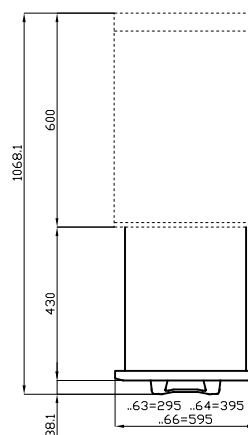

C-78/98

70 SUPERLOTUS TOP ACCESSORIES - TOP

Drawer set 800 - N. 2 drawers with 4 GN 1/1
15h plastic containers, telescopic guides.

ITALIAN CULINARY ART

The pictures are purely representative. The manufacturer reserves the right to modify the technical data and models without previous notice.

C-78/98

70 SUPERLOTUS TOP
ACCESSORIES - TOP

PM-...
P-...

C-...

A	Data plate				
---	------------	--	--	--	--

MODEL: C-78/98
DIMENSIONS: cm. 79,5x 59x 47,5h

kg: 26
m³: 0.372
mm: 830x690x650

BUY LOTUS BUY ITALY