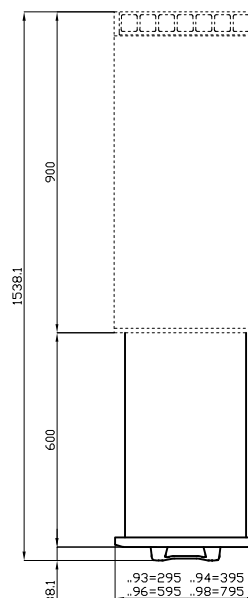

C-78/98

70 SUPERLOTUS TOP ACCESSORIES - TOP

Drawer set 800 - N. 2 drawers with 4 GN 1/1
15h plastic containers, telescopic guides.

ITALIAN CULINARY ART

The pictures are purely representative. The manufacturer reserves the right to modify the technical data and models without previous notice.

C-78/98

70 SUPERLOTUS TOP
ACCESSORIES - TOP

PM-...
P-...

C-...

A	Data plate				
---	------------	--	--	--	--

MODEL: C-78/98
DIMENSIONS: cm. 79,5x 59x 47,5h

kg: 26
m³: 0.372
mm: 830x690x650

BUY LOTUS BUY ITALY