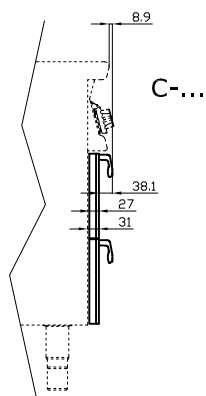

C-74/94

70 SUPERLOTUS TOP ACCESSORIES - TOP

Drawer set 400 - N. 2 drawers with 2 GN 1/1
15h plastic containers, telescopic guides.

ITALIAN CULINARY ART

The pictures are purely representative. The manufacturer reserves the right to modify the technical data and models without previous notice.

C-74/94

70 SUPERLOTUS TOP ACCESSORIES - TOP

PM-...
P-...

C-...

A	Data plate				
---	------------	--	--	--	--

MODEL: C-74/94
DIMENSIONS: cm. 39,5x 59x 47,5h

kg: 18
m³: 0.193
mm: 430x690x650

BUY LOTUS BUY ITALY