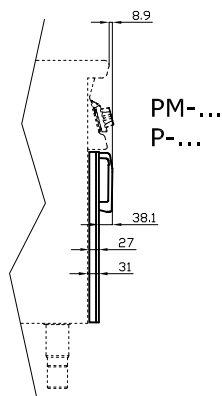

C-74/94

70 SUPERLOTUS TOP ACCESSORIES - TOP

Drawer set 400 - N. 2 drawers with 2 GN 1/1
15h plastic containers, telescopic guides.

ITALIAN CULINARY ART

The pictures are purely representative. The manufacturer reserves the right to modify the technical data and models without previous notice.

C-74/94

70 SUPERLOTUS TOP ACCESSORIES - TOP

PM-...
P-...

C-...

A	Data plate				
---	------------	--	--	--	--

MODEL: C-74/94
DIMENSIONS: cm. 39,5x 59x 47,5h

kg: 18
m³: 0.193
mm: 430x690x650

BUY LOTUS BUY ITALY