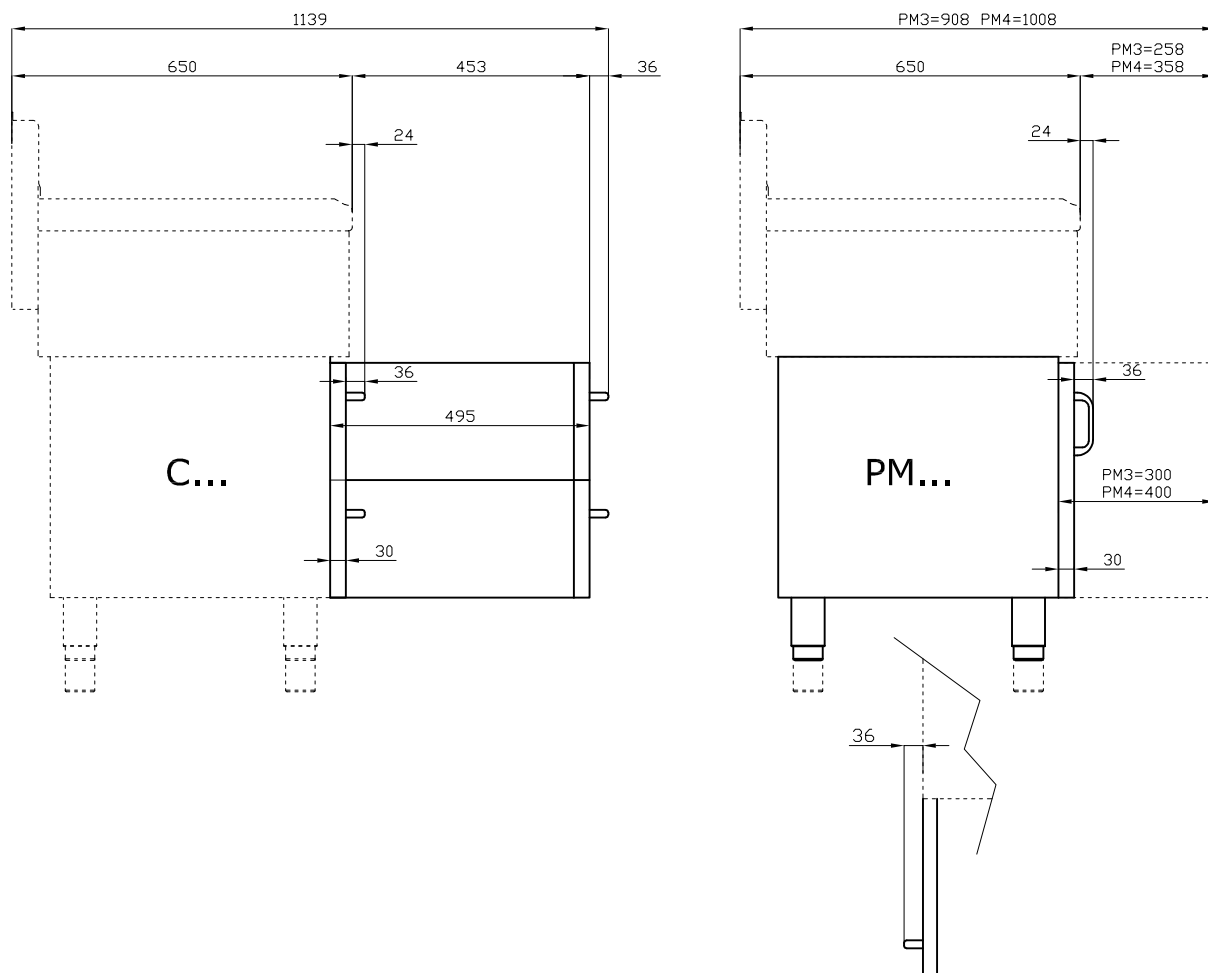

## 65 MAGICPROF ACCESSORIES

Drawer set 600 - N. 2 drawers with 4  
containers N. 2 GN 1/1 15h in plastic - N. 2  
cm. 17x46,5x45h inox - Telescopic guides.

ITALIAN CULINARY ART

The pictures are purely representative. The manufacturer reserves the right to modify the technical data and models without previous notice.

## 65 MAGICPROF ACCESSORIES

A	Data plate				
---	------------	--	--	--	--

MODEL: C-6  
DIMENSIONS: cm. 59,5x 56x 45h

kg: 24  
m<sup>3</sup>: 0.238  
mm: 630x600x630

BUY LOTUS BUY ITALY

The pictures are purely representative. The manufacturer reserves the right to modify the technical data and models without previous notice.