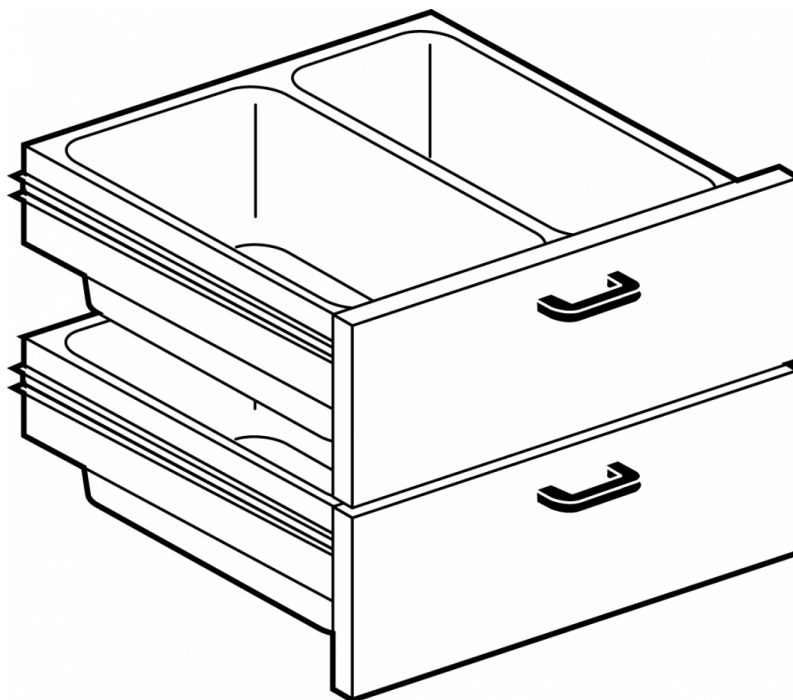

## 65 MAGICPROF ACCESSORIES

Drawer set 600 - N. 2 drawers with 4  
containers N. 2 GN 1/1 15h in plastic - N. 2  
cm. 17x46,5x45h inox - Telescopic guides.

ITALIAN CULINARY ART

The pictures are purely representative. The manufacturer reserves the right to modify the technical data and models without previous notice.

## 65 MAGICPROF ACCESSORIES

A	Data plate				
---	------------	--	--	--	--

MODEL: C-6  
DIMENSIONS: cm. 59,5x 56x 45h

kg: 24  
m<sup>3</sup>: 0.238  
mm: 630x600x630

BUY LOTUS BUY ITALY

The pictures are purely representative. The manufacturer reserves the right to modify the technical data and models without previous notice.