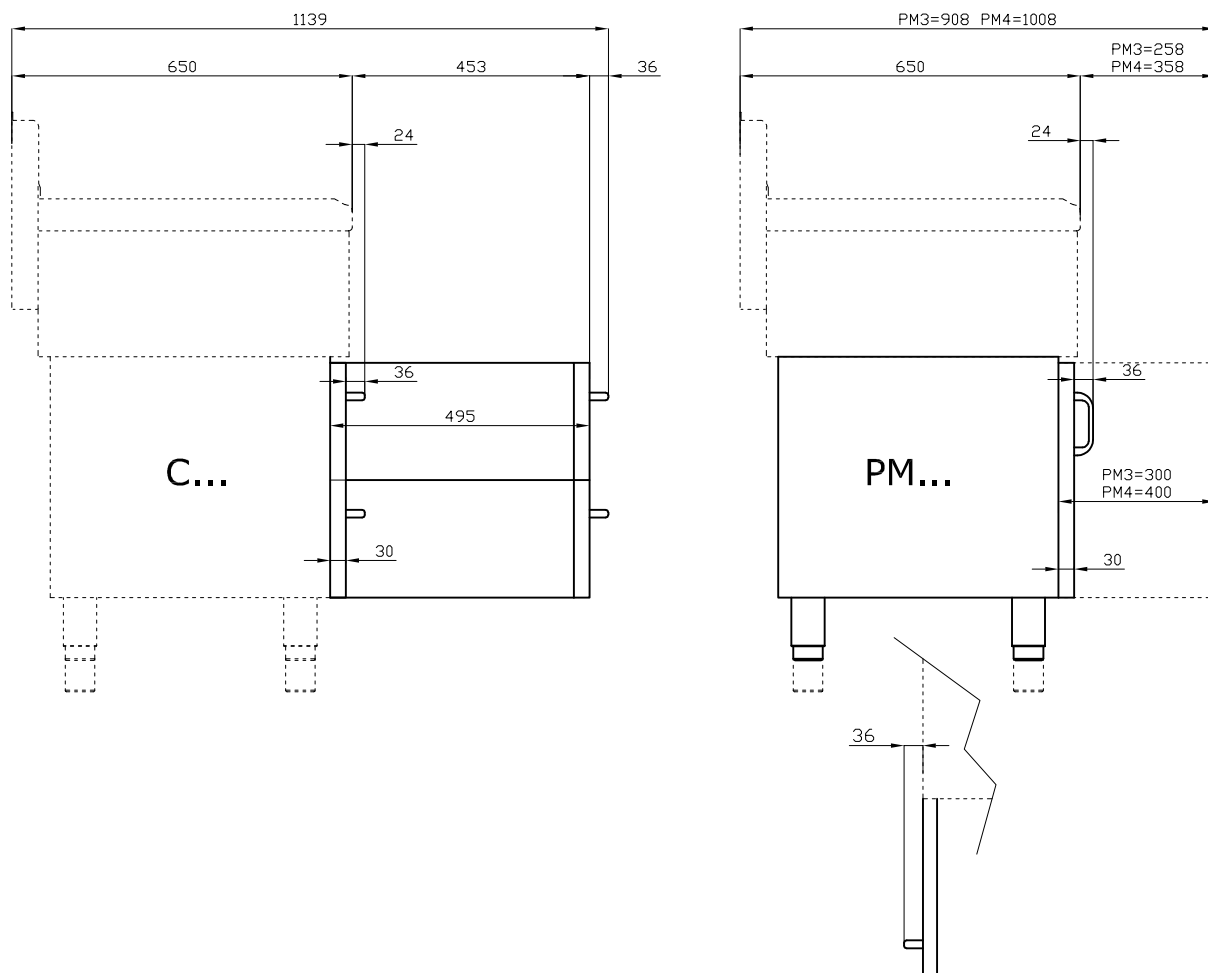

C-4

65 MAGICPROF ACCESSORIES

Drawer set 400 - N. 2 drawers with 2 GN 1/1
15h plastic containers, telescopic guides

ITALIAN CULINARY ART

The pictures are purely representative. The manufacturer reserves the right to modify the technical data and models without previous notice.

C-4

65 MAGICPROF ACCESSORIES

A	Data plate				
---	------------	--	--	--	--

MODEL: C-4
DIMENSIONS: cm. 39,5x 56x 45h

kg: 18
m³: 0.163
mm: 430x600x630

BUY LOTUS BUY ITALY

The pictures are purely representative. The manufacturer reserves the right to modify the technical data and models without previous notice.