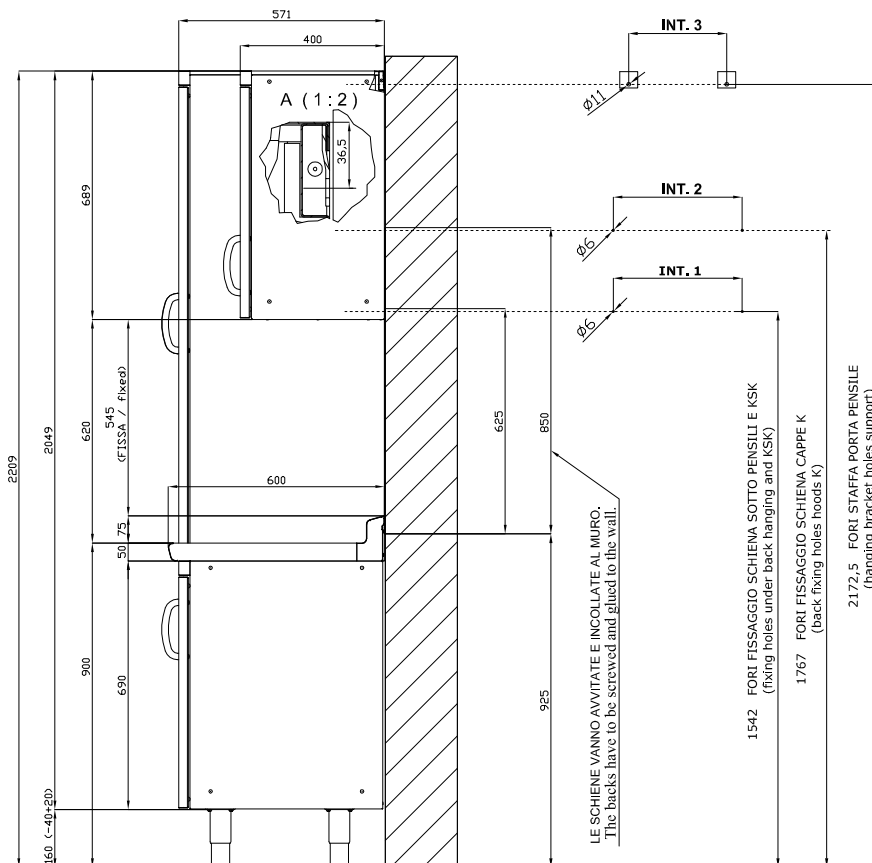

BP/690

SHINE KITCHEN STAND

STORAGE UNIT WITH DOORS , GASKET AND
MIDDLE SHELF

ITALIAN CULINARY ART

The pictures are purely representative. The manufacturer reserves the right to modify the technical data and models without previous notice.

BP/690

SHINE KITCHEN STAND

Tabella						
MOD. SP	INT 1	INT 2	—	MOD. PP	INT 3	
SP/630	276		—	PP-630 SX/DX	190	
SP/640	376		—	PP-640 SX/DX	290	
SP/645	426		—	PP-645 SX/DX	340	
SP/650	476		—	PP-650 SX/DX	390	
SP/670	676		—	PP-660/PPS-660	490	
SP/6105	1026		—	PP-670	590	
SP/6110	1076		—	PP-680	690	
SP/6125	1226		—	PP-690/PPS-690	790	
SP/6135	1326		—	PP-6100	890	
SP-SK/660		576	—	PP-6105	940	
SP-SK/680		776	—	PP-6110	990	
SP-SK/690		876	—	PP-6120	1090	
SP-SK/6100		976	—	PP-6125	1140	
SP-SK/6120		1176	—	PP-6135	1240	
SP-SK/6140		1376	—	PP-6150	1390	
SP-SK/6150		1476	—			
SP-SK/6160		1576	—			
SP-SK/6180		1776	—			
SP-SK/6200		1976	—			

A	Data plate				
---	------------	--	--	--	--

MODEL: BP/690
DIMENSIONS: cm. 90x 56,6x 81h

kg: 39
m³: 0.571
mm: 980x670x870

BUY LOTUS BUY ITALY

The pictures are purely representative. The manufacturer reserves the right to modify the technical data and models without previous notice.