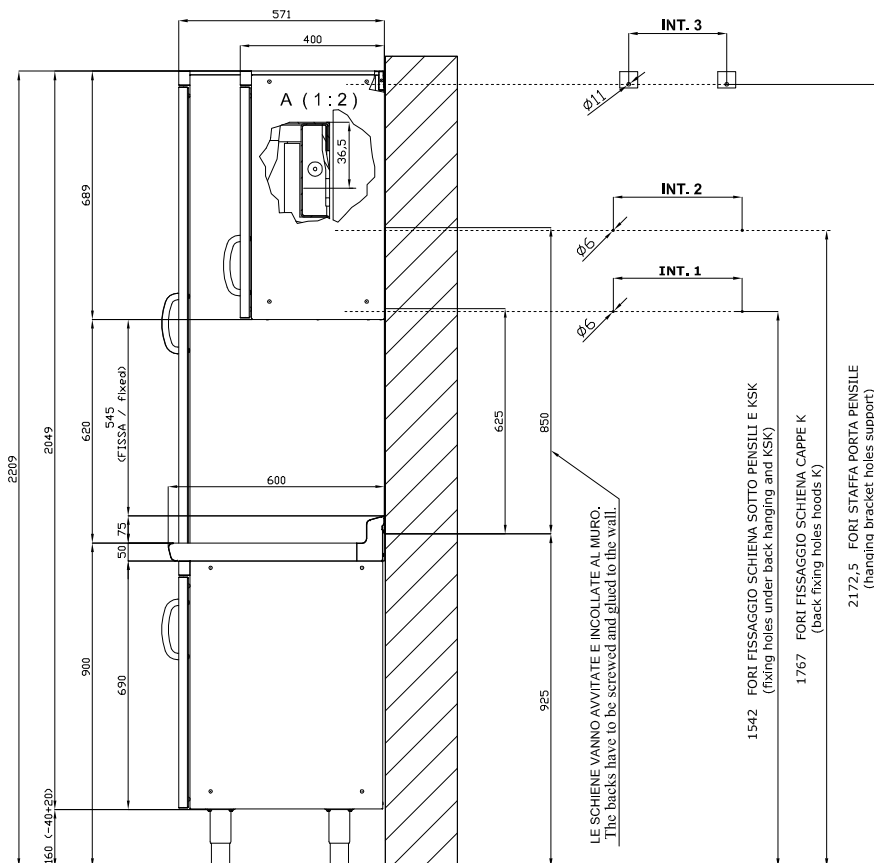

BP/680

SHINE KITCHEN STAND

Tabella						
MOD. SP	INT 1	INT 2		MOD. PP	INT 3	
SP/630	276		-	PP-630 SX/DX	190	
SP/640	376		-	PP-640 SX/DX	290	
SP/645	426		-	PP-645 SX/DX	340	
SP/650	476		-	PP-650 SX/DX	390	
SP/670	676		-	PP-660/PPS-660	490	
SP/6105	1026		-	PP-670	590	
SP/6110	1076		-	PP-680	690	
SP/6125	1226		-	PP-690/PPS-690	790	
SP/6135	1326		-	PP-6100	890	
SP-SK/660		576	-	PP-6105	940	
SP-SK/680		776	-	PP-6110	990	
SP-SK/690		876	-	PP-6120	1090	
SP-SK/6100		976	-	PP-6125	1140	
SP-SK/6120		1176	-	PP-6135	1240	
SP-SK/6140		1376	-	PP-6150	1390	
SP-SK/6150		1476	-			
SP-SK/6160		1576	-			
SP-SK/6180		1776	-			
SP-SK/6200		1976	-			

A	Data plate				
---	------------	--	--	--	--

MODEL: BP/680
DIMENSIONS: cm. 80x 56,6x 81h

kg: 36
m³: 0.513
mm: 880x670x870

BUY LOTUS BUY ITALY

The pictures are purely representative. The manufacturer reserves the right to modify the technical data and models without previous notice.