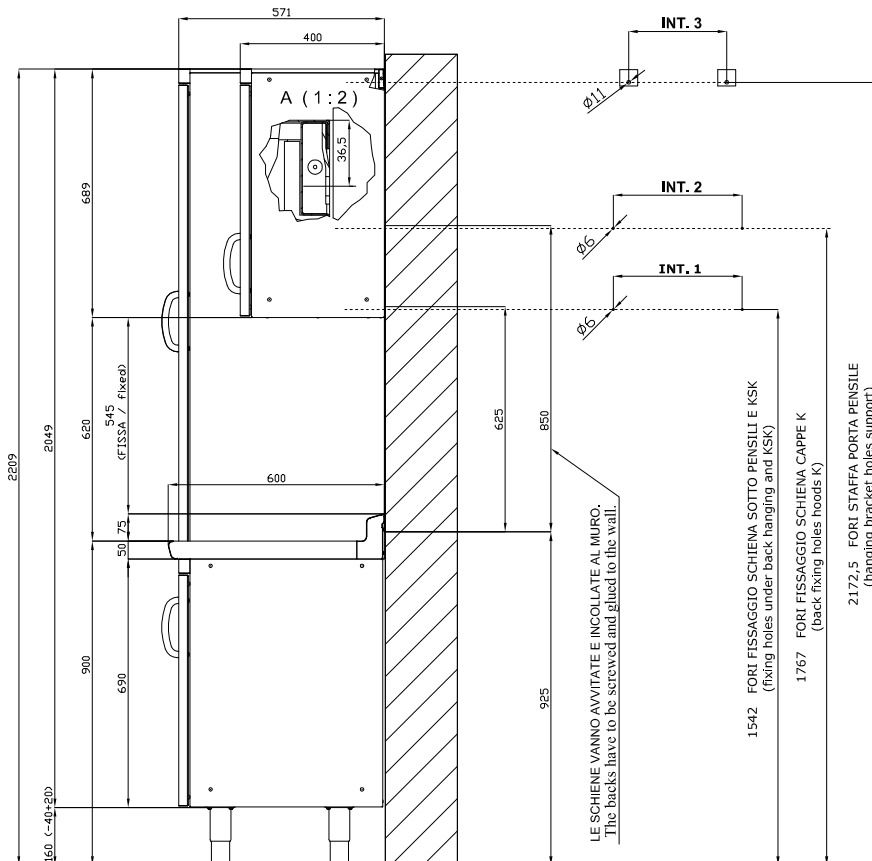

# BP/650SX

# BP/650SX

SHINE KITCHEN  
STAND

Tabella						
MOD. SP	INT 1	INT 2		MOD. PP	INT 3	
SP/630	276		-	PP-630 SX/DX	190	
SP/640	376		-	PP-640 SX/DX	290	
SP/645	426		-	PP-645 SX/DX	340	
SP/650	476		-	PP-650 SX/DX	390	
SP/670	676		-	PP-660/PPS-660	490	
SP/6105	1026		-	PP-670	590	
SP/6110	1076		-	PP-680	690	
SP/6125	1226		-	PP-690/PPS-690	790	
SP/6135	1326		-	PP-6100	890	
SP-SK/660		576	-	PP-6105	940	
SP-SK/680		776	-	PP-6110	990	
SP-SK/690		876	-	PP-6120	1090	
SP-SK/6100		976	-	PP-6125	1140	
SP-SK/6120		1176	-	PP-6135	1240	
SP-SK/6140		1376	-	PP-6150	1390	
SP-SK/6150		1476	-			
SP-SK/6160		1576	-			
SP-SK/6180		1776	-			
SP-SK/6200		1976	-			

A	Data plate				
---	------------	--	--	--	--

MODEL: BP/650SX  
DIMENSIONS: cm. 50x 56,6x 81h

kg: 24  
m<sup>3</sup>: 0.338  
mm: 580x670x870

BUY LOTUS BUY ITALY

The pictures are purely representative. The manufacturer reserves the right to modify the technical data and models without previous notice.