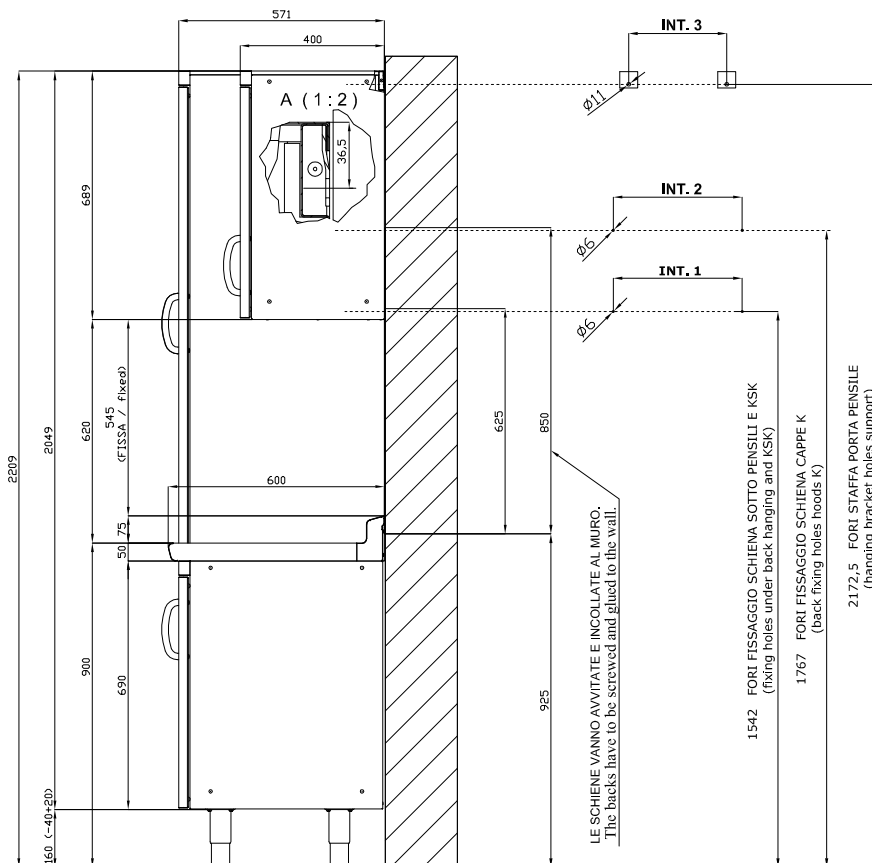

# BP/645SX

# BP/645SX

SHINE KITCHEN  
STAND

Tabella						
MOD. SP	INT 1	INT 2		MOD. PP	INT 3	
SP/630	276		-	PP-630 SX/DX	190	
SP/640	376		-	PP-640 SX/DX	290	
SP/645	426		-	PP-645 SX/DX	340	
SP/650	476		-	PP-650 SX/DX	390	
SP/670	676		-	PP-660/PPS-660	490	
SP/6105	1026		-	PP-670	590	
SP/6110	1076		-	PP-680	690	
SP/6125	1226		-	PP-690/PPS-690	790	
SP/6135	1326		-	PP-6100	890	
SP-SK/660		576		PP-6105	940	
SP-SK/680		776		PP-6110	990	
SP-SK/690		876		PP-6120	1090	
SP-SK/6100		976		PP-6125	1140	
SP-SK/6120		1176		PP-6135	1240	
SP-SK/6140		1376		PP-6150	1390	
SP-SK/6150		1476				
SP-SK/6160		1576				
SP-SK/6180		1776				
SP-SK/6200		1976				

A	Data plate				
---	------------	--	--	--	--

MODEL: BP/645SX  
DIMENSIONS: cm. 45x 56,6x 81h

kg: 22.5  
m<sup>3</sup>: 0.309  
mm: 530x670x870

BUY LOTUS BUY ITALY

The pictures are purely representative. The manufacturer reserves the right to modify the technical data and models without previous notice.