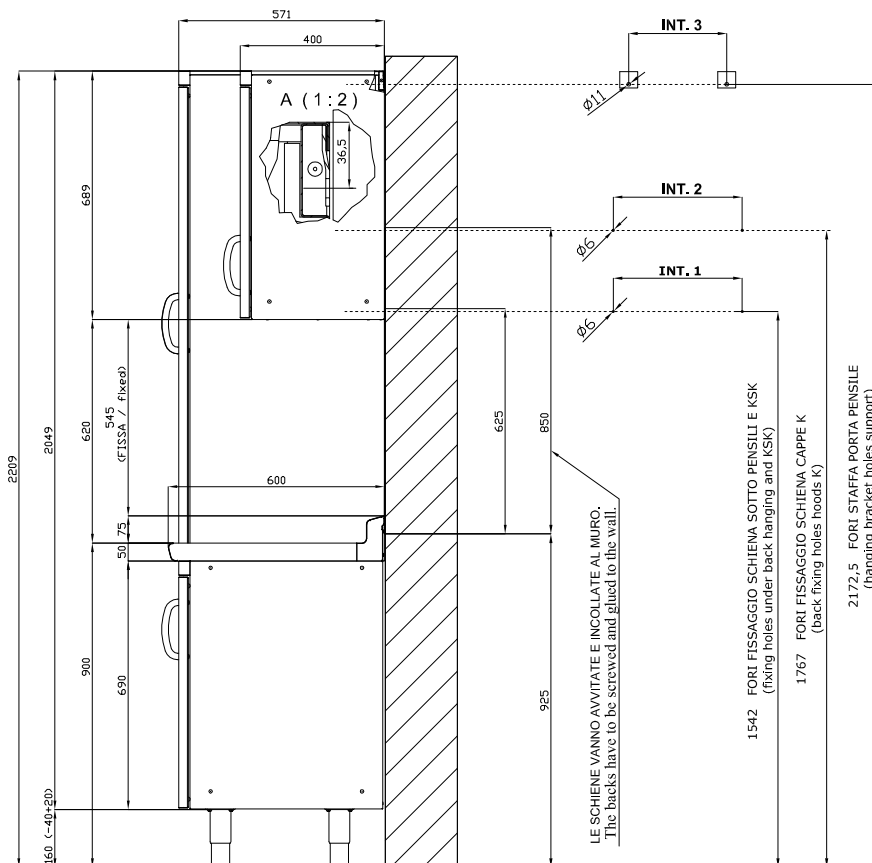

BP/630SX

SHINE KITCHEN
STAND

Tabella						
MOD. SP	INT 1	INT 2		MOD. PP	INT 3	
SP/630	276		-	PP-630 SX/DX	190	
SP/640	376		-	PP-640 SX/DX	290	
SP/645	426		-	PP-645 SX/DX	340	
SP/650	476		-	PP-650 SX/DX	390	
SP/670	676		-	PP-660/PPS-660	490	
SP/6105	1026		-	PP-670	590	
SP/6110	1076		-	PP-680	690	
SP/6125	1226		-	PP-690/PPS-690	790	
SP/6135	1326		-	PP-6100	890	
SP-SK/660		576	-	PP-6105	940	
SP-SK/680		776	-	PP-6110	990	
SP-SK/690		876	-	PP-6120	1090	
SP-SK/6100		976	-	PP-6125	1140	
SP-SK/6120		1176	-	PP-6135	1240	
SP-SK/6140		1376	-	PP-6150	1390	
SP-SK/6150		1476	-			
SP-SK/6160		1576	-			
SP-SK/6180		1776	-			
SP-SK/6200		1976	-			

A	Data plate				
---	------------	--	--	--	--

MODEL: BP/630SX
DIMENSIONS: cm. 30x 56,6x 81h

kg: 18
m³: 0.222
mm: 380x670x870

BUY LOTUS BUY ITALY

The pictures are purely representative. The manufacturer reserves the right to modify the technical data and models without previous notice.