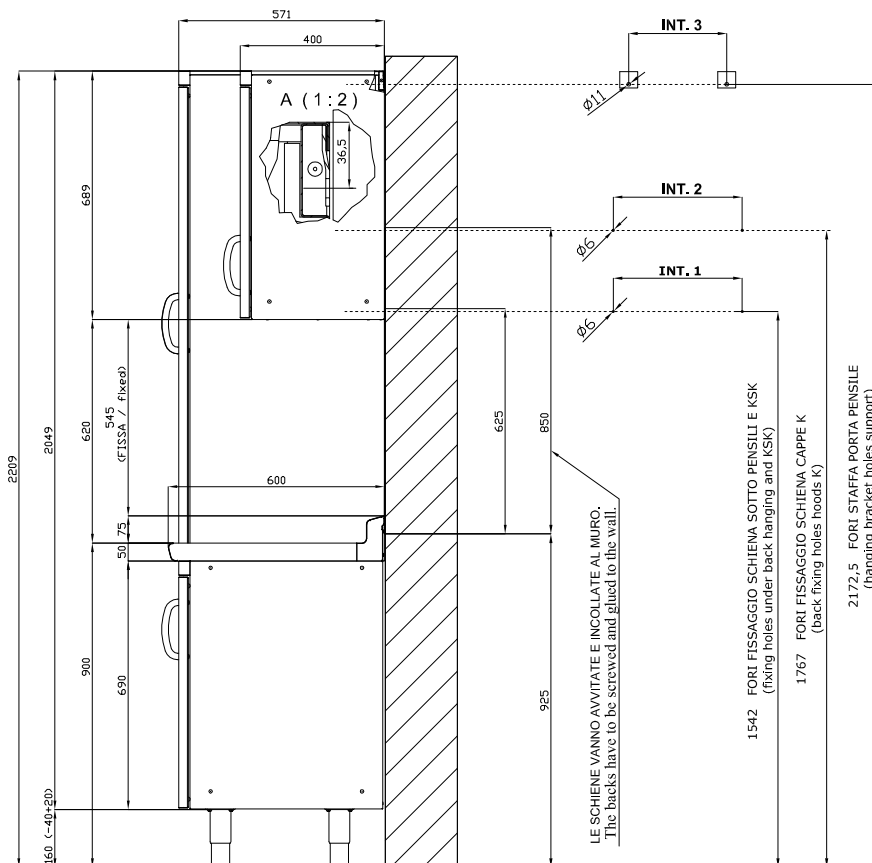

BP/630DX

SHINE KITCHEN
STAND

Tabella						
MOD. SP	INT 1	INT 2	INT 3	MOD. PP	INT 3	
SP/630	276	-	-	PP-630 SX/DX	190	
SP/640	376	-	-	PP-640 SX/DX	290	
SP/645	426	-	-	PP-645 SX/DX	340	
SP/650	476	-	-	PP-650 SX/DX	390	
SP/670	676	-	-	PP-660/PPS-660	490	
SP/6105	1026	-	-	PP-670	590	
SP/6110	1076	-	-	PP-680	690	
SP/6125	1226	-	-	PP-690/PPS-690	790	
SP/6135	1326	-	-	PP-6100	890	
SP-SK/660	-	576	-	PP-6105	940	
SP-SK/680	-	776	-	PP-6110	990	
SP-SK/690	-	876	-	PP-6120	1090	
SP-SK/6100	-	976	-	PP-6125	1140	
SP-SK/6120	-	1176	-	PP-6135	1240	
SP-SK/6140	-	1376	-	PP-6150	1390	
SP-SK/6150	-	1476	-			
SP-SK/6160	-	1576	-			
SP-SK/6180	-	1776	-			
SP-SK/6200	-	1976	-			

A	Data plate				
---	------------	--	--	--	--

MODEL: BP/630DX
DIMENSIONS: cm. 30x 56,6x 81h

kg: 18
m³: 0.222
mm: 380x670x870

BUY LOTUS BUY ITALY

The pictures are purely representative. The manufacturer reserves the right to modify the technical data and models without previous notice.