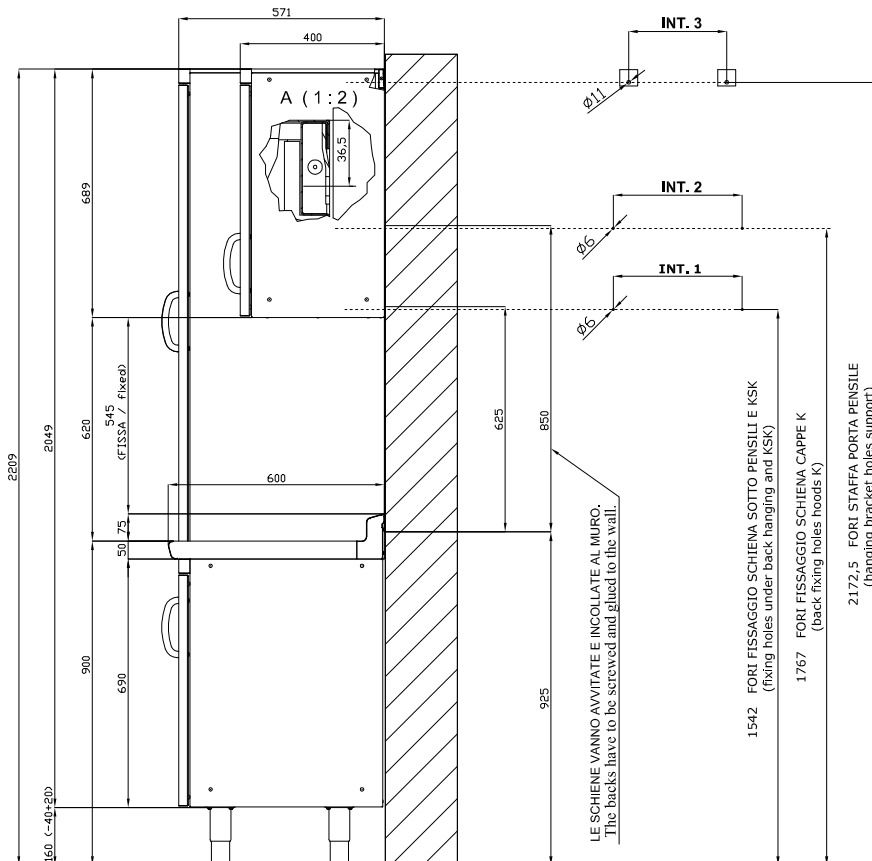

## SHINE KITCHEN STAND

Tabella						
MOD. SP	INT 1	INT 2		MOD. PP	INT 3	
SP/630	276		-	PP-630 SX/DX	190	
SP/640	376		-	PP-640 SX/DX	290	
SP/645	426		-	PP-645 SX/DX	340	
SP/650	476		-	PP-650 SX/DX	390	
SP/670	676		-	PP-660/PPS-660	490	
SP/6105	1026		-	PP-670	590	
SP/6110	1076		-	PP-680	690	
SP/6125	1226		-	PP-690/PPS-690	790	
SP/6135	1326		-	PP-6100	890	
SP-SK/660		576	-	PP-6105	940	
SP-SK/680		776	-	PP-6110	990	
SP-SK/690		876	-	PP-6120	1090	
SP-SK/6100		976	-	PP-6125	1140	
SP-SK/6120		1176	-	PP-6135	1240	
SP-SK/6140		1376	-	PP-6150	1390	
SP-SK/6150		1476	-			
SP-SK/6160		1576	-			
SP-SK/6180		1776	-			
SP-SK/6200		1976	-			

A	Data plate				
---	------------	--	--	--	--

MODEL: BP/6150  
DIMENSIONS: cm. 150x 56,6x 81h

kg: 57  
m<sup>3</sup>: 0.921  
mm: 1580x670x870

BUY LOTUS BUY ITALY

The pictures are purely representative. The manufacturer reserves the right to modify the technical data and models without previous notice.