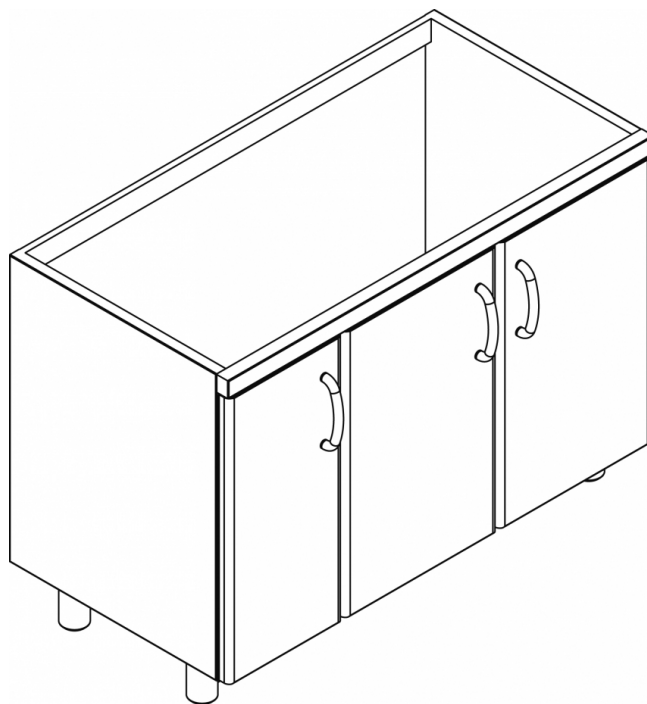

## SHINE KITCHEN STAND

STORAGE UNIT WITH 3 DOORS , GASKETS AND  
MIDDLE SHELF

ITALIAN CULINARY ART

The pictures are purely representative. The manufacturer reserves the right to modify the technical data and models without previous notice.

A	Data plate				
---	------------	--	--	--	--

MODEL: BP/6150  
DIMENSIONS: cm. 150x 56,6x 81h

kg: 57  
m<sup>3</sup>: 0.921  
mm: 1580x670x870

BUY LOTUS BUY ITALY

The pictures are purely representative. The manufacturer reserves the right to modify the technical data and models without previous notice.