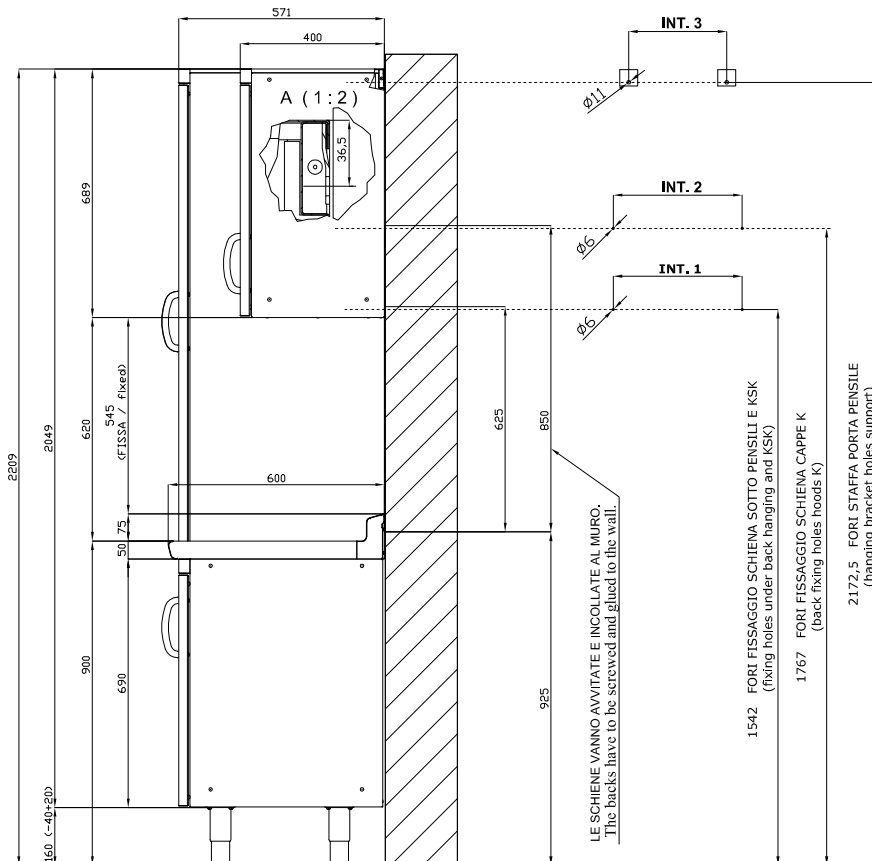

## SHINE KITCHEN STAND

Tabella						
MOD. SP	INT 1	INT 2		MOD. PP	INT 3	
SP/630	276		-	PP-630 SX/DX	190	
SP/640	376		-	PP-640 SX/DX	290	
SP/645	426		-	PP-645 SX/DX	340	
SP/650	476		-	PP-650 SX/DX	390	
SP/670	676		-	PP-660/PPS-660	490	
SP/6105	1026		-	PP-670	590	
SP/6110	1076		-	PP-680	690	
SP/6125	1226		-	PP-690/PPS-690	790	
SP/6135	1326		-	PP-6100	890	
SP-SK/660		576	-	PP-6105	940	
SP-SK/680		776	-	PP-6110	990	
SP-SK/690		876	-	PP-6120	1090	
SP-SK/6100		976	-	PP-6125	1140	
SP-SK/6120		1176	-	PP-6135	1240	
SP-SK/6140		1376	-	PP-6150	1390	
SP-SK/6150		1476	-			
SP-SK/6160		1576	-			
SP-SK/6180		1776	-			
SP-SK/6200		1976	-			

A	Data plate				
---	------------	--	--	--	--

MODEL: BP/6135  
DIMENSIONS: cm. 135x 56,6x 81h

kg: 52.5  
m<sup>3</sup>: 0.834  
mm: 1430x670x870

BUY LOTUS BUY ITALY

The pictures are purely representative. The manufacturer reserves the right to modify the technical data and models without previous notice.