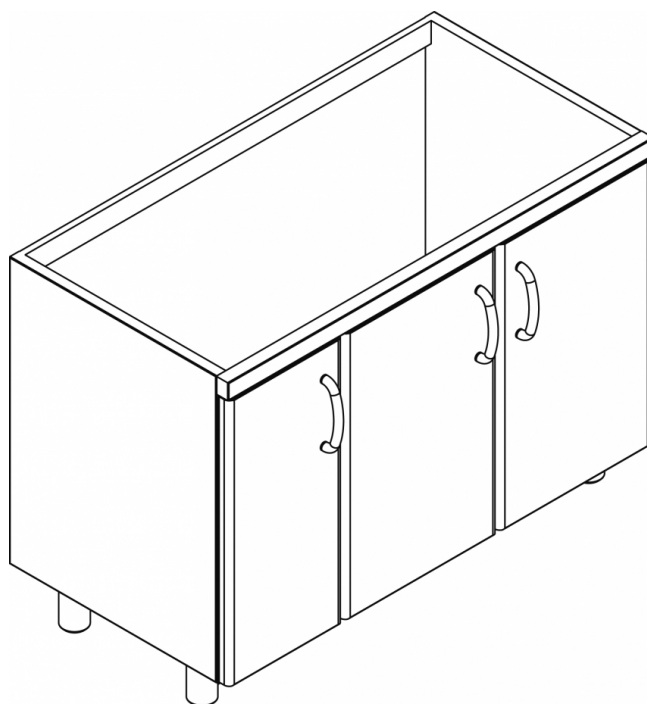

# BP/6135

## SHINE KITCHEN STAND

STORAGE UNIT WITH 3 DOORS , GASKETS AND  
MIDDLE SHELF

ITALIAN CULINARY ART

The pictures are purely representative. The manufacturer reserves the right to modify the technical data and models without previous notice.

A	Data plate				
---	------------	--	--	--	--

MODEL: BP/6135  
DIMENSIONS: cm. 135x 56,6x 81h

kg: 52.5  
m<sup>3</sup>: 0.834  
mm: 1430x670x870

BUY LOTUS BUY ITALY

The pictures are purely representative. The manufacturer reserves the right to modify the technical data and models without previous notice.