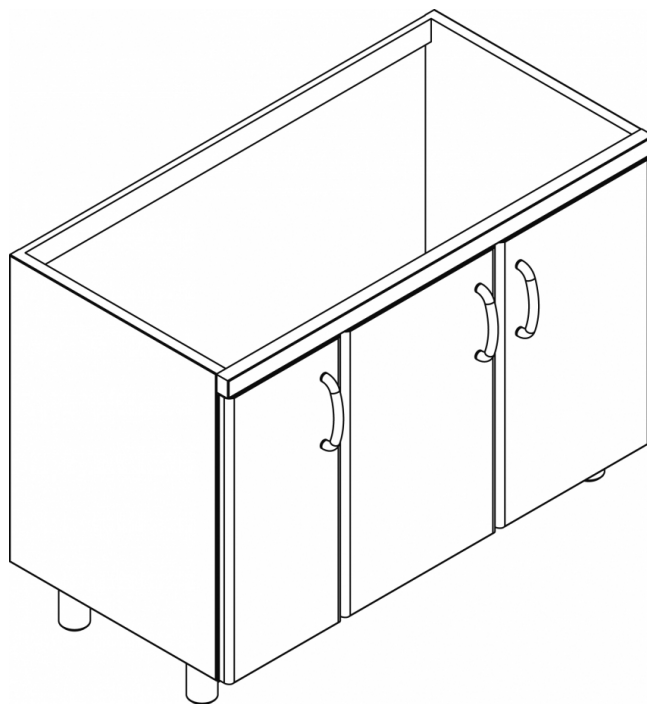

BP/6125

SHINE KITCHEN STAND

STORAGE UNIT WITH 3 DOORS , GASKETS AND
MIDDLE SHELF

ITALIAN CULINARY ART

The pictures are purely representative. The manufacturer reserves the right to modify the technical data and models without previous notice.

BP/6125

SHINE KITCHEN STAND

Tabella						
MOD. SP	INT 1	INT 2	INT 3	MOD. PP	INT 3	
SP/630	276	-	-	PP-630 SX/DX	190	
SP/640	376	-	-	PP-640 SX/DX	290	
SP/645	426	-	-	PP-645 SX/DX	340	
SP/650	476	-	-	PP-650 SX/DX	390	
SP/670	676	-	-	PP-660/PPS-660	490	
SP/6105	1026	-	-	PP-670	590	
SP/6110	1076	-	-	PP-680	690	
SP/6125	1226	-	-	PP-690/PPS-690	790	
SP/6135	1326	-	-	PP-6100	890	
SP-SK/660	-	576	-	PP-6105	940	
SP-SK/680	-	776	-	PP-6110	990	
SP-SK/690	-	876	-	PP-6120	1090	
SP-SK/6100	-	976	-	PP-6125	1140	
SP-SK/6120	-	1176	-	PP-6135	1240	
SP-SK/6140	-	1376	-	PP-6150	1390	
SP-SK/6150	-	1476	-			
SP-SK/6160	-	1576	-			
SP-SK/6180	-	1776	-			
SP-SK/6200	-	1976	-			

A	Data plate				
---	------------	--	--	--	--

MODEL: BP/6125
DIMENSIONS: cm. 125x 56,6x 81h

kg: 49.5
m³: 0.775
mm: 1330x670x870

BUY LOTUS BUY ITALY

The pictures are purely representative. The manufacturer reserves the right to modify the technical data and models without previous notice.