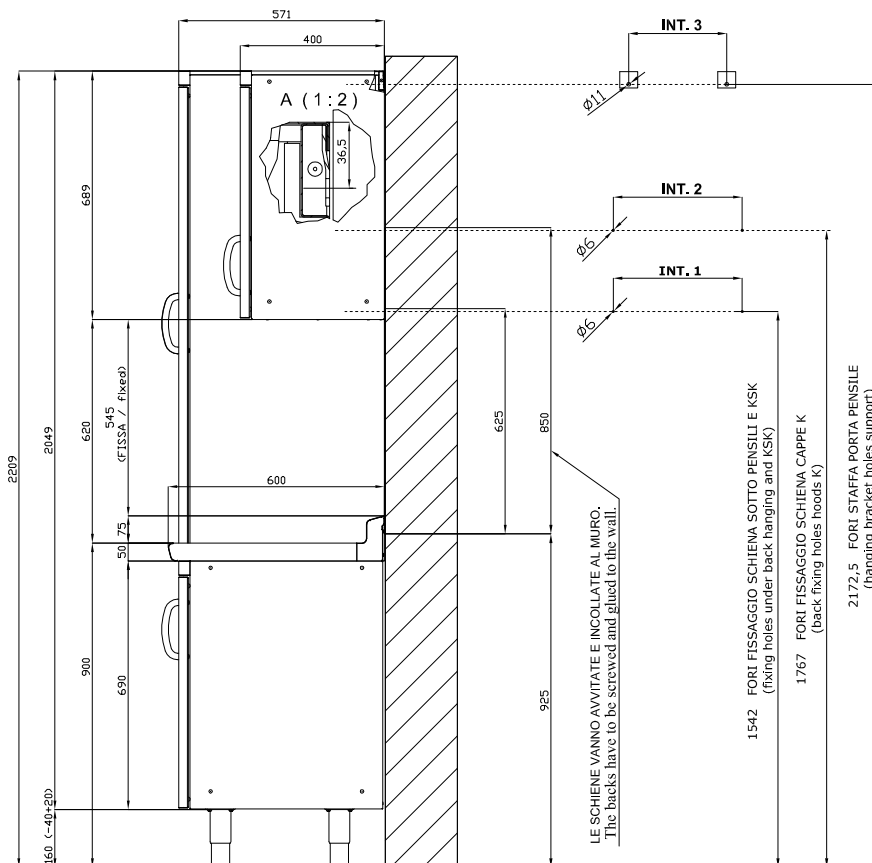

BP/6125

SHINE KITCHEN STAND

STORAGE UNIT WITH 3 DOORS , GASKETS AND
MIDDLE SHELF

ITALIAN CULINARY ART

The pictures are purely representative. The manufacturer reserves the right to modify the technical data and models without previous notice.

BP/6125

SHINE KITCHEN STAND

Tabella						
MOD. SP	INT 1	INT 2	INT 3	MOD. PP	INT 3	
SP/630	276	-	-	PP-630 SX/DX	190	
SP/640	376	-	-	PP-640 SX/DX	290	
SP/645	426	-	-	PP-645 SX/DX	340	
SP/650	476	-	-	PP-650 SX/DX	390	
SP/670	676	-	-	PP-660/PPS-660	490	
SP/6105	1026	-	-	PP-670	590	
SP/6110	1076	-	-	PP-680	690	
SP/6125	1226	-	-	PP-690/PPS-690	790	
SP/6135	1326	-	-	PP-6100	890	
SP-SK/660	-	576	-	PP-6105	940	
SP-SK/680	-	776	-	PP-6110	990	
SP-SK/690	-	876	-	PP-6120	1090	
SP-SK/6100	-	976	-	PP-6125	1140	
SP-SK/6120	-	1176	-	PP-6135	1240	
SP-SK/6140	-	1376	-	PP-6150	1390	
SP-SK/6150	-	1476	-			
SP-SK/6160	-	1576	-			
SP-SK/6180	-	1776	-			
SP-SK/6200	-	1976	-			

A	Data plate				
---	------------	--	--	--	--

MODEL: BP/6125
DIMENSIONS: cm. 125x 56,6x 81h

kg: 49.5
m³: 0.775
mm: 1330x670x870

BUY LOTUS BUY ITALY

The pictures are purely representative. The manufacturer reserves the right to modify the technical data and models without previous notice.