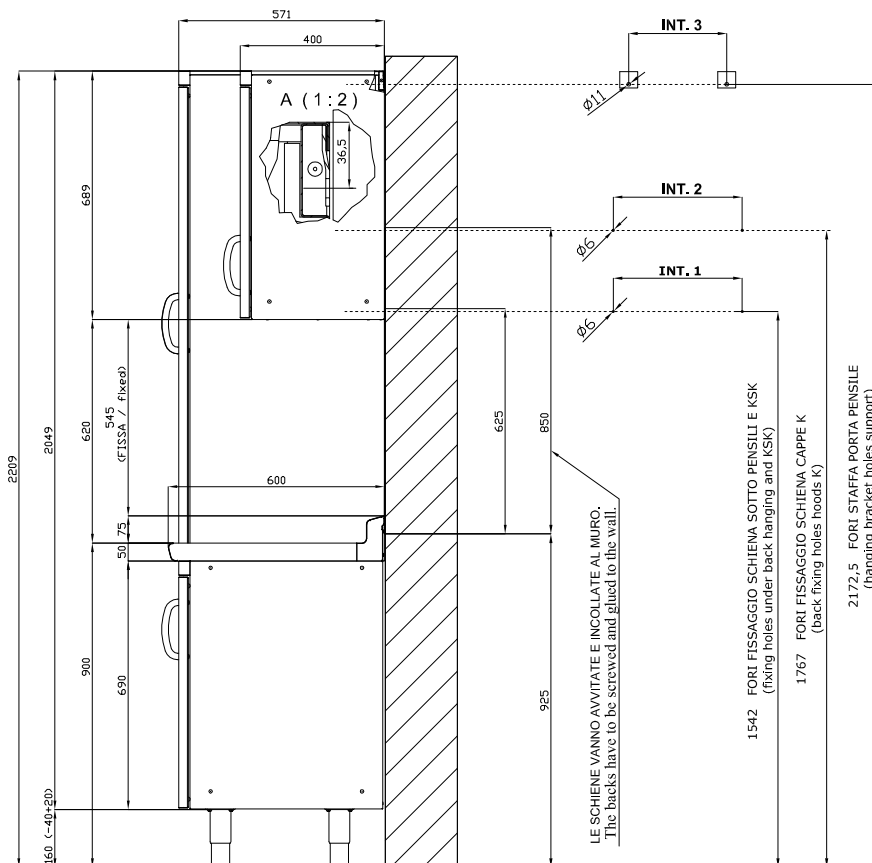

## SHINE KITCHEN STAND FOR SINK

Tabella						
MOD. SP	INT 1	INT 2		MOD. PP	INT 3	
SP/630	276		-	PP-630 SX/DX	190	
SP/640	376		-	PP-640 SX/DX	290	
SP/645	426		-	PP-645 SX/DX	340	
SP/650	476		-	PP-650 SX/DX	390	
SP/670	676		-	PP-660/PPS-660	490	
SP/6105	1026		-	PP-670	590	
SP/6110	1076		-	PP-680	690	
SP/6125	1226		-	PP-690/PPS-690	790	
SP/6135	1326		-	PP-6100	890	
SP-SK/660		576	-	PP-6105	940	
SP-SK/680		776	-	PP-6110	990	
SP-SK/690		876	-	PP-6120	1090	
SP-SK/6100		976	-	PP-6125	1140	
SP-SK/6120		1176	-	PP-6135	1240	
SP-SK/6140		1376	-	PP-6150	1390	
SP-SK/6150		1476	-			
SP-SK/6160		1576	-			
SP-SK/6180		1776	-			
SP-SK/6200		1976	-			

A	Data plate				
---	------------	--	--	--	--

MODEL: BPL/690  
DIMENSIONS: cm. 90x 56,6x 81h

kg: 37  
m<sup>3</sup>: 0.571  
mm: 980x670x870

BUY LOTUS BUY ITALY

The pictures are purely representative. The manufacturer reserves the right to modify the technical data and models without previous notice.