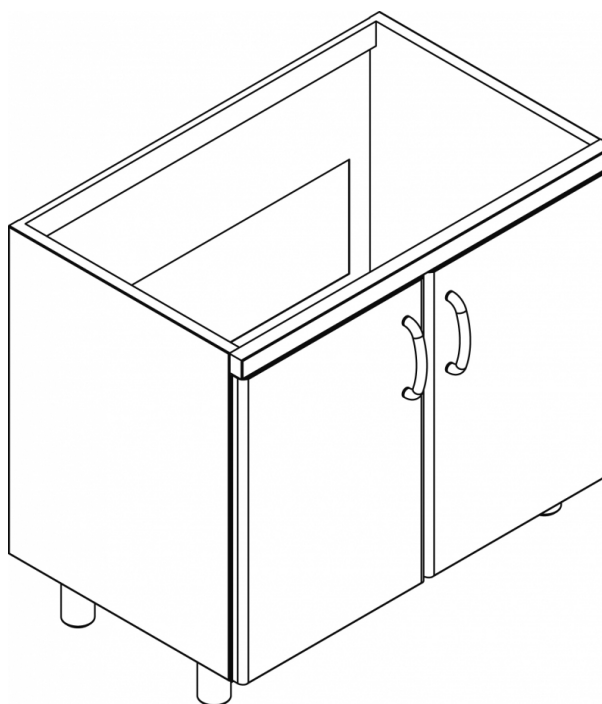

## SHINE KITCHEN STAND FOR SINK

STORAGE UNIT FOR SINK WITH 2 DOORS

ITALIAN CULINARY ART

The pictures are purely representative. The manufacturer reserves the right to modify the technical data and models without previous notice.

A	Data plate				
---	------------	--	--	--	--

MODEL: BPL/690  
DIMENSIONS: cm. 90x 56,6x 81h

kg: 37  
m<sup>3</sup>: 0.571  
mm: 980x670x870

BUY LOTUS BUY ITALY

The pictures are purely representative. The manufacturer reserves the right to modify the technical data and models without previous notice.