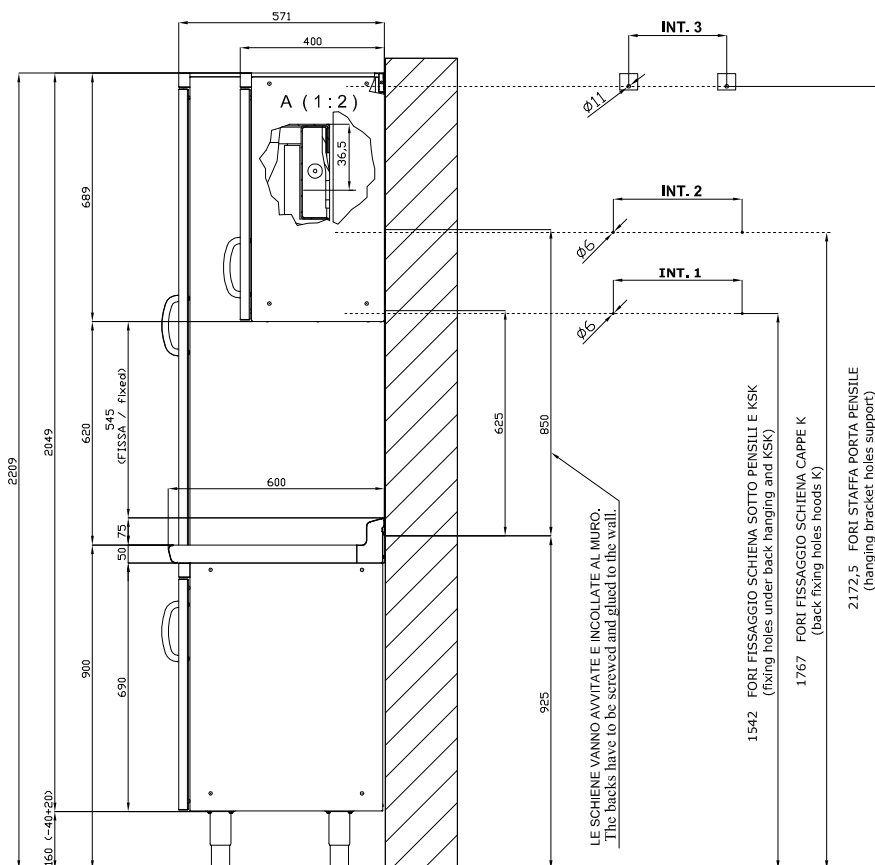

BPL/660

SHINE KITCHEN STAND FOR SINK

STORAGE UNIT FOR SINK WITH 2 DOORS

ITALIAN CULINARY ART

The pictures are purely representative. The manufacturer reserves the right to modify the technical data and models without previous notice.

BPL/660

SHINE KITCHEN STAND FOR SINK

Tabella						
MOD. SP	INT 1	INT 2	INT 3	MOD. PP	INT 3	
SP/630	276	-	-	PP-630 SX/DX	190	
SP/640	376	-	-	PP-640 SX/DX	290	
SP/645	426	-	-	PP-645 SX/DX	340	
SP/650	476	-	-	PP-650 SX/DX	390	
SP/670	676	-	-	PP-660/PPS-660	490	
SP/6105	1026	-	-	PP-670	590	
SP/6110	1076	-	-	PP-680	690	
SP/6125	1226	-	-	PP-690/PPS-690	790	
SP/6135	1326	-	-	PP-6100	890	
SP-SK/660	-	576	-	PP-6105	940	
SP-SK/680	-	776	-	PP-6110	990	
SP-SK/690	-	876	-	PP-6120	1090	
SP-SK/6100	-	976	-	PP-6125	1140	
SP-SK/6120	-	1176	-	PP-6135	1240	
SP-SK/6140	-	1376	-	PP-6150	1390	
SP-SK/6150	-	1476	-			
SP-SK/6160	-	1576	-			
SP-SK/6180	-	1776	-			
SP-SK/6200	-	1976	-			

A	Data plate				
---	------------	--	--	--	--

MODEL: BPL/660
DIMENSIONS: cm. 60x 56,6x 81h

kg: 26
m³: 0.396
mm: 680x670x870

BUY LOTUS BUY ITALY

The pictures are purely representative. The manufacturer reserves the right to modify the technical data and models without previous notice.