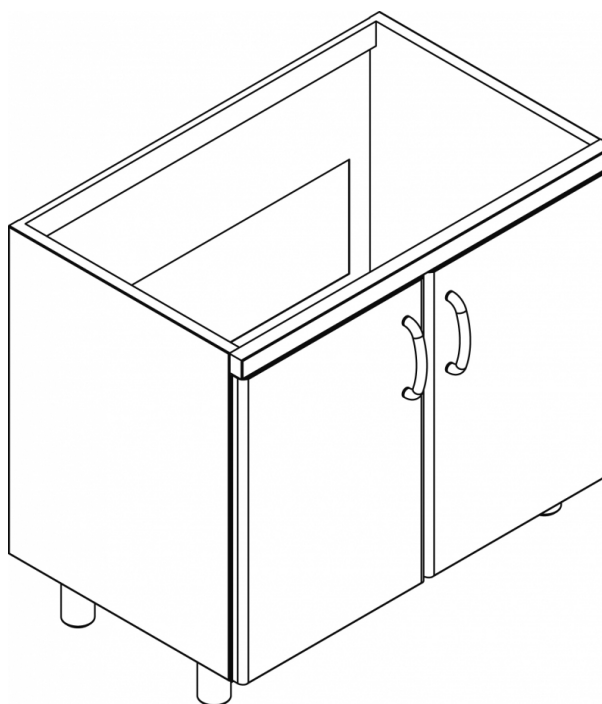

BPL/660

SHINE KITCHEN STAND FOR SINK

STORAGE UNIT FOR SINK WITH 2 DOORS

ITALIAN CULINARY ART

The pictures are purely representative. The manufacturer reserves the right to modify the technical data and models without previous notice.

BPL/660

SHINE KITCHEN STAND FOR SINK

Tabella						
MOD. SP	INT 1	INT 2	INT 3	MOD. PP	INT 3	
SP/630	276	-	-	PP-630 SX/DX	190	
SP/640	376	-	-	PP-640 SX/DX	290	
SP/645	426	-	-	PP-645 SX/DX	340	
SP/650	476	-	-	PP-650 SX/DX	390	
SP/670	676	-	-	PP-660/PPS-660	490	
SP/6105	1026	-	-	PP-670	590	
SP/6110	1076	-	-	PP-680	690	
SP/6125	1226	-	-	PP-690/PPS-690	790	
SP/6135	1326	-	-	PP-6100	890	
SP-SK/660	-	576	-	PP-6105	940	
SP-SK/680	-	776	-	PP-6110	990	
SP-SK/690	-	876	-	PP-6120	1090	
SP-SK/6100	-	976	-	PP-6125	1140	
SP-SK/6120	-	1176	-	PP-6135	1240	
SP-SK/6140	-	1376	-	PP-6150	1390	
SP-SK/6150	-	1476	-			
SP-SK/6160	-	1576	-			
SP-SK/6180	-	1776	-			
SP-SK/6200	-	1976	-			

A	Data plate				
---	------------	--	--	--	--

MODEL: BPL/660
DIMENSIONS: cm. 60x 56,6x 81h

kg: 26
m³: 0.396
mm: 680x670x870

BUY LOTUS BUY ITALY

The pictures are purely representative. The manufacturer reserves the right to modify the technical data and models without previous notice.