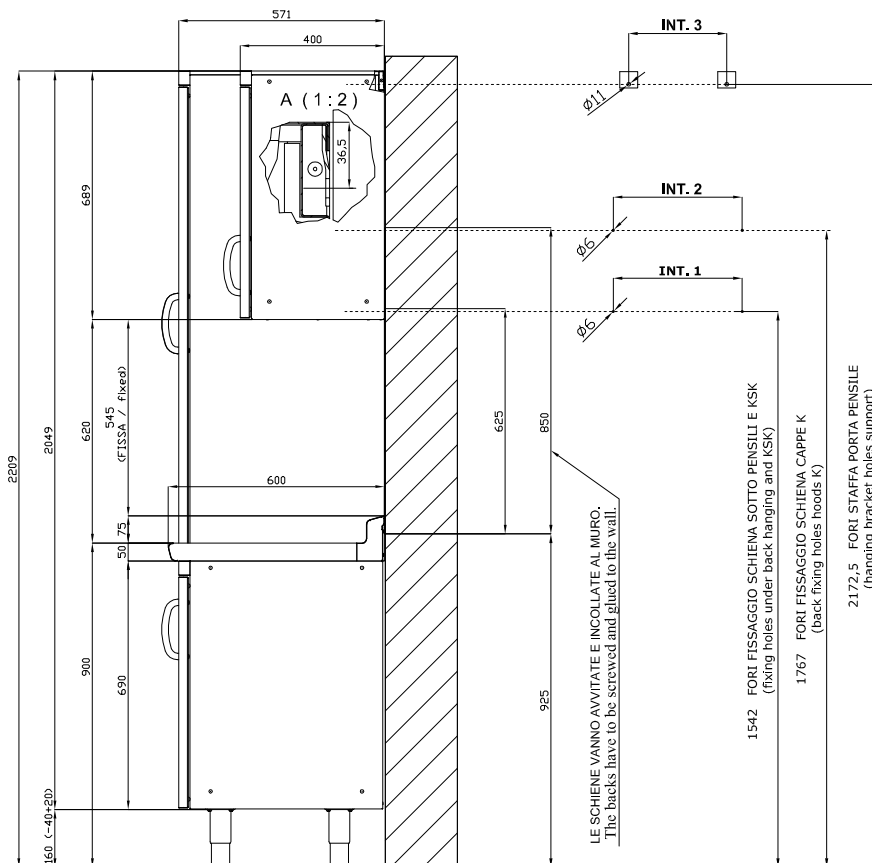

BPL/6150

SHINE KITCHEN STAND FOR SINK

STORAGE UNIT FOR SINK WITH 3 DOORS

ITALIAN CULINARY ART

The pictures are purely representative. The manufacturer reserves the right to modify the technical data and models without previous notice.

BPL/6150

SHINE KITCHEN STAND FOR SINK

Tabella						
MOD. SP	INT 1	INT 2	INT 3	MOD. PP	INT 3	
SP/630	276	—	—	PP-630 SX/DX	190	
SP/640	376	—	—	PP-640 SX/DX	290	
SP/645	426	—	—	PP-645 SX/DX	340	
SP/650	476	—	—	PP-650 SX/DX	390	
SP/670	676	—	—	PP-660/PPS-660	490	
SP/6105	1026	—	—	PP-670	590	
SP/6110	1076	—	—	PP-680	690	
SP/6125	1226	—	—	PP-690/PPS-690	790	
SP/6135	1326	—	—	PP-6100	890	
SP-SK/660	—	576	—	PP-6105	940	
SP-SK/680	—	776	—	PP-6110	990	
SP-SK/690	—	876	—	PP-6120	1090	
SP-SK/6100	—	976	—	PP-6125	1140	
SP-SK/6120	—	1176	—	PP-6135	1240	
SP-SK/6140	—	1376	—	PP-6150	1390	
SP-SK/6150	—	1476	—			
SP-SK/6160	—	1576	—			
SP-SK/6180	—	1776	—			
SP-SK/6200	—	1976	—			

A	Data plate				
---	------------	--	--	--	--

MODEL: BPL/6150
DIMENSIONS: cm. 150x 56,6x 81h

kg: 54
m³: 0.921
mm: 1580x670x870

BUY LOTUS BUY ITALY

The pictures are purely representative. The manufacturer reserves the right to modify the technical data and models without previous notice.