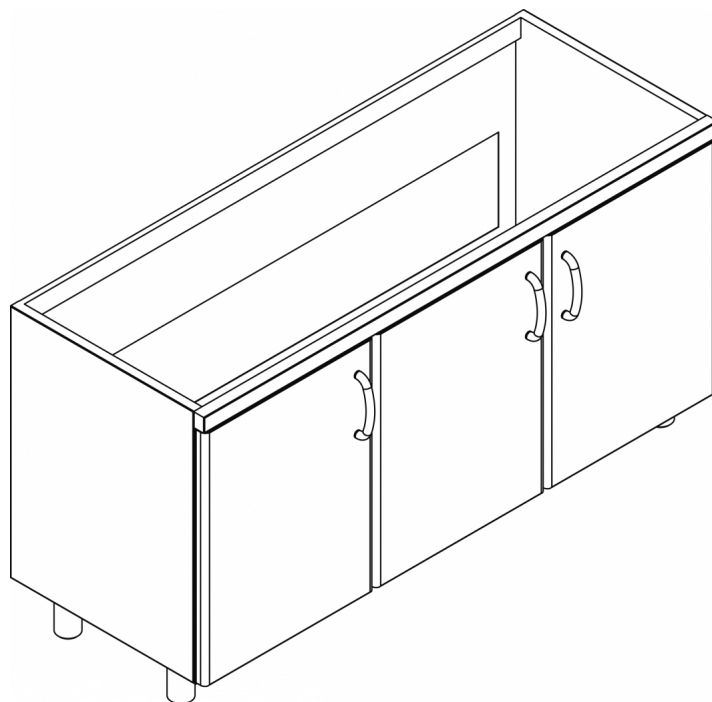

BPL/6150

SHINE KITCHEN STAND FOR SINK

STORAGE UNIT FOR SINK WITH 3 DOORS

ITALIAN CULINARY ART

The pictures are purely representative. The manufacturer reserves the right to modify the technical data and models without previous notice.

BPL/6150

SHINE KITCHEN STAND FOR SINK

Tabella						
MOD. SP	INT 1	INT 2	INT 3	MOD. PP	INT 3	
SP/630	276	—	—	PP-630 SX/DX	190	
SP/640	376	—	—	PP-640 SX/DX	290	
SP/645	426	—	—	PP-645 SX/DX	340	
SP/650	476	—	—	PP-650 SX/DX	390	
SP/670	676	—	—	PP-660/PPS-660	490	
SP/6105	1026	—	—	PP-670	590	
SP/6110	1076	—	—	PP-680	690	
SP/6125	1226	—	—	PP-690/PPS-690	790	
SP/6135	1326	—	—	PP-6100	890	
SP-SK/660	—	576	—	PP-6105	940	
SP-SK/680	—	776	—	PP-6110	990	
SP-SK/690	—	876	—	PP-6120	1090	
SP-SK/6100	—	976	—	PP-6125	1140	
SP-SK/6120	—	1176	—	PP-6135	1240	
SP-SK/6140	—	1376	—	PP-6150	1390	
SP-SK/6150	—	1476	—			
SP-SK/6160	—	1576	—			
SP-SK/6180	—	1776	—			
SP-SK/6200	—	1976	—			

A	Data plate				
---	------------	--	--	--	--

MODEL: BPL/6150
DIMENSIONS: cm. 150x 56,6x 81h

kg: 54
m³: 0.921
mm: 1580x670x870

BUY LOTUS BUY ITALY

The pictures are purely representative. The manufacturer reserves the right to modify the technical data and models without previous notice.