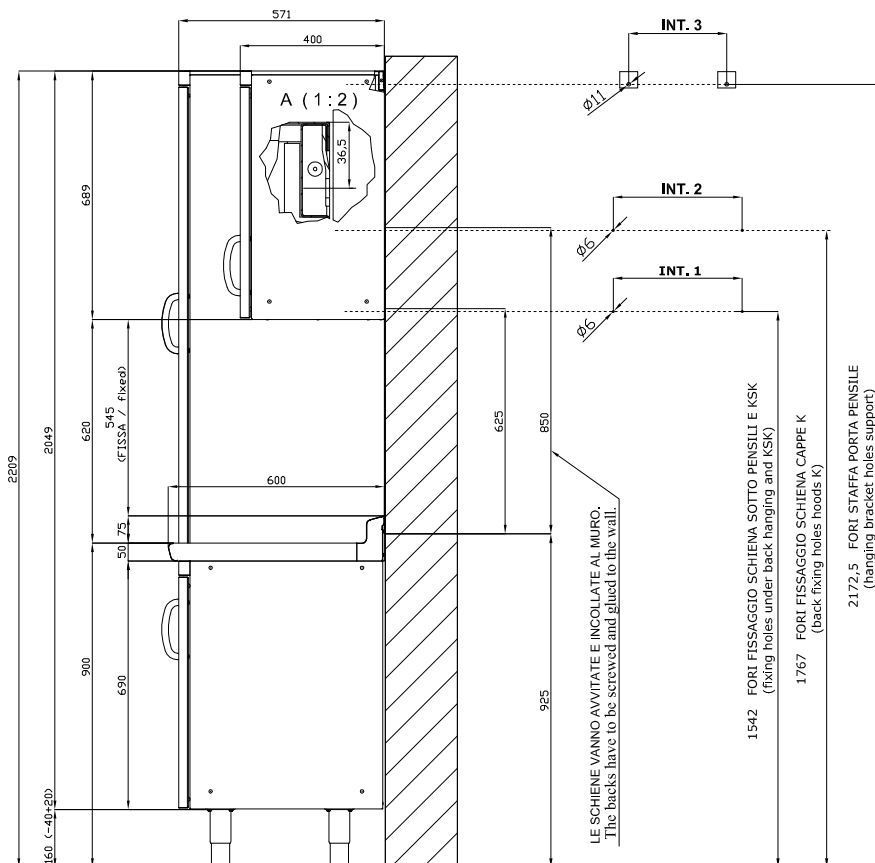

BPL/6135

SHINE KITCHEN STAND FOR SINK

STORAGE UNIT FOR SINK WITH 3 DOORS

ITALIAN CULINARY ART

The pictures are purely representative. The manufacturer reserves the right to modify the technical data and models without previous notice.

BPL/6135

SHINE KITCHEN STAND FOR SINK

Tabella						
MOD. SP	INT 1	INT 2		MOD. PP	INT 3	
SP/630	276		-	PP-630 SX/DX	190	
SP/640	376		-	PP-640 SX/DX	290	
SP/645	426		-	PP-645 SX/DX	340	
SP/650	476		-	PP-650 SX/DX	390	
SP/670	676		-	PP-660/PPS-660	490	
SP/6105	1026		-	PP-670	590	
SP/6110	1076		-	PP-680	690	
SP/6125	1226		-	PP-690/PPS-690	790	
SP/6135	1326		-	PP-6100	890	
SP-SK/660		576	-	PP-6105	940	
SP-SK/680		776	-	PP-6110	990	
SP-SK/690		876	-	PP-6120	1090	
SP-SK/6100		976	-	PP-6125	1140	
SP-SK/6120		1176	-	PP-6135	1240	
SP-SK/6140		1376	-	PP-6150	1390	
SP-SK/6150		1476	-			
SP-SK/6160		1576	-			
SP-SK/6180		1776	-			
SP-SK/6200		1976	-			

A	Data plate				
---	------------	--	--	--	--

MODEL:

BPL/6135

DIMENSIONS:

cm. 135x 56,6x 81h

kg: 49.5
m³: 0.834
mm: 1430x670x870

BUY LOTUS BUY ITALY

The pictures are purely representative. The manufacturer reserves the right to modify the technical data and models without previous notice.