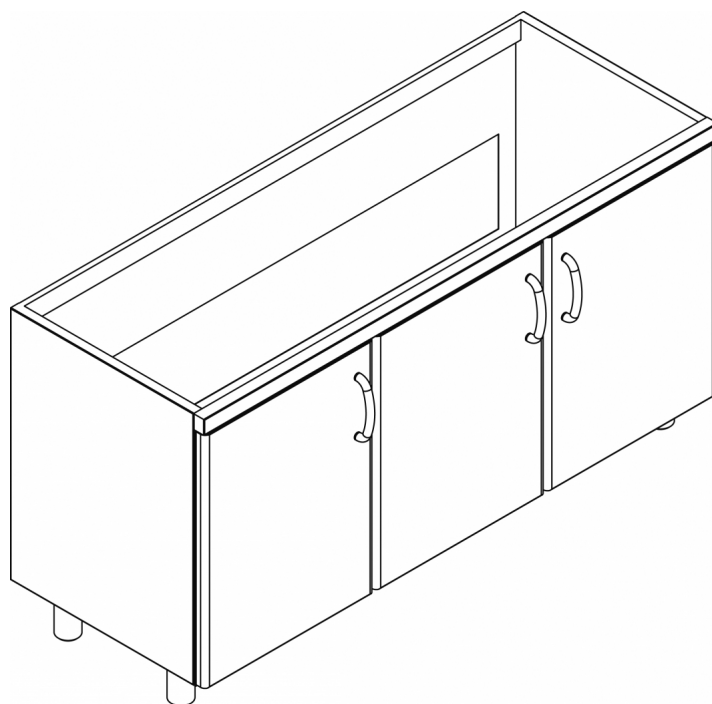

BPL/6135

SHINE KITCHEN STAND FOR SINK

STORAGE UNIT FOR SINK WITH 3 DOORS

ITALIAN CULINARY ART

The pictures are purely representative. The manufacturer reserves the right to modify the technical data and models without previous notice.

BPL/6135

SHINE KITCHEN STAND FOR SINK

Tabella						
MOD. SP	INT 1	INT 2		MOD. PP	INT 3	
SP/630	276		-	PP-630 SX/DX	190	
SP/640	376		-	PP-640 SX/DX	290	
SP/645	426		-	PP-645 SX/DX	340	
SP/650	476		-	PP-650 SX/DX	390	
SP/670	676		-	PP-660/PPS-660	490	
SP/6105	1026		-	PP-670	590	
SP/6110	1076		-	PP-680	690	
SP/6125	1226		-	PP-690/PPS-690	790	
SP/6135	1326		-	PP-6100	890	
SP-SK/660		576	-	PP-6105	940	
SP-SK/680		776	-	PP-6110	990	
SP-SK/690		876	-	PP-6120	1090	
SP-SK/6100		976	-	PP-6125	1140	
SP-SK/6120		1176	-	PP-6135	1240	
SP-SK/6140		1376	-	PP-6150	1390	
SP-SK/6150		1476	-			
SP-SK/6160		1576	-			
SP-SK/6180		1776	-			
SP-SK/6200		1976	-			

A	Data plate				
---	------------	--	--	--	--

MODEL:

BPL/6135

DIMENSIONS:

cm. 135x 56,6x 81h

kg: 49.5
m³: 0.834
mm: 1430x670x870

BUY LOTUS BUY ITALY

The pictures are purely representative. The manufacturer reserves the right to modify the technical data and models without previous notice.