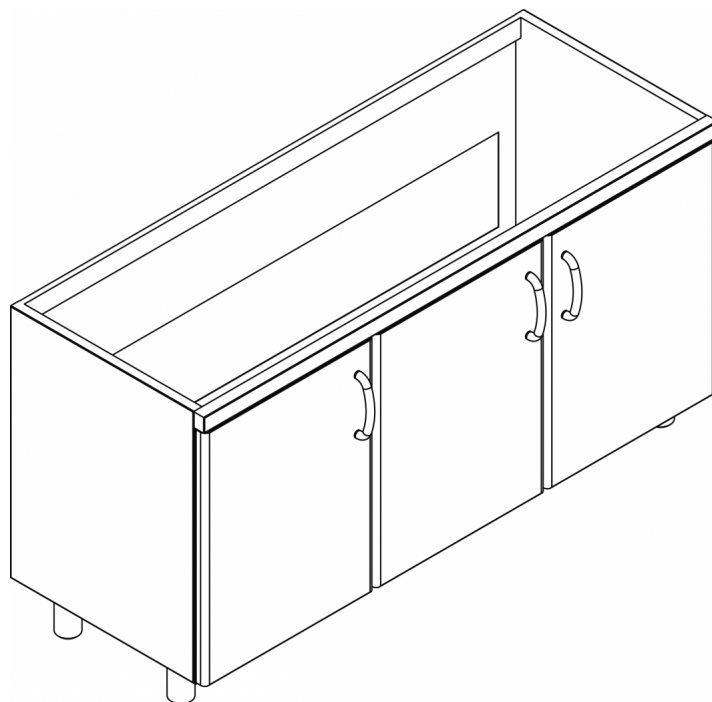

# BPL/6105

## SHINE KITCHEN STAND FOR SINK

STORAGE UNIT FOR SINK WITH 3 DOORS

ITALIAN CULINARY ART

The pictures are purely representative. The manufacturer reserves the right to modify the technical data and models without previous notice.

# BPL/6105

SHINE KITCHEN  
STAND FOR SINK

Tabella						
MOD. SP	INT 1	INT 2		MOD. PP	INT 3	
SP/630	276		-	PP-630 SX/DX	190	
SP/640	376		-	PP-640 SX/DX	290	
SP/645	426		-	PP-645 SX/DX	340	
SP/650	476		-	PP-650 SX/DX	390	
SP/670	676		-	PP-660/PPS-660	490	
SP/6105	1026		-	PP-670	590	
SP/6110	1076		-	PP-680	690	
SP/6125	1226		-	PP-690/PPS-690	790	
SP/6135	1326		-	PP-6100	890	
SP-SK/660		576	-	PP-6105	940	
SP-SK/680		776	-	PP-6110	990	
SP-SK/690		876	-	PP-6120	1090	
SP-SK/6100		976	-	PP-6125	1140	
SP-SK/6120		1176	-	PP-6135	1240	
SP-SK/6140		1376	-	PP-6150	1390	
SP-SK/6150		1476	-			
SP-SK/6160		1576	-			
SP-SK/6180		1776	-			
SP-SK/6200		1976	-			

A	Data plate				
---	------------	--	--	--	--

MODEL: BPL/6105  
DIMENSIONS: cm. 105x 56,6x 81h

kg: 41.5  
m<sup>3</sup>: 0.659  
mm: 1130x670x870

BUY LOTUS BUY ITALY

The pictures are purely representative. The manufacturer reserves the right to modify the technical data and models without previous notice.