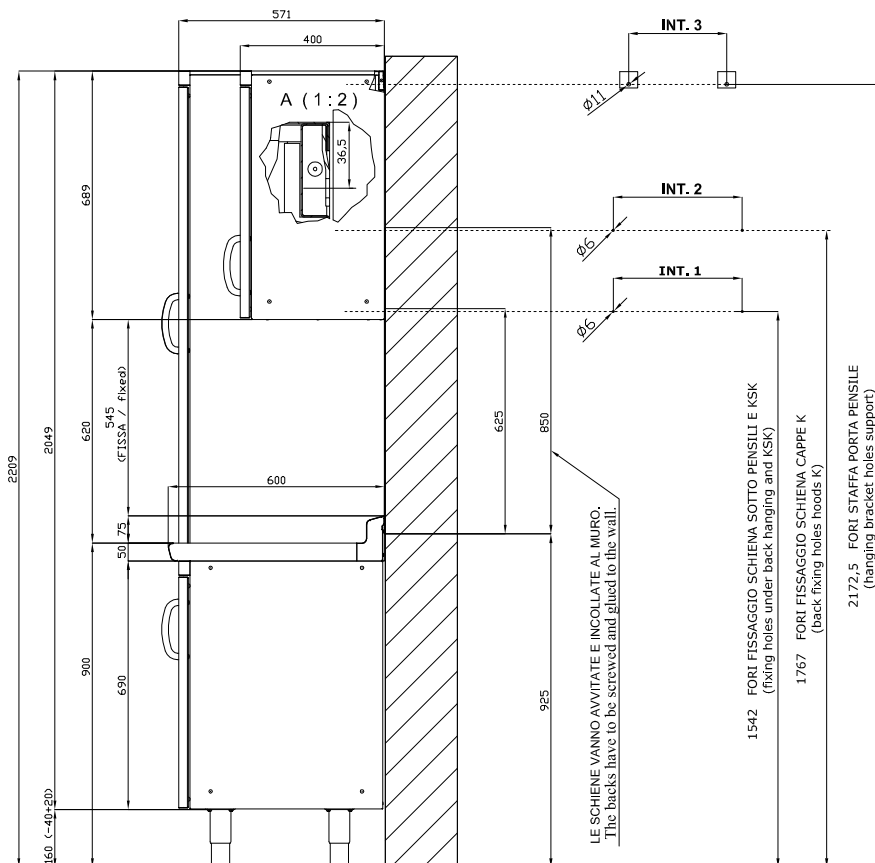

# BPL/6105

# BPL/6105

SHINE KITCHEN  
STAND FOR SINK

Tabella						
MOD. SP	INT 1	INT 2		MOD. PP	INT 3	
SP/630	276		-	PP-630 SX/DX	190	
SP/640	376		-	PP-640 SX/DX	290	
SP/645	426		-	PP-645 SX/DX	340	
SP/650	476		-	PP-650 SX/DX	390	
SP/670	676		-	PP-660/PPS-660	490	
SP/6105	1026		-	PP-670	590	
SP/6110	1076		-	PP-680	690	
SP/6125	1226		-	PP-690/PPS-690	790	
SP/6135	1326		-	PP-6100	890	
SP-SK/660		576	-	PP-6105	940	
SP-SK/680		776	-	PP-6110	990	
SP-SK/690		876	-	PP-6120	1090	
SP-SK/6100		976	-	PP-6125	1140	
SP-SK/6120		1176	-	PP-6135	1240	
SP-SK/6140		1376	-	PP-6150	1390	
SP-SK/6150		1476	-			
SP-SK/6160		1576	-			
SP-SK/6180		1776	-			
SP-SK/6200		1976	-			

A	Data plate				
---	------------	--	--	--	--

MODEL: BPL/6105  
DIMENSIONS: cm. 105x 56,6x 81h

kg: 41.5  
m<sup>3</sup>: 0.659  
mm: 1130x670x870

BUY LOTUS BUY ITALY

The pictures are purely representative. The manufacturer reserves the right to modify the technical data and models without previous notice.