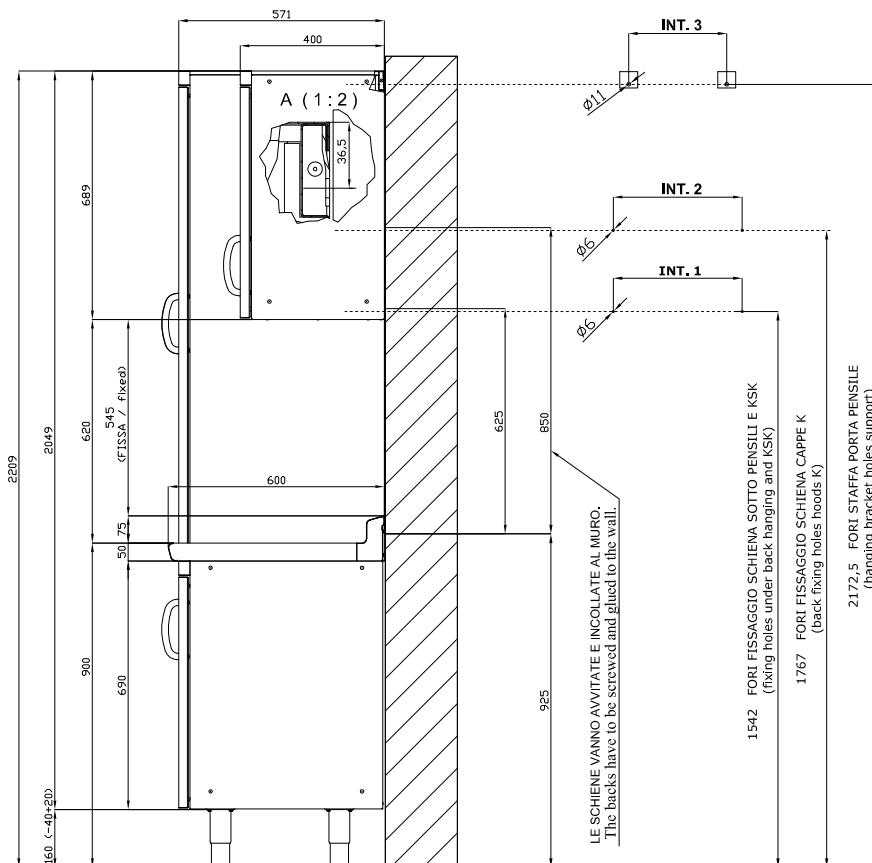

BPA/680

SHINE KITCHEN STAND

CORNER STORAGE UNIT WITH DOOR AND
MIDDLE SHELF

ITALIAN CULINARY ART

The pictures are purely representative. The manufacturer reserves the right to modify the technical data and models without previous notice.

BPA/680

SHINE KITCHEN STAND

Tabella						
MOD. SP	INT 1	INT 2		MOD. PP	INT 3	
SP/630	276		-	PP-630 SX/DX	190	
SP/640	376		-	PP-640 SX/DX	290	
SP/645	426		-	PP-645 SX/DX	340	
SP/650	476		-	PP-650 SX/DX	390	
SP/670	676		-	PP-660/PPS-660	490	
SP/6105	1026		-	PP-670	590	
SP/6110	1076		-	PP-680	690	
SP/6125	1226		-	PP-690/PPS-690	790	
SP/6135	1326		-	PP-6100	890	
SP-SK/660		576	-	PP-6105	940	
SP-SK/680		776	-	PP-6110	990	
SP-SK/690		876	-	PP-6120	1090	
SP-SK/6100		976	-	PP-6125	1140	
SP-SK/6120		1176	-	PP-6135	1240	
SP-SK/6140		1376	-	PP-6150	1390	
SP-SK/6150		1476	-			
SP-SK/6160		1576	-			
SP-SK/6180		1776	-			
SP-SK/6200		1976	-			

A	Data plate				
---	------------	--	--	--	--

MODEL: BPA/680
DIMENSIONS: cm.80/80x 56,6x 81h

kg: 41
m³: 0.7
mm: 830x970x870

BUY LOTUS BUY ITALY

The pictures are purely representative. The manufacturer reserves the right to modify the technical data and models without previous notice.