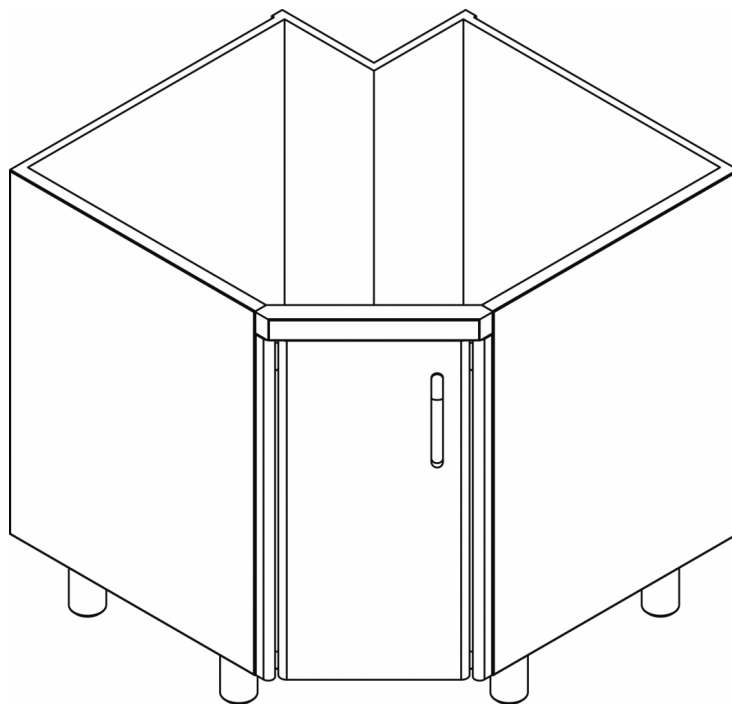

BPA/680

SHINE KITCHEN STAND

CORNER STORAGE UNIT WITH DOOR AND
MIDDLE SHELF

ITALIAN CULINARY ART

The pictures are purely representative. The manufacturer reserves the right to modify the technical data and models without previous notice.

BPA/680

SHINE KITCHEN STAND

Tabella						
MOD. SP	INT 1	INT 2		MOD. PP	INT 3	
SP/630	276		-	PP-630 SX/DX	190	
SP/640	376		-	PP-640 SX/DX	290	
SP/645	426		-	PP-645 SX/DX	340	
SP/650	476		-	PP-650 SX/DX	390	
SP/670	676		-	PP-660/PPS-660	490	
SP/6105	1026		-	PP-670	590	
SP/6110	1076		-	PP-680	690	
SP/6125	1226		-	PP-690/PPS-690	790	
SP/6135	1326		-	PP-6100	890	
SP-SK/660		576	-	PP-6105	940	
SP-SK/680		776	-	PP-6110	990	
SP-SK/690		876	-	PP-6120	1090	
SP-SK/6100		976	-	PP-6125	1140	
SP-SK/6120		1176	-	PP-6135	1240	
SP-SK/6140		1376	-	PP-6150	1390	
SP-SK/6150		1476	-			
SP-SK/6160		1576	-			
SP-SK/6180		1776	-			
SP-SK/6200		1976	-			

A	Data plate				
---	------------	--	--	--	--

MODEL: BPA/680
DIMENSIONS: cm.80/80x 56,6x 81h

kg: 41
m³: 0.7
mm: 830x970x870

BUY LOTUS BUY ITALY

The pictures are purely representative. The manufacturer reserves the right to modify the technical data and models without previous notice.