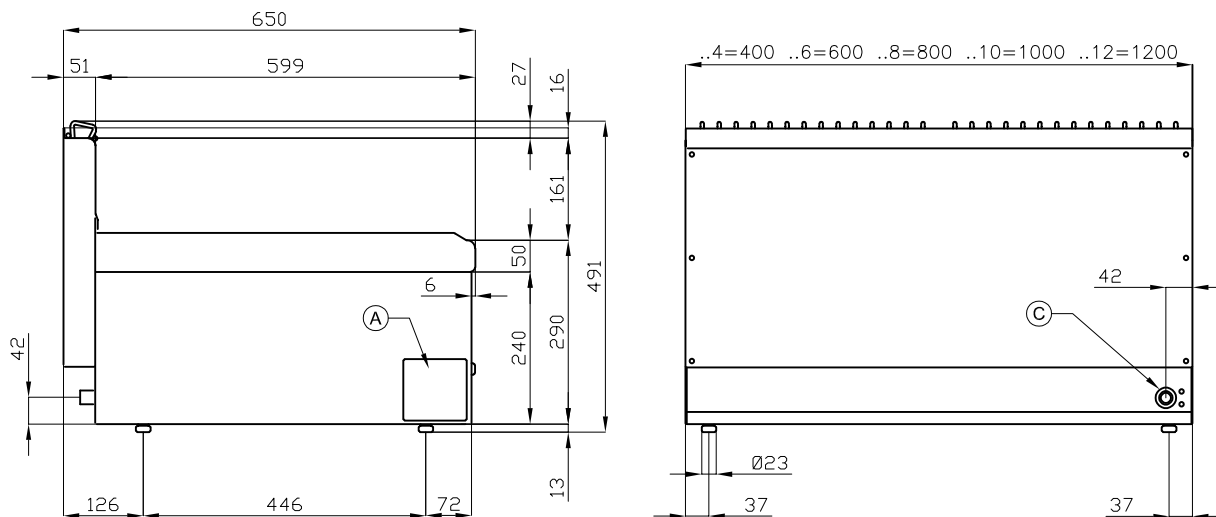

BM-6G

65 MAGICPROF GAS BAIN MARIE

Gas bain-marie - Bowl for GN 1/1 + 2 GN
1/4, h.15

Construction - Fabricated using CrNi 18/10 AISI 304 grade Stainless Steel Scotch-Brite Satin polish Finish, incorporating 1mm thick worktop, rounded edges, chromed details and rear splash back. Model - Professional Gas Bain-Marie. Moulded Gastronome 150mm deep tank. Piezoelectric ignition, pilot light, thermostatic control and thermocouple safety valves. Maintenance - All serviceable parts are accessible by the easy removal of front control panel. Fittings - Appliance is supplied with both LPG and Natural Gas conversion jets and adjustable feet, Front water drainage tap.

ITALIAN CULINARY ART

The pictures are purely representative. The manufacturer reserves the right to modify the technical data and models without previous notice.

BM-6G

65 MAGICPROF
GAS BAIN MARIE

A	Data plate		C	Gas connection	ISO 7-1 1/2" M
---	------------	--	---	----------------	----------------

MODEL: BM-6G
DIMENSIONS: cm. 60x 65x 29h
GAS POWER: 5 kW / 4.300 kcal/h
GAS TYPE: Natural Gas / LPG

kg: 33
m³: 0.265
mm: 630x690x610

BUY LOTUS BUY ITALY

The pictures are purely representative. The manufacturer reserves the right to modify the technical data and models without previous notice.