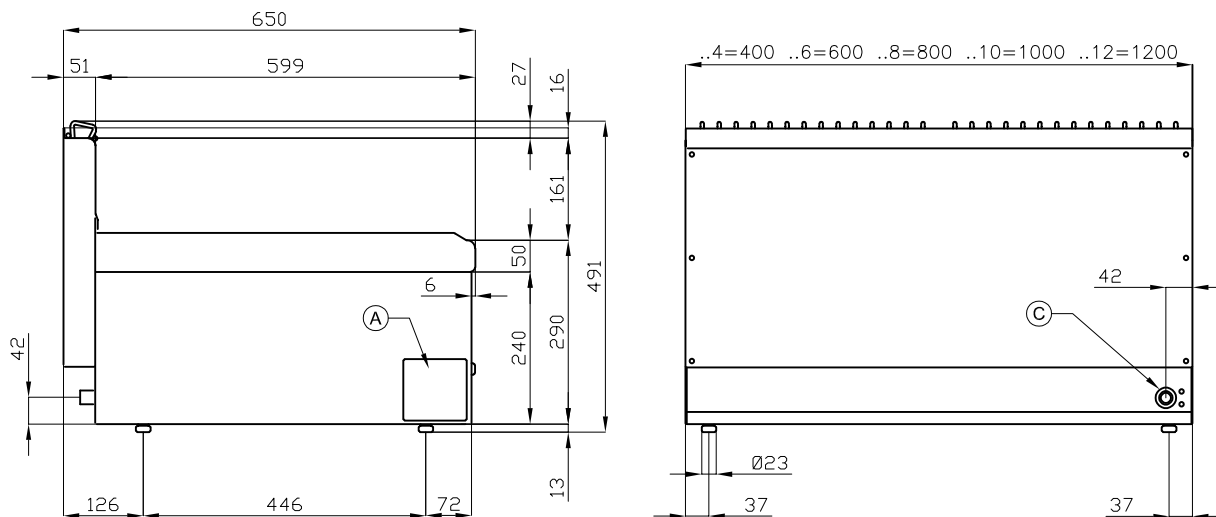

BM-4G

65 MAGICPROF GAS BAIN MARIE

Gas bain-marie - Bowl for GN 1/1 h.15

Construction - Fabricated using CrNi 18/10 AISI 304 grade Stainless Steel Scotch-Brite Satin polish Finish, incorporating 1mm thick worktop, rounded edges, chromed details and rear splash back. Model - Professional Gas Bain-Marie. Moulded Gastronome 150mm deep tank. Piezoelectric ignition, pilot light, thermostatic control and thermocouple safety valves. Maintenance - All serviceable parts are accessible by the easy removal of front control panel. Fittings - Appliance is supplied with both LPG and Natural Gas conversion jets and adjustable feet, Front water drainage tap.

ITALIAN CULINARY ART

The pictures are purely representative. The manufacturer reserves the right to modify the technical data and models without previous notice.

BM-4G

65 MAGICPROF
GAS BAIN MARIE

A	Data plate		C	Gas connection	ISO 7-1 1/2" M
---	------------	--	---	----------------	----------------

MODEL: BM-4G
DIMENSIONS: cm. 40x 65x 29h
GAS POWER: 3,5 kW / 3.010 kcal/h
GAS TYPE: Natural Gas / LPG

kg: 27
m³: 0.181
mm: 430x690x610

BUY LOTUS BUY ITALY

The pictures are purely representative. The manufacturer reserves the right to modify the technical data and models without previous notice.