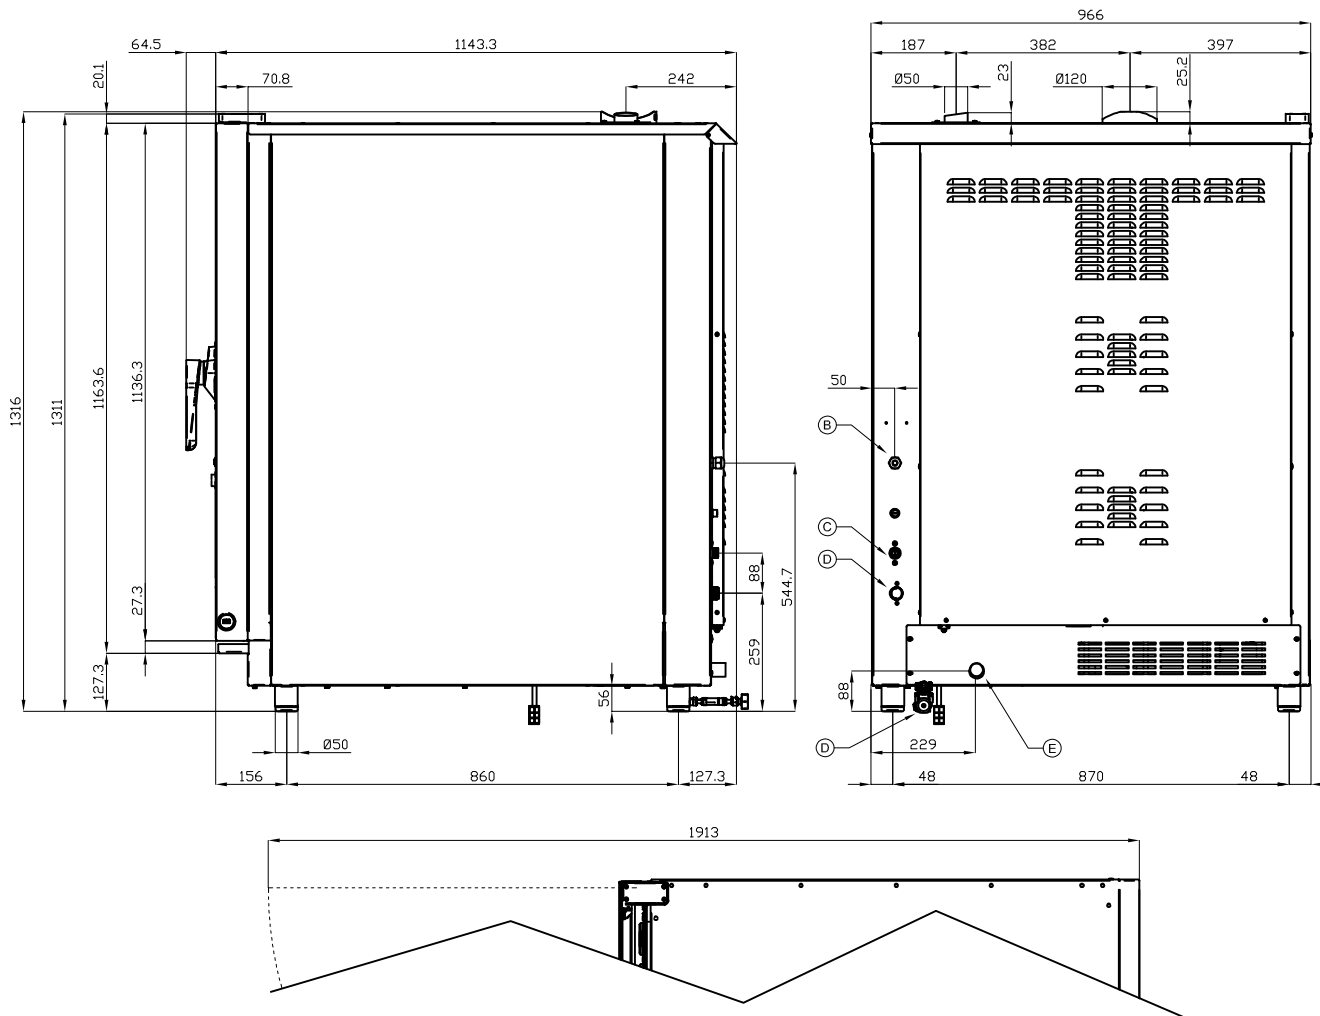

BL210-DDG

BIG LOTUS OVENS

OVENS "BIG" GAS GN2/1

Convection oven with 10 levels steam regulation, digital control panel with 2.4" LCD (99 empty programs). Max temperature 260°C. Core probe+Δt. 2 speeds fan, "PREHEATING", special cycles: "MULTI TIMER", "PROOFING" and "COOLING DOWN". Chamber washing with liquid detergent. Chimney open. LED lighting. Left door. "USB / WIFI / CLOUD". Capacity 10xGN2/1, 20xGN1/1.

A	Data plate		B	Electrical connection	
C	Gas connection	ISO 7-1 3/4" M	D	Cold water connection	ISO 7-1 3/4" M
E	Water drainage	Ø30mm			

MODEL: BL210-DDG
 DIMENSIONS: cm. 97x 114x 132h
 GAS POWER: 20 kW / 17.200 kcal/h
 GAS TYPE: Natural Gas / LPG
 ELECTRIC POWER: 0,7 kW
 VOLTAGE: 230V~
 FREQUENCY: 50 Hz

kg: 164
 m³: 1.528
 mm: 1070x1020x1400

BUY LOTUS BUY ITALY

The pictures are purely representative. The manufacturer reserves the right to modify the technical data and models without previous notice.

LOTUS S.P.A. Via Calmaor, 46
 31020 San Vendemiano(TV) - Italy
 Tel. + 39 0438 778020 / 778468
 Fax + 39 0438 778277
 www.lotuscookers.it - lotus@lotuscookers.it