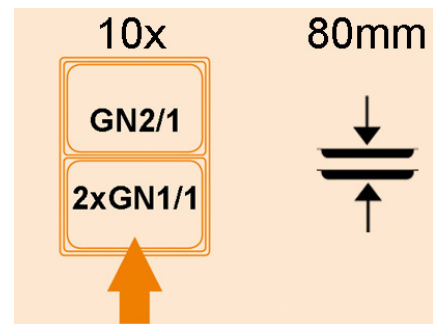

BL210-DDG

BIG LOTUS OVENS

OVENS "BIG" GAS GN2/1

Convection oven with 10 levels steam regulation, digital control panel with 2.4" LCD (99 empty programs). Max temperature 260°C. Core probe+Δt. 2 speeds fan, "PREHEATING", special cycles: "MULTI TIMER", "PROOFING" and "COOLING DOWN". Chamber washing with liquid detergent. Chimney open. LED lighting. Left door. "USB / WIFI / CLOUD". Capacity 10xGN2/1, 20xGN1/1.

A	Data plate		B	Electrical connection	
C	Gas connection	ISO 7-1 3/4" M	D	Cold water connection	ISO 7-1 3/4" M
E	Water drainage	Ø30mm			

MODEL: BL210-DDG
 DIMENSIONS: cm. 97x 114x 132h
 GAS POWER: 20 kW / 17.200 kcal/h
 GAS TYPE: Natural Gas / LPG
 ELECTRIC POWER: 0,7 kW
 VOLTAGE: 230V~
 FREQUENCY: 50 Hz