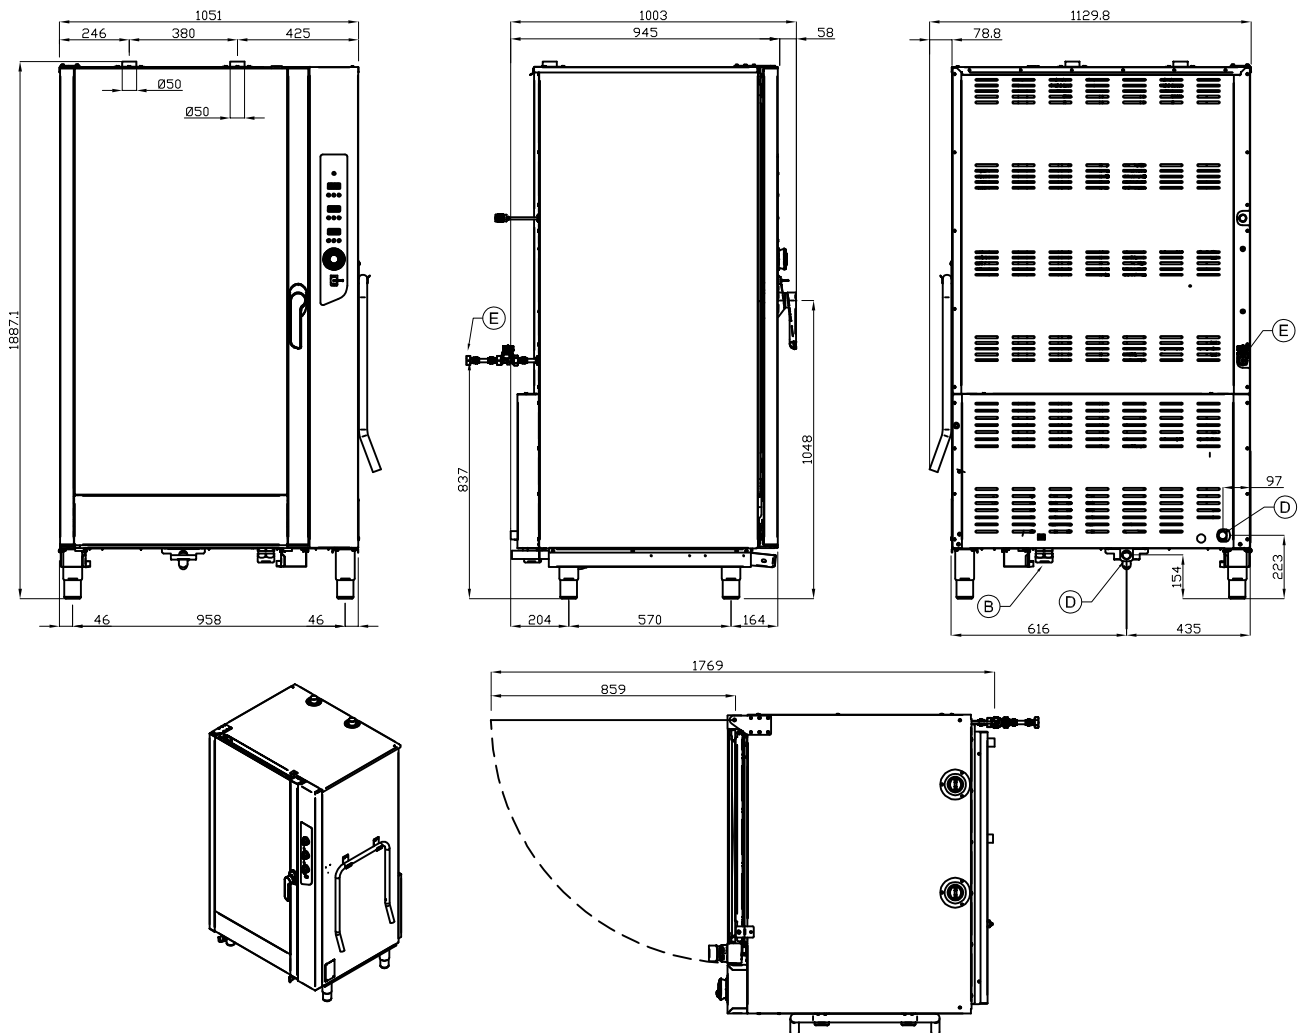

# BL120-DAE

BIG LOTUS OVENS

OVENS "BIG" WITH TROLLEY

Convection oven with 10 levels steam regulation, analogic/electro-mechanic control panel. Max temperature 260°C. Timer. 1 speed fan. Chimney open. Lighting. Left door. Mobile oven rack CAR20T-BL120 capacity 20xGN1/1

# BL120-DAE

BIG LOTUS OVENS

OVENS "BIG" WITH TROLLEY

A	Data plate		B	Electrical connection	
D	Cold water connection	ISO 7-1 3/4" M	E	Water drainage	2xØ30mm

MODEL: BL120-DAE  
 DIMENSIONS: cm. 105x 94x 190h  
 ELECTRIC POWER: 28,1 kW  
 VOLTAGE: 400V~3N  
 FREQUENCY: 50/60 Hz

kg: 273  
 m<sup>3</sup>: 2.593  
 mm: 1150x1100x2050

BUY LOTUS BUY ITALY

The pictures are purely representative. The manufacturer reserves the right to modify the technical data and models without previous notice.