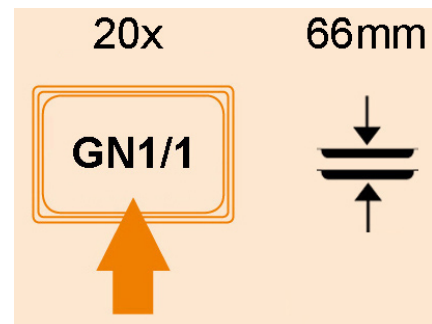

# BL120-DAE

BIG LOTUS OVENS

OVENS "BIG" WITH TROLLEY

Convection oven with 10 levels steam regulation, analogic/electro-mechanic control panel. Max temperature 260°C. Timer. 1 speed fan. Chimney open. Lighting. Left door. Mobile oven rack CAR20T-BL120 capacity 20xGN1/1

# BL120-DAE

BIG LOTUS OVENS

OVENS "BIG" WITH TROLLEY

A	Data plate		B	Electrical connection	
D	Cold water connection	ISO 7-1 3/4" M	E	Water drainage	2xØ30mm

MODEL: BL120-DAE  
 DIMENSIONS: cm. 105x 94x 190h  
 ELECTRIC POWER: 28,1 kW  
 VOLTAGE: 400V~3N  
 FREQUENCY: 50/60 Hz

kg: 273  
 m<sup>3</sup>: 2.593  
 mm: 1150x1100x2050

BUY LOTUS BUY ITALY

The pictures are purely representative. The manufacturer reserves the right to modify the technical data and models without previous notice.