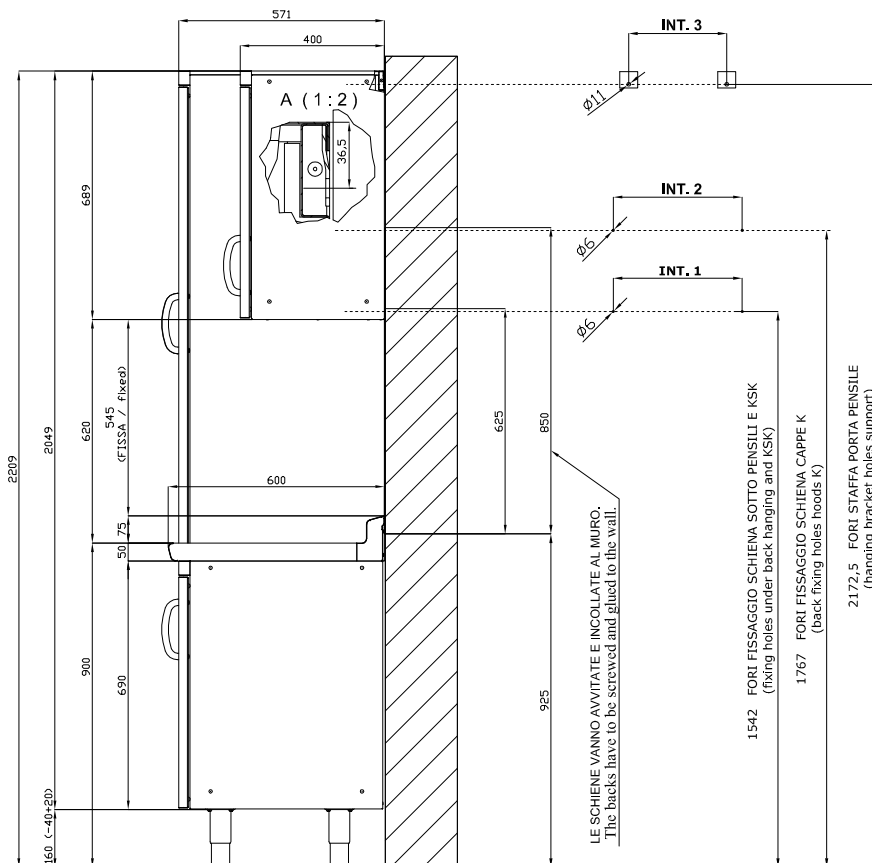

# BC4/645

## SHINE KITCHEN DRAWER UNIT

Tabella						
MOD. SP	INT 1	INT 2	INT 3	MOD. PP	INT 3	
SP/630	276	-	-	PP-630 SX/DX	190	
SP/640	376	-	-	PP-640 SX/DX	290	
SP/645	426	-	-	PP-645 SX/DX	340	
SP/650	476	-	-	PP-650 SX/DX	390	
SP/670	676	-	-	PP-660/PPS-660	490	
SP/6105	1026	-	-	PP-670	590	
SP/6110	1076	-	-	PP-680	690	
SP/6125	1226	-	-	PP-690/PPS-690	790	
SP/6135	1326	-	-	PP-6100	890	
SP-SK/660	-	576	-	PP-6105	940	
SP-SK/680	-	776	-	PP-6110	990	
SP-SK/690	-	876	-	PP-6120	1090	
SP-SK/6100	-	976	-	PP-6125	1140	
SP-SK/6120	-	1176	-	PP-6135	1240	
SP-SK/6140	-	1376	-	PP-6150	1390	
SP-SK/6150	-	1476	-			
SP-SK/6160	-	1576	-			
SP-SK/6180	-	1776	-			
SP-SK/6200	-	1976	-			

A	Data plate				
---	------------	--	--	--	--

MODEL: BC4/645  
DIMENSIONS: cm. 45x 56,6x 81h

kg: 43.5  
m<sup>3</sup>: 0.309  
mm: 530x670x870

BUY LOTUS BUY ITALY

The pictures are purely representative. The manufacturer reserves the right to modify the technical data and models without previous notice.