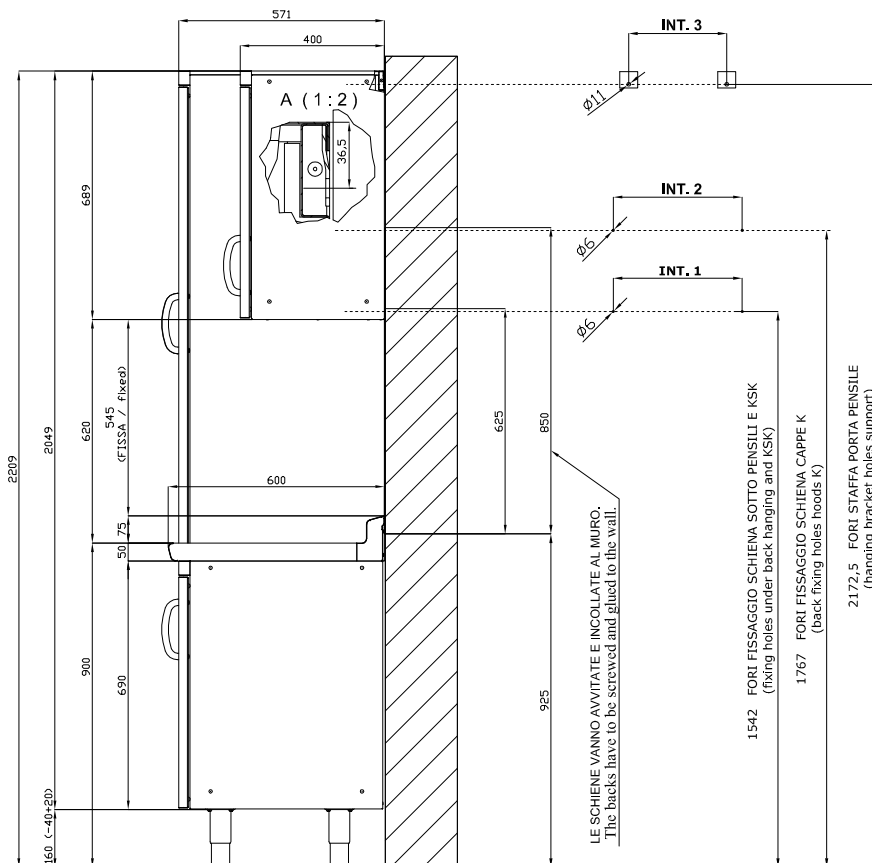

BC4/640

SHINE KITCHEN DRAWER UNIT

4 DRAWERS cm.31,8x52x8,9

ITALIAN CULINARY ART

The pictures are purely representative. The manufacturer reserves the right to modify the technical data and models without previous notice.

BC4/640

SHINE KITCHEN DRAWER UNIT

Tabella						
MOD. SP	INT 1	INT 2	INT 3	MOD. PP	INT 3	
SP/630	276			PP-630 SX/DX	190	
SP/640	376			PP-640 SX/DX	290	
SP/645	426			PP-645 SX/DX	340	
SP/650	476			PP-650 SX/DX	390	
SP/670	676			PP-660/PPS-660	490	
SP/6105	1026			PP-670	590	
SP/6110	1076			PP-680	690	
SP/6125	1226			PP-690/PPS-690	790	
SP/6135	1326			PP-6100	890	
SP-SK/660		576		PP-6105	940	
SP-SK/680		776		PP-6110	990	
SP-SK/690		876		PP-6120	1090	
SP-SK/6100		976		PP-6125	1140	
SP-SK/6120		1176		PP-6135	1240	
SP-SK/6140		1376		PP-6150	1390	
SP-SK/6150		1476				
SP-SK/6160		1576				
SP-SK/6180		1776				
SP-SK/6200		1976				

A	Data plate				
---	------------	--	--	--	--

MODEL: BC4/640
DIMENSIONS: cm. 40x 56,6x 81h

kg: 42
m³: 0.28
mm: 480x670x870

BUY LOTUS BUY ITALY

The pictures are purely representative. The manufacturer reserves the right to modify the technical data and models without previous notice.