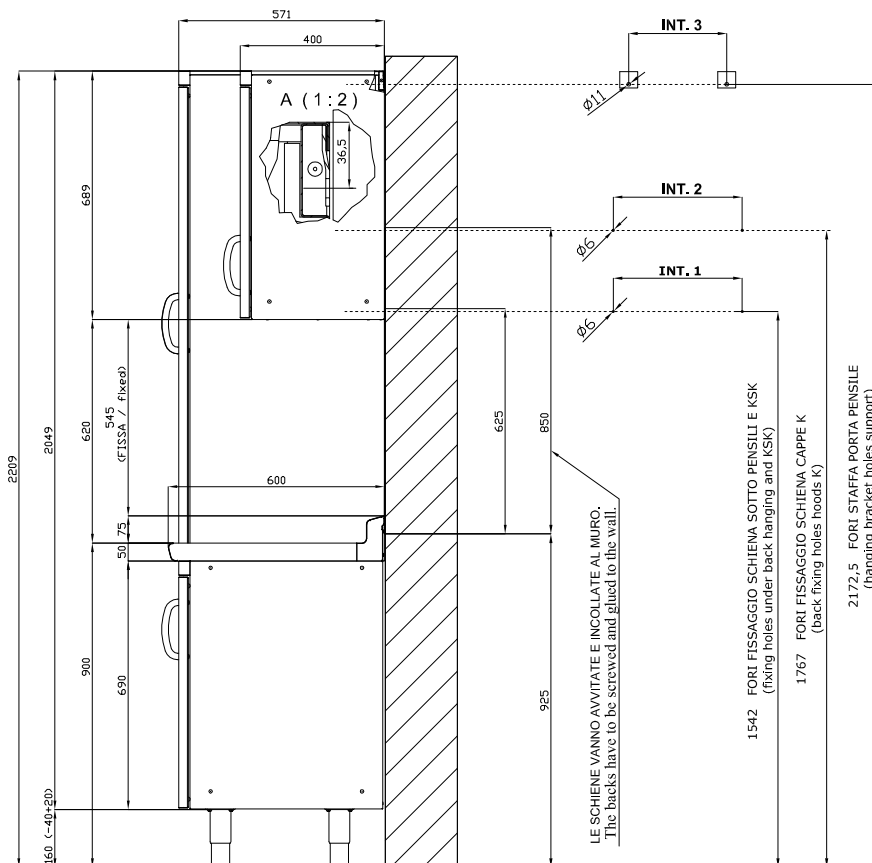

BC4/630

SHINE KITCHEN DRAWER UNIT

4 DRAWERS cm.21,8x52x8,9

ITALIAN CULINARY ART

The pictures are purely representative. The manufacturer reserves the right to modify the technical data and models without previous notice.

BC4/630

SHINE KITCHEN DRAWER UNIT

Tabella						
MOD. SP	INT 1	INT 2		MOD. PP	INT 3	
SP/630	276		-	PP-630 SX/DX	190	
SP/640	376		-	PP-640 SX/DX	290	
SP/645	426		-	PP-645 SX/DX	340	
SP/650	476		-	PP-650 SX/DX	390	
SP/670	676		-	PP-660/PPS-660	490	
SP/6105	1026		-	PP-670	590	
SP/6110	1076		-	PP-680	690	
SP/6125	1226		-	PP-690/PPS-690	790	
SP/6135	1326		-	PP-6100	890	
SP-SK/660		576	-	PP-6105	940	
SP-SK/680		776	-	PP-6110	990	
SP-SK/690		876	-	PP-6120	1090	
SP-SK/6100		976	-	PP-6125	1140	
SP-SK/6120		1176	-	PP-6135	1240	
SP-SK/6140		1376	-	PP-6150	1390	
SP-SK/6150		1476	-			
SP-SK/6160		1576	-			
SP-SK/6180		1776	-			
SP-SK/6200		1976	-			

A	Data plate				
---	------------	--	--	--	--

MODEL: BC4/630
DIMENSIONS: cm. 30x 56,6x 81h

kg: 37
m³: 0.222
mm: 380x670x870

BUY LOTUS BUY ITALY

The pictures are purely representative. The manufacturer reserves the right to modify the technical data and models without previous notice.