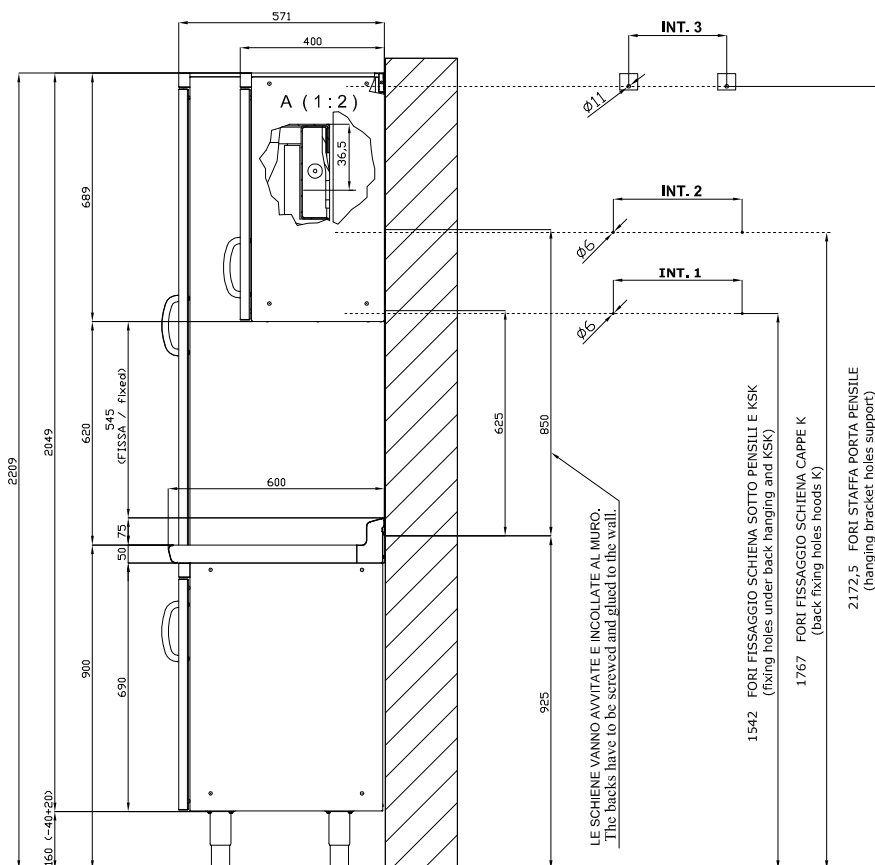

BC3/650

SHINE KITCHEN DRAWER UNIT

3 DRAWERS cm.41,8x52x14,3

ITALIAN CULINARY ART

The pictures are purely representative. The manufacturer reserves the right to modify the technical data and models without previous notice.

BC3/650

SHINE KITCHEN DRAWER UNIT

Tabella						
MOD. SP	INT 1	INT 2	INT 3	MOD. PP	INT 3	
SP/630	276			PP-630 SX/DX	190	
SP/640	376			PP-640 SX/DX	290	
SP/645	426			PP-645 SX/DX	340	
SP/650	476			PP-650 SX/DX	390	
SP/670	676			PP-660/PPS-660	490	
SP/6105	1026			PP-670	590	
SP/6110	1076			PP-680	690	
SP/6125	1226			PP-690/PPS-690	790	
SP/6135	1326			PP-6100	890	
SP-SK/660		576		PP-6105	940	
SP-SK/680		776		PP-6110	990	
SP-SK/690		876		PP-6120	1090	
SP-SK/6100		976		PP-6125	1140	
SP-SK/6120		1176		PP-6135	1240	
SP-SK/6140		1376		PP-6150	1390	
SP-SK/6150		1476				
SP-SK/6160		1576				
SP-SK/6180		1776				
SP-SK/6200		1976				

A	Data plate				
---	------------	--	--	--	--

MODEL: BC3/650
DIMENSIONS: cm. 50x 56,6x 81h

kg: 43
m³: 0.338
mm: 580x670x870

BUY LOTUS BUY ITALY

The pictures are purely representative. The manufacturer reserves the right to modify the technical data and models without previous notice.