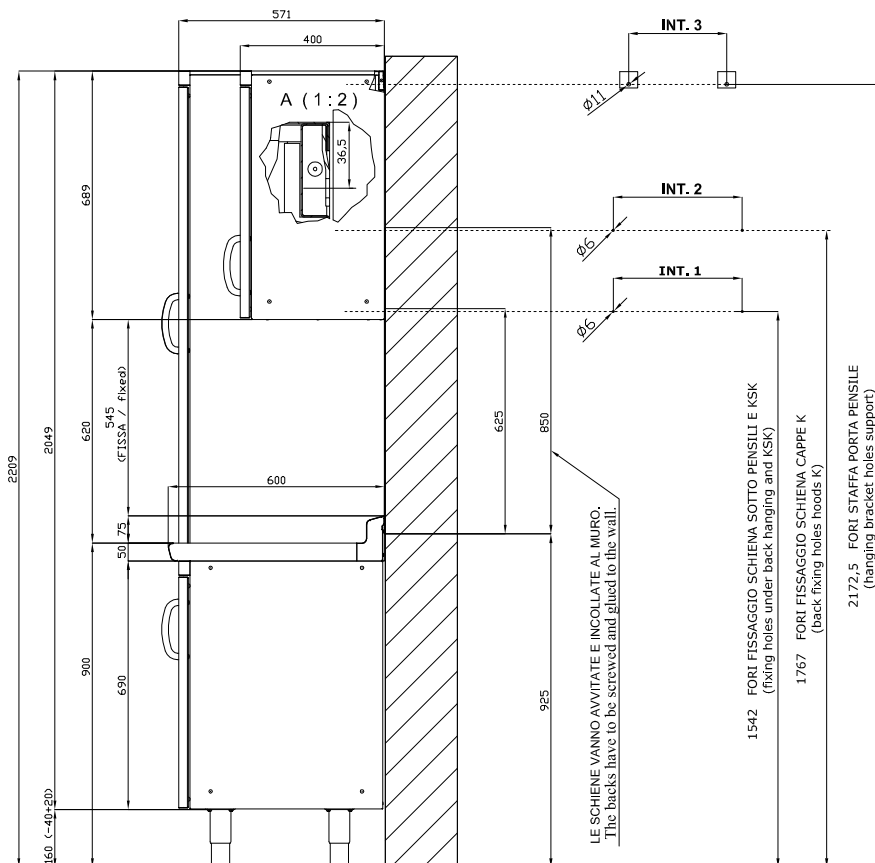

BC3/645

SHINE KITCHEN DRAWER UNIT

3 DRAWERS cm.36,8x52x14,3

ITALIAN CULINARY ART

The pictures are purely representative. The manufacturer reserves the right to modify the technical data and models without previous notice.

BC3/645

SHINE KITCHEN DRAWER UNIT

Tabella						
MOD. SP	INT 1	INT 2		MOD. PP	INT 3	
SP/630	276		-	PP-630 SX/DX	190	
SP/640	376		-	PP-640 SX/DX	290	
SP/645	426		-	PP-645 SX/DX	340	
SP/650	476		-	PP-650 SX/DX	390	
SP/670	676		-	PP-660/PPS-660	490	
SP/6105	1026		-	PP-670	590	
SP/6110	1076		-	PP-680	690	
SP/6125	1226		-	PP-690/PPS-690	790	
SP/6135	1326		-	PP-6100	890	
SP-SK/660		576	-	PP-6105	940	
SP-SK/680		776	-	PP-6110	990	
SP-SK/690		876	-	PP-6120	1090	
SP-SK/6100		976	-	PP-6125	1140	
SP-SK/6120		1176	-	PP-6135	1240	
SP-SK/6140		1376	-	PP-6150	1390	
SP-SK/6150		1476	-			
SP-SK/6160		1576	-			
SP-SK/6180		1776	-			
SP-SK/6200		1976	-			

A	Data plate				
---	------------	--	--	--	--

MODEL: BC3/645
DIMENSIONS: cm. 45x 56,6x 81h

kg: 41.5
m³: 0.309
mm: 530x670x870

BUY LOTUS BUY ITALY

The pictures are purely representative. The manufacturer reserves the right to modify the technical data and models without previous notice.