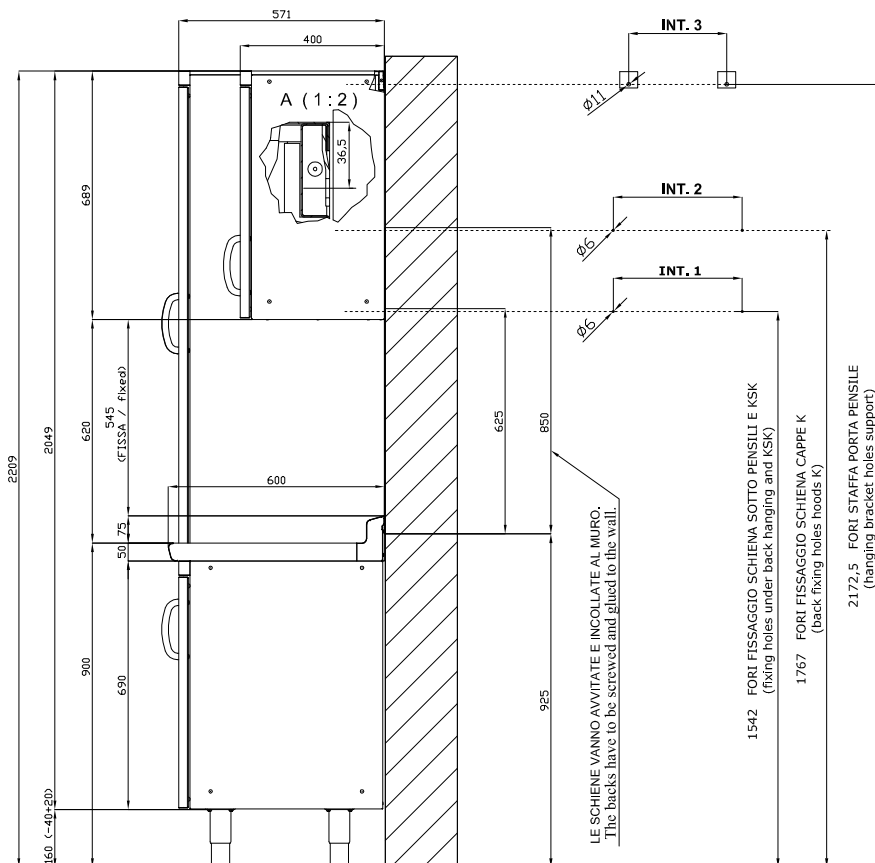

A/660

SHINE KITCHEN HIGH CUPBOARDS

Tabella						
MOD. SP	INT 1	INT 2	INT 3	MOD. PP	INT 3	
SP/630	276			PP-630 SX/DX	190	
SP/640	376			PP-640 SX/DX	290	
SP/645	426			PP-645 SX/DX	340	
SP/650	476			PP-650 SX/DX	390	
SP/670	676			PP-660/PPS-660	490	
SP/6105	1026			PP-670	590	
SP/6110	1076			PP-680	690	
SP/6125	1226			PP-690/PPS-690	790	
SP/6135	1326			PP-6100	890	
SP-SK/660		576		PP-6105	940	
SP-SK/680		776		PP-6110	990	
SP-SK/690		876		PP-6120	1090	
SP-SK/6100		976		PP-6125	1140	
SP-SK/6120		1176		PP-6135	1240	
SP-SK/6140		1376		PP-6150	1390	
SP-SK/6150		1476				
SP-SK/6160		1576				
SP-SK/6180		1776				
SP-SK/6200		1976				

A	Data plate				
---	------------	--	--	--	--

MODEL: A/660
DIMENSIONS: cm. 60x 60x 220h

kg: 70
m³: 1.066
mm: 710x670x2240

BUY LOTUS BUY ITALY

The pictures are purely representative. The manufacturer reserves the right to modify the technical data and models without previous notice.