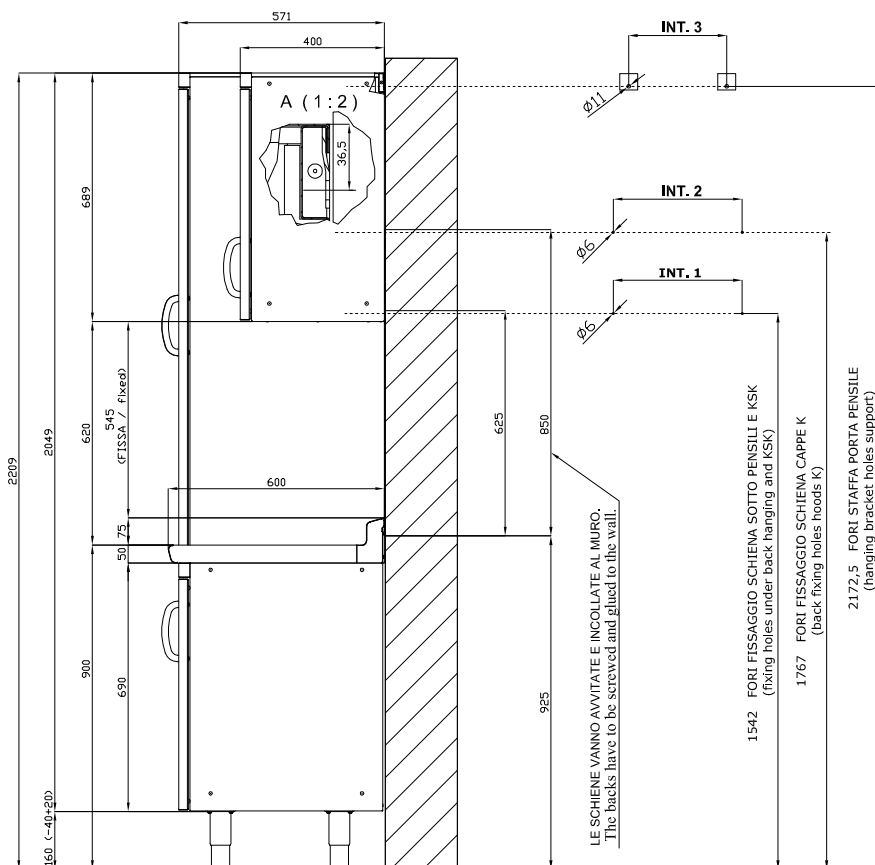

AV/690

SHINE KITCHEN HIGH CUPBOARDS

Tabella						
MOD. SP	INT 1	INT 2		MOD. PP	INT 3	
SP/630	276		-	PP-630 SX/DX	190	
SP/640	376		-	PP-640 SX/DX	290	
SP/645	426		-	PP-645 SX/DX	340	
SP/650	476		-	PP-650 SX/DX	390	
SP/670	676		-	PP-660/PPS-660	490	
SP/6105	1026		-	PP-670	590	
SP/6110	1076		-	PP-680	690	
SP/6125	1226		-	PP-690/PPS-690	790	
SP/6135	1326		-	PP-6100	890	
SP-SK/660		576	-	PP-6105	940	
SP-SK/680		776	-	PP-6110	990	
SP-SK/690		876	-	PP-6120	1090	
SP-SK/6100		976	-	PP-6125	1140	
SP-SK/6120		1176	-	PP-6135	1240	
SP-SK/6140		1376	-	PP-6150	1390	
SP-SK/6150		1476	-			
SP-SK/6160		1576	-			
SP-SK/6180		1776	-			
SP-SK/6200		1976	-			

A	Data plate				
---	------------	--	--	--	--

MODEL: AV/690
DIMENSIONS: cm. 90x 60x 220h

kg: 102
m³: 1.516
mm: 1010x670x2240

BUY LOTUS BUY ITALY

The pictures are purely representative. The manufacturer reserves the right to modify the technical data and models without previous notice.