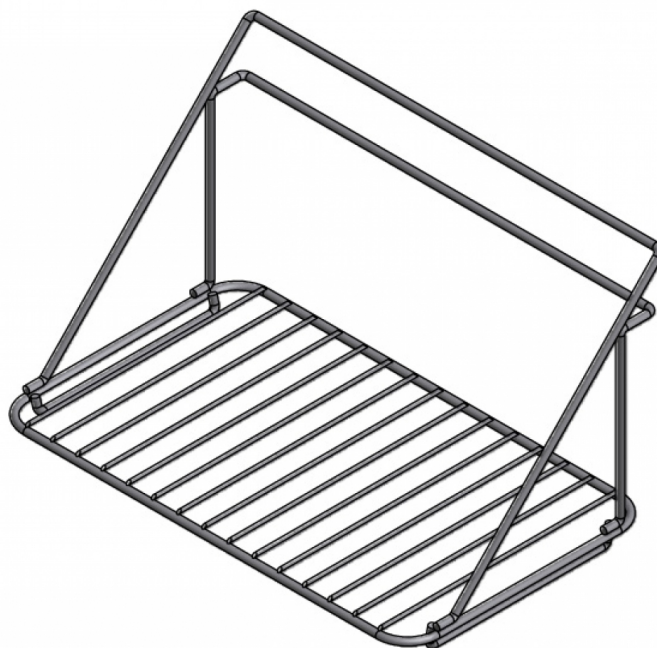

531071900

70 SUPERLOTUS TOP
PASTA COOKERS ACCESSORIES - TOP

support for baskets with hook for CPT-76

ITALIAN CULINARY ART

The pictures are purely representative. The manufacturer reserves the right to modify the technical data and models without previous notice.

531071900

70 SUPERLOTUS TOP

PASTA COOKERS ACCESSORIES - TOP

A	Data plate				
---	------------	--	--	--	--

MODEL: 531071900

DIMENSIONS: cm. 50x 30x 25h

kg: 3,5
m³: 0.058
mm: 550x350x300

BUY LOTUS BUY 