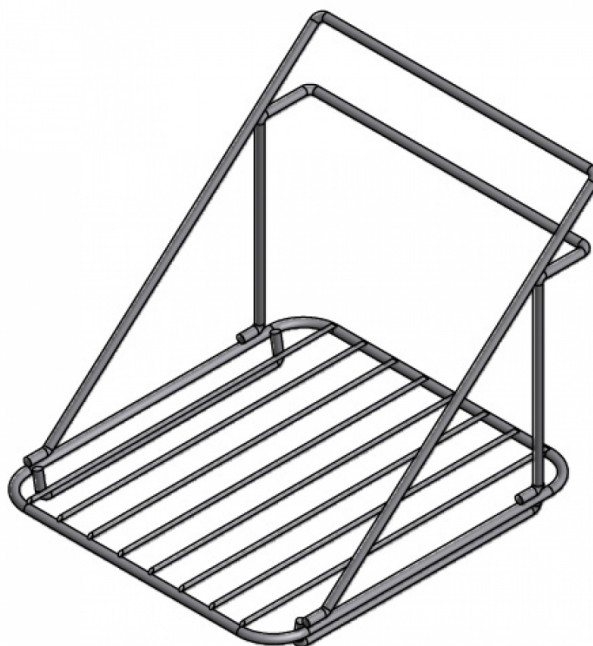

531071800

70 SUPERLOTUS TOP
PASTA COOKERS ACCESSORIES - TOP

support for baskets with hook for CPT-74

ITALIAN CULINARY ART

The pictures are purely representative. The manufacturer reserves the right to modify the technical data and models without previous notice.

531071800

70 SUPERLOTUS TOP
PASTA COOKERS ACCESSORIES - TOP

A	Data plate				
---	------------	--	--	--	--

MODEL: 531071800
DIMENSIONS: cm. 30x 33x 25h

kg: 3
m³: 0.04
mm: 350x380x300

BUY LOTUS BUY 

The pictures are purely representative. The manufacturer reserves the right to modify the technical data and models without previous notice.