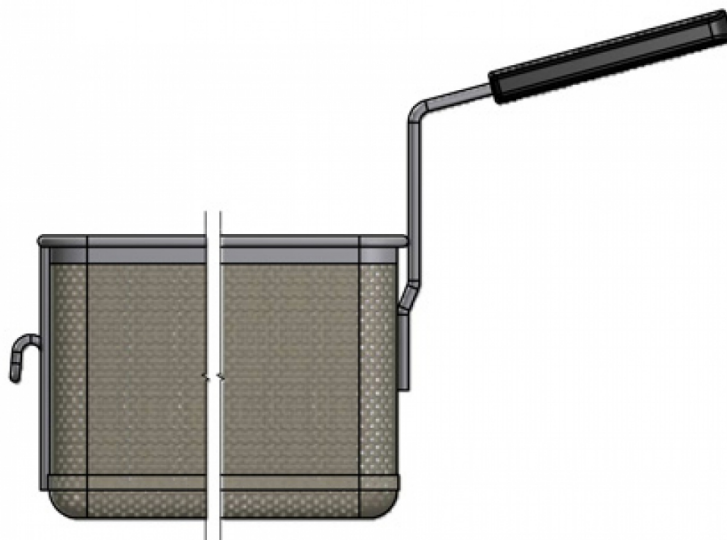

531071400

70 SUPERLOTUS TOP
PASTA COOKERS ACCESSORIES - TOP

Basket with hook 1/4 for CPT-76

ITALIAN CULINARY ART

The pictures are purely representative. The manufacturer reserves the right to modify the technical data and models without previous notice.

531071400

70 SUPERLOTUS TOP

PASTA COOKERS ACCESSORIES - TOP

A	Data plate				
---	------------	--	--	--	--

MODEL: 531071400

DIMENSIONS: cm. 11x 25,5x 15h

kg: 1,2
m³: 0.032
mm: 210x510x300

BUY LOTUS BUY 