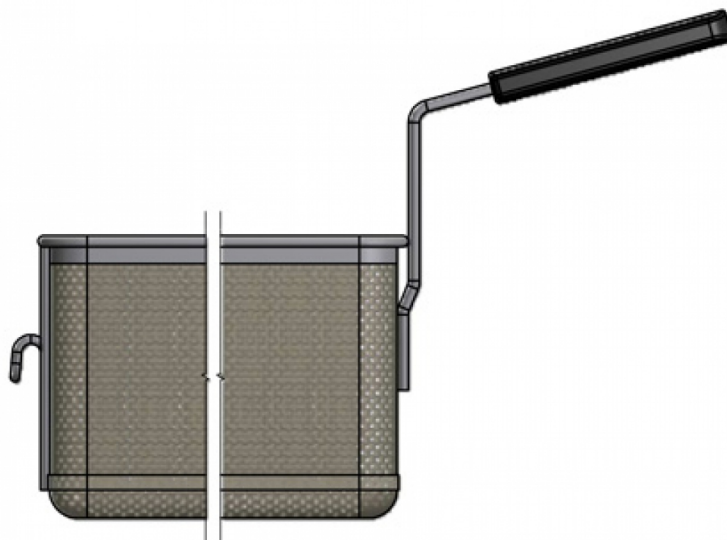

531071300

70 SUPERLOTUS TOP PASTA COOKERS ACCESSORIES - TOP

Basket with hook 1/2 for CPT-74 - 1/3 for
CPT-76

ITALIAN CULINARY ART

The pictures are purely representative. The manufacturer reserves the right to modify the technical data and models without previous notice.

531071300

70 SUPERLOTUS TOP

PASTA COOKERS ACCESSORIES - TOP

A	Data plate				
---	------------	--	--	--	--

MODEL: 531071300

DIMENSIONS: cm. 13,5x 25,5x 15h

kg: 1,3
m³: 0.037
mm: 240x510x300

BUY LOTUS BUY 