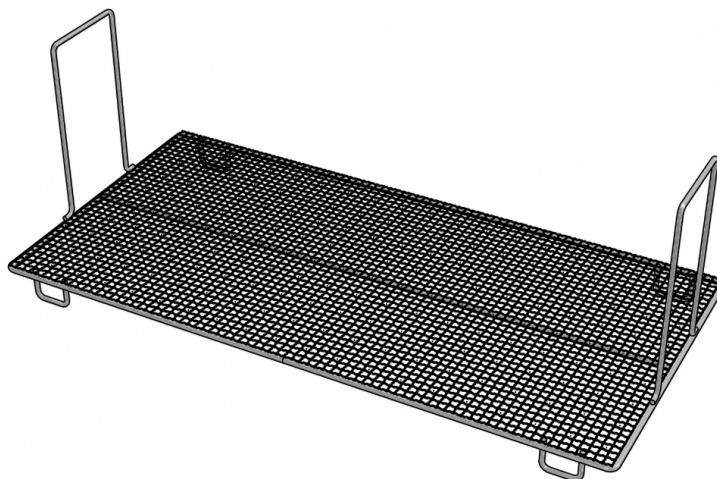

531036800

FRYERS
CONFECTIONER'S ACCESSORIES

grid with handle 80

ITALIAN CULINARY ART

The pictures are purely representative. The manufacturer reserves the right to modify the technical data and models without previous notice.

531036800

FRYERS

CONFECTIONER'S ACCESSORIES

A	Data plate				
---	------------	--	--	--	--

MODEL: 531036800

DIMENSIONS: cm. 63x 31x 22h

kg: 1.5
m³: 0.046
mm: 630x230x320

BUY LOTUS BUY 