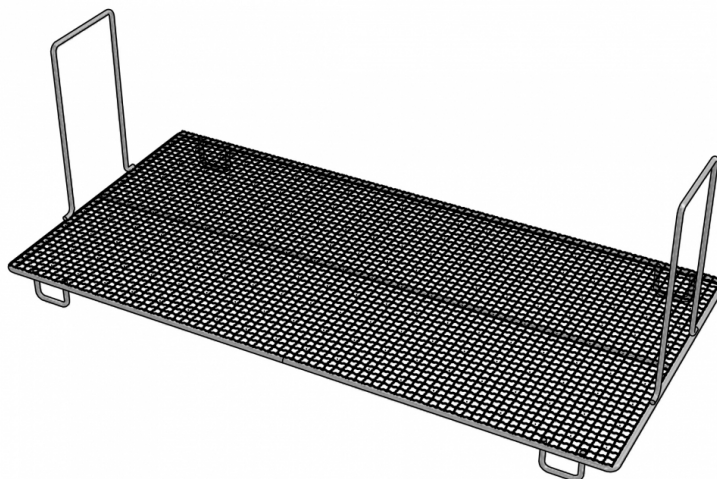

531036700

FRYERS

CONFECTIONER'S ACCESSORIES

grid with handle 60

ITALIAN CULINARY ART

The pictures are purely representative. The manufacturer reserves the right to modify the technical data and models without previous notice.

531036700

FRYERS

CONFECTIONER'S ACCESSORIES

A	Data plate				
---	------------	--	--	--	--

MODEL: 531036700

DIMENSIONS: cm. 43x 31x 22h

kg: 1
m³: 0.032
mm: 430x230x320

BUY LOTUS BUY ITALY