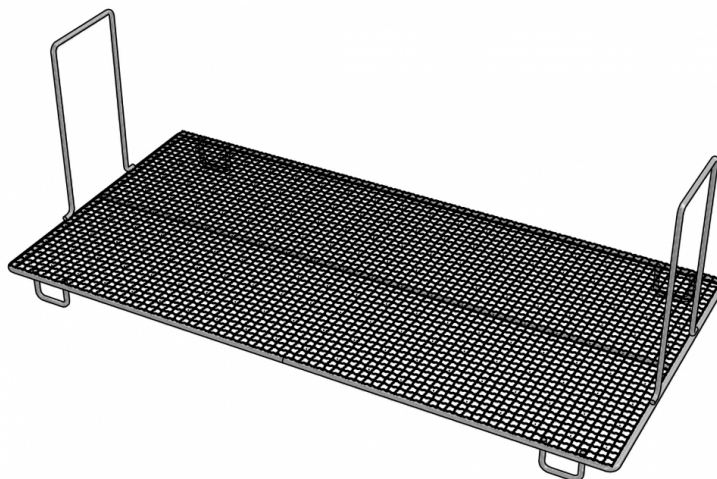

# 531036700

FRYERS

CONFECTIONER'S ACCESSORIES

grid with handle 60

ITALIAN CULINARY ART

The pictures are purely representative. The manufacturer reserves the right to modify the technical data and models without previous notice.

# 531036700

FRYERS

CONFECTIONER'S ACCESSORIES

A	Data plate				
---	------------	--	--	--	--

MODEL: 531036700

DIMENSIONS: cm. 43x 31x 22h

kg: 1  
m<sup>3</sup>: 0.032  
mm: 430x230x320

BUY LOTUS BUY 