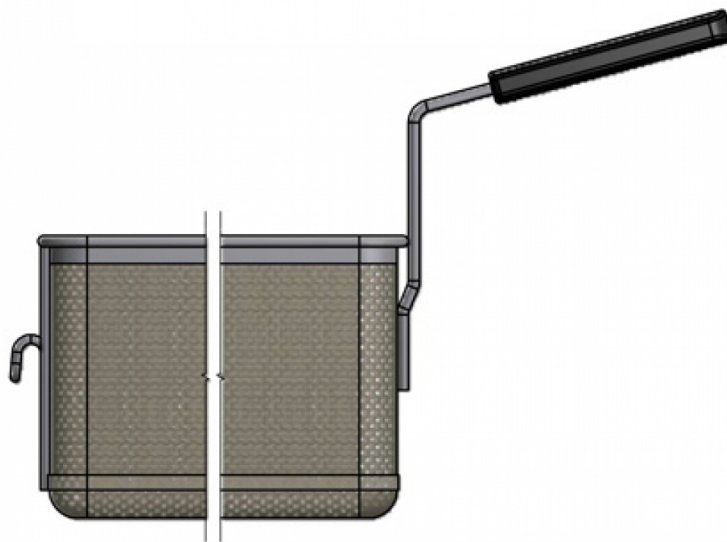

# 531018700

65 MAGICPROF

PASTA COOKERS ACCESSORIES

Basket with hook 1/4 for CPM-6G

ITALIAN CULINARY ART

The pictures are purely representative. The manufacturer reserves the right to modify the technical data and models without previous notice.

### PASTA COOKERS ACCESSORIES

A	Data plate				
---	------------	--	--	--	--

MODEL: 531018700

DIMENSIONS: cm. 11x 26x 20h

kg: 1,2  
m<sup>3</sup>: 0.037  
mm: 210x510x350

BUY LOTUS BUY 

The pictures are purely representative. The manufacturer reserves the right to modify the technical data and models without previous notice.