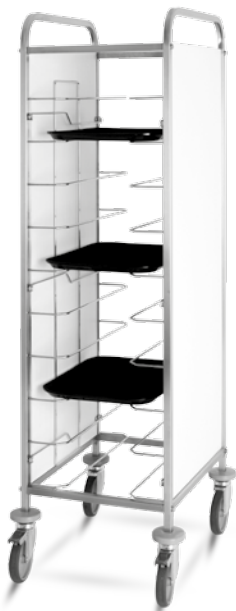

UNIVERSAL TRAY TROLLEYS - WHITE STAINED PANELS

- Stainless steel 2x2 cm square tube construction with bolted cross-members
- Chrome-plated steel wire supports suitable for trays having a maximum dimension of 53x39 cm even in different sizes and shapes
- White stained melamine-faced panels
- Grey rubber ring buffers
- Swivel castors, ø 12.5 cm

White

Art. 1470U-PNB-F

• UNIVERSAL TRAY TROLLEYS WITH PANELS ON 2 SIDES

Article	Tray capacity	Runners	Shelf spacing cm	Max dim. cm
1470U-PNB	10 U	Wire		52x60x159 h
1472U-PNB	12 U			52x60x183 h
1475U-PNB	20 U			95x60x159 h
1477U-PNB	24 U			95x60x183 h
1480U-PNB	30 U			138x60x159 h
1482U-PNB	36 U			138x60x183 h

Art. 1476SUB-F

• UNIVERSAL TRAY TROLLEYS WITH PANELS ON 3 SIDES - TOP SHELF WITH RAILS

Article	Tray capacity	Runners	Shelf spacing cm	Max dim. cm
1471SUB	10 U	Wire		52x60x159 h
1474SUB	12 U			52x60x183 h
1476SUB	20 U			95x60x159 h
1478SUB	24 U			95x60x183 h
1481SUB	30 U			138x60x159 h
1483SUB	36 U			138x60x183 h

Optional	Description	Suitable for
F	1 Set with 2 braked castors	All articles
E	2 Set with 4 resilient castors, 2 with brake, for uneven floors / outdoor use	

Accessories	Description	Suitable for
A050U	3 Removable stainless steel Universal-size container (1 for each column)	All articles