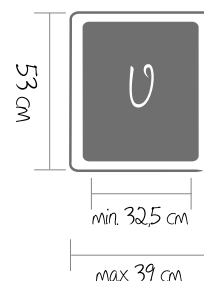

UNIVERSAL TRAY TROLLEYS

- Stainless steel 2x2 cm square tube construction with bolted cross-members
- Chrome-plated steel wire supports suitable for trays having a maximum dimension of 53x39 cm even in different sizes and shapes
- Grey rubber ring buffers
- Swivel castors, ø 12.5 cm

Art. 1475U

Article	Tray capacity	Runners	Shelf spacing cm	Max dim. cm
1470U	10 U	Wire		52x60x159 h
1472U	12 U			52x60x183 h
1475U	20 U			95x60x159 h
1477U	24 U			95x60x183 h
1480U	30 U			138x60x159 h
1482U	36 U			138x60x183 h