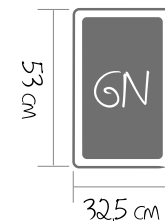

UNIVERSAL TRAY TROLLEYS

- Stainless steel 2x2 cm square tube construction with bolted cross-members
- Chrome-plated steel wire supports suitable for trays having a maximum dimension of 53x39 cm even in different sizes and shapes
- Grey rubber ring buffers
- Swivel castors, ø 12.5 cm

Art. 1475U

Article	Tray capacity	Runners	Shelf spacing cm	Max dim. cm
1470U	10 U	Wire		52x60x159 h
1472U	12 U			52x60x183 h
1475U	20 U			95x60x159 h
1477U	24 U			95x60x183 h
1480U	30 U			138x60x159 h
1482U	36 U			138x60x183 h