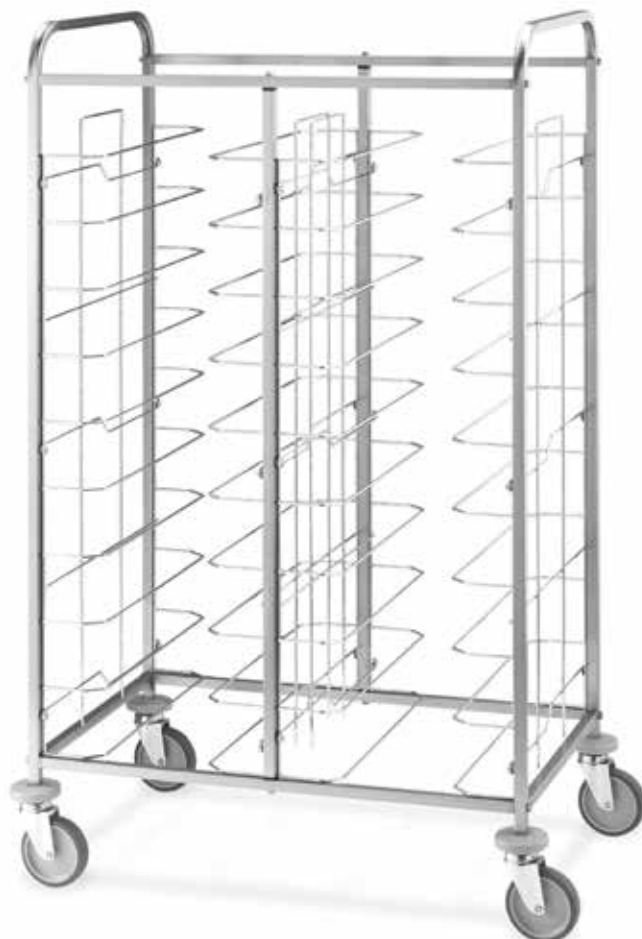

UNIVERSAL TRAY TROLLEYS

- Stainless steel 2x2 cm square tube construction with bolted cross-members
- Chrome-plated steel wire supports suitable for trays having a maximum dimension of 53x39 cm even in different sizes and shapes
- Grey rubber ring buffers
- Swivel castors, ø 12.5 cm

Art. 1475U

Article	Tray capacity	Runners	Shelf spacing cm	Max dim. cm
1470U	10 U	Wire		52x60x159 h
1472U	12 U			52x60x183 h
1475U	20 U			95x60x159 h
1477U	24 U			95x60x183 h
1480U	30 U			138x60x159 h
1482U	36 U			138x60x183 h

Optional	Description	Suitable for
F	1 Set with 2 braked castors	All articles  
E	2 Set with 4 resilient castors, 2 with brake, for uneven floors / outdoor use	
Accessories	Description	Suitable for
A050U	3 Removable stainless steel Universal-size container (1 for each column)	All articles 