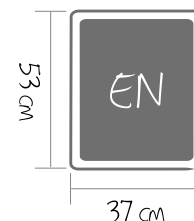

UNIVERSAL TRAY TROLLEYS

- Stainless steel 2x2 cm square tube construction with bolted cross-members
- Chrome-plated steel wire supports suitable for trays having a maximum dimension of 53x39 cm even in different sizes and shapes
- Grey rubber ring buffers
- Swivel castors, ø 12.5 cm

Art. 1475U

Article	Tray capacity	Runners	Shelf spacing cm	Max dim. cm
1470U	10 U	Wire		52x60x159 h
1472U	12 U			52x60x183 h
1475U	20 U			95x60x159 h
1477U	24 U			95x60x183 h
1480U	30 U			138x60x159 h
1482U	36 U			138x60x183 h